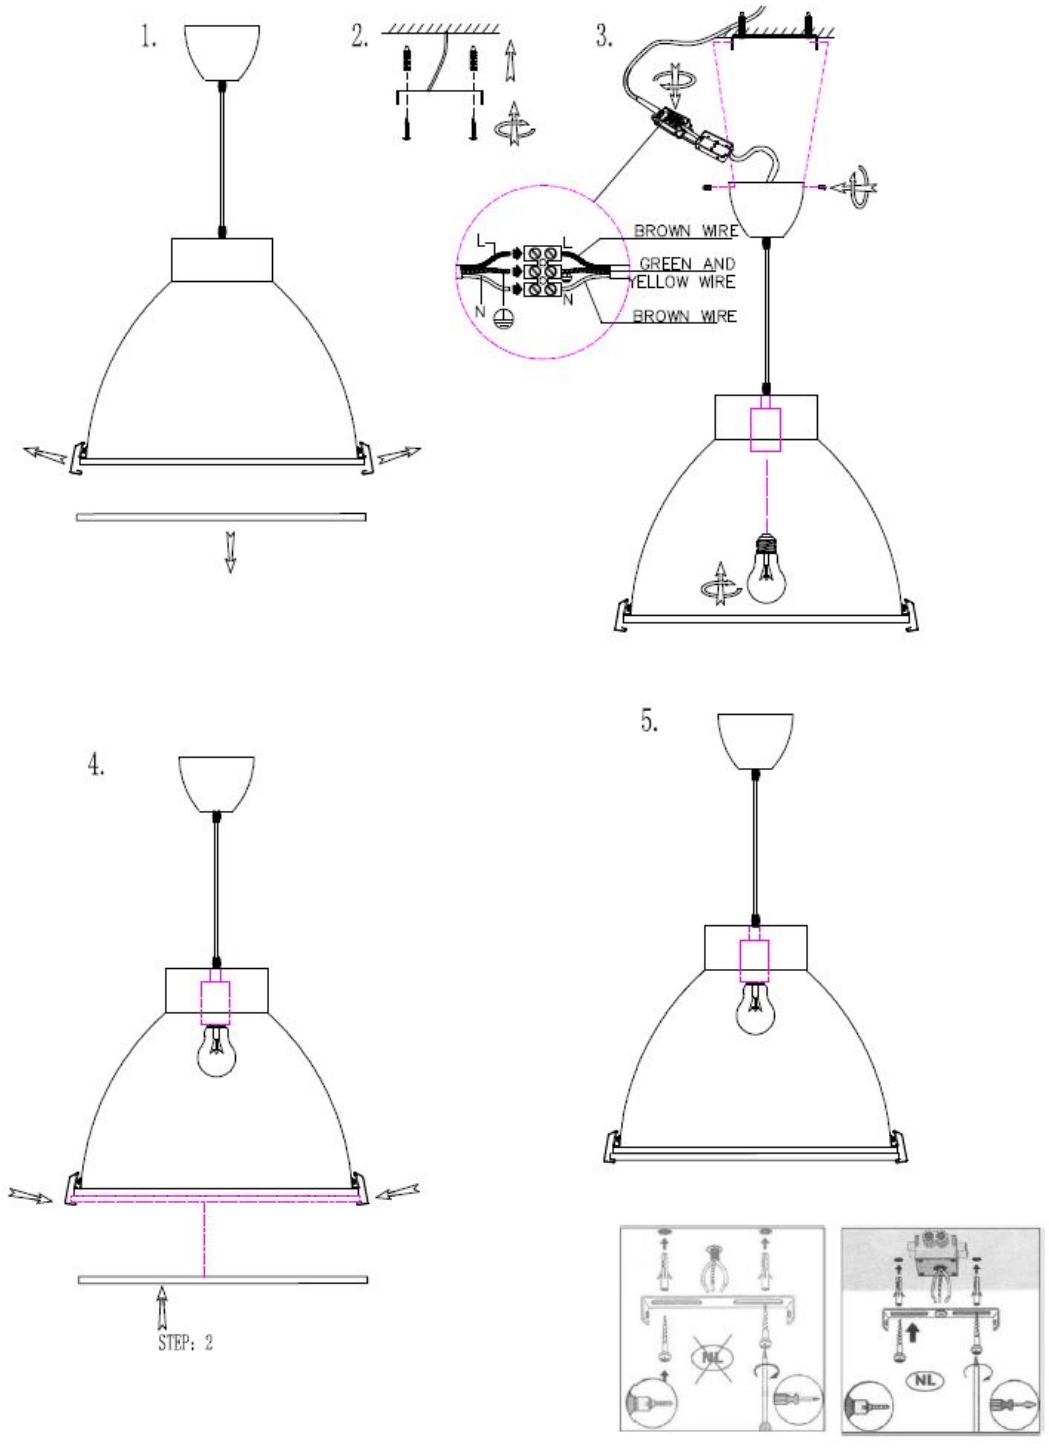

Line drawing of the item (with outline dimensions)

Item number: 76457/42/12

Installation drawing (the same as it in its instruction manual)

Technical details

materials used:	ALUM./GLASS
color:	Alum. / frosted glass
dimmable and how is the fixture dimmable:	
size:	Height: 1200MM Length: Width: D420MM Net Weight: 2.5 KGS
power requirements:	220-240V~50Hz
bulb type and maximum Wattage:	E27 Max.60W
number of bulbs:	1xE27
IP degree:	IP20