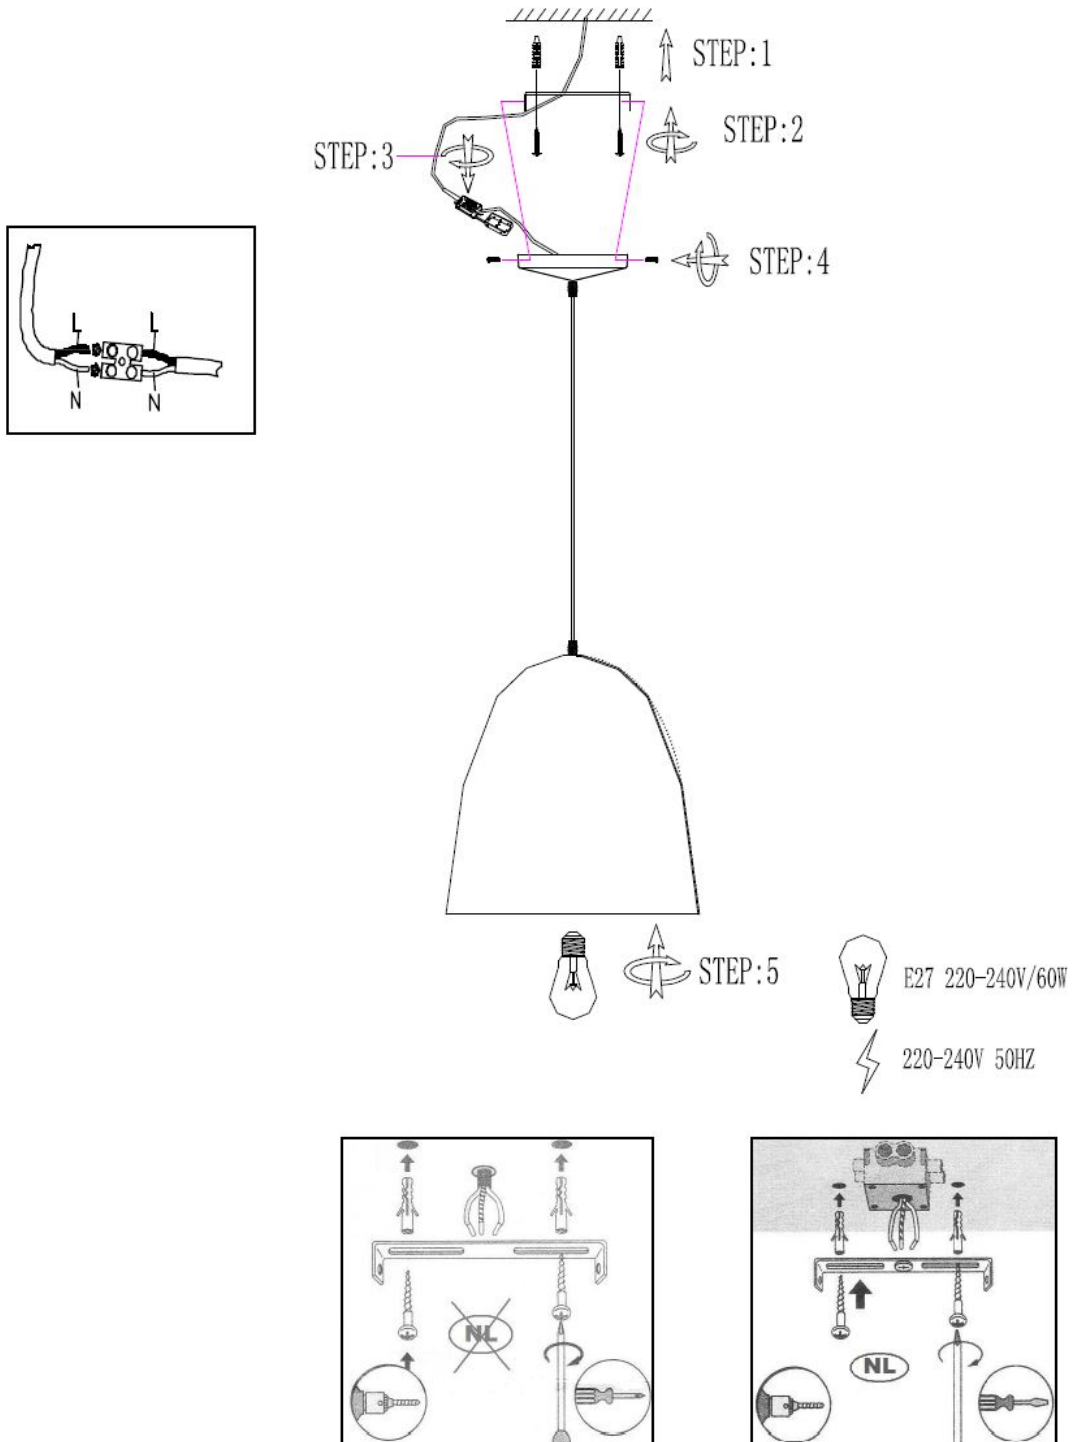

Line drawing of the item (with outline dimensions)

Item number: 76456/30/39

Installation drawing (the same as it in its instruction manual)

Technical details

materials used:	ALUM.
color:	Purple
dimmable and how is the fixture dimmable:	
size:	Height: 1200MM Length: Width: D300MM Net Weight: 1 KGS
power requirements:	220-240V~50Hz
bulb type and maximum Wattage:	E27 Max.60W
number of bulbs:	1xE27
IP degree:	IP20