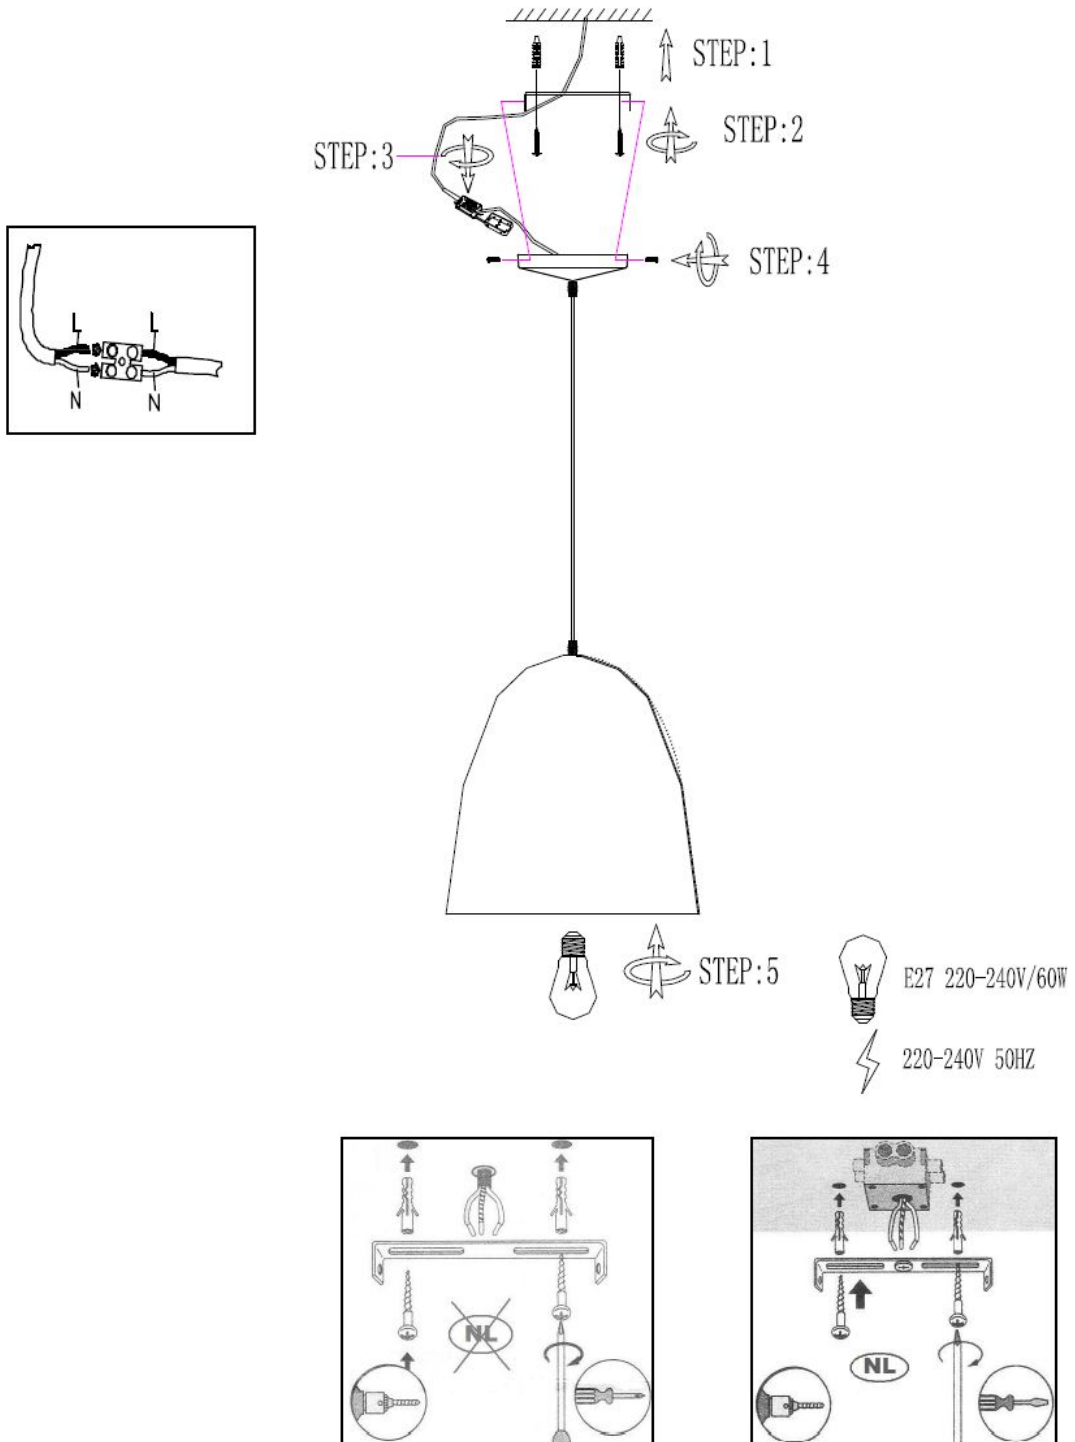

Line drawing of the item (with outline dimensions)

Item number: 76456/30/36

Installation drawing (the same as it in its instruction manual)

Technical details

materials used:	ALUM.
color:	Silver
dimmable and how is the fixture dimmable:	
size:	Height: 1200MM Length: Width: D300MM Net Weight: 1 KGS
power requirements:	220-240V~50Hz
bulb type and maximum Wattage:	E27 Max.60W
number of bulbs:	1xE27
IP degree:	IP20