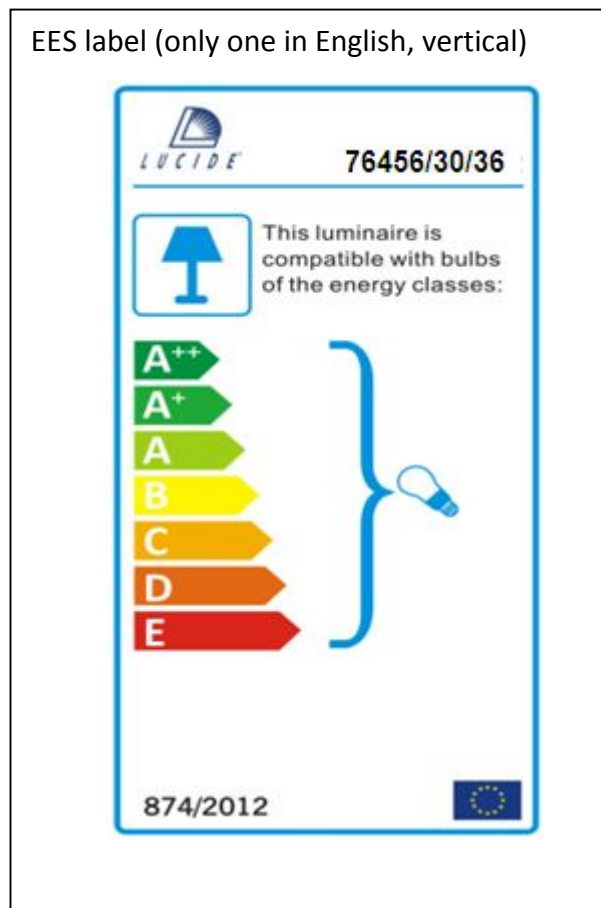

Technical details

materials used:	ALUM.
color:	Silver
dimmable and how is the fixture dimmable:	
size:	Height: 1200MM Length: Width: D300MM Net Weight: 1 KGS
power requirements:	220-240V~50Hz
bulb type and maximum Wattage:	E27 Max.60W
number of bulbs:	1xE27
IP degree:	IP20

EES label (only one in English, vertical)

Lucide NV
Bisschoppenhoflaan 145
2100 Deurne
Belgium
info@lucide.be
tel: +32 (0)3 366 22 04
www.lucide.be