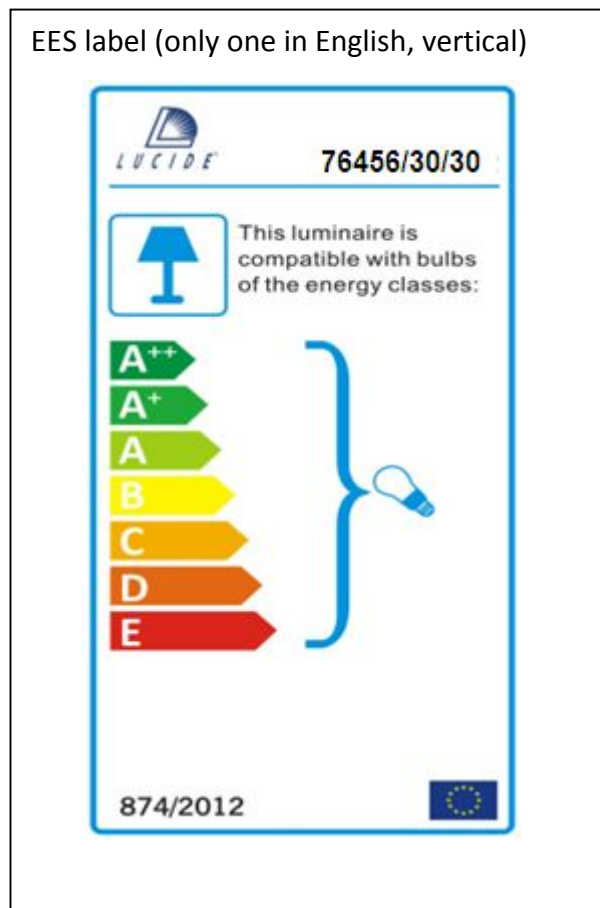

Technical details

materials used:	ALUM.
color:	Black
dimmable and how is the fixture dimmable:	
size:	Height: 1200MM Length: Width: D300MM Net Weight: 1 KGS
power requirements:	220-240V~50Hz
bulb type and maximum Wattage:	E27 Max.60W
number of bulbs:	1xE27
IP degree:	IP20

EES label (only one in English, vertical)

Lucide NV
Bisschoppenhoflaan 145
2100 Deurne
Belgium
info@lucide.be
tel: +32 (0)3 366 22 04
www.lucide.be