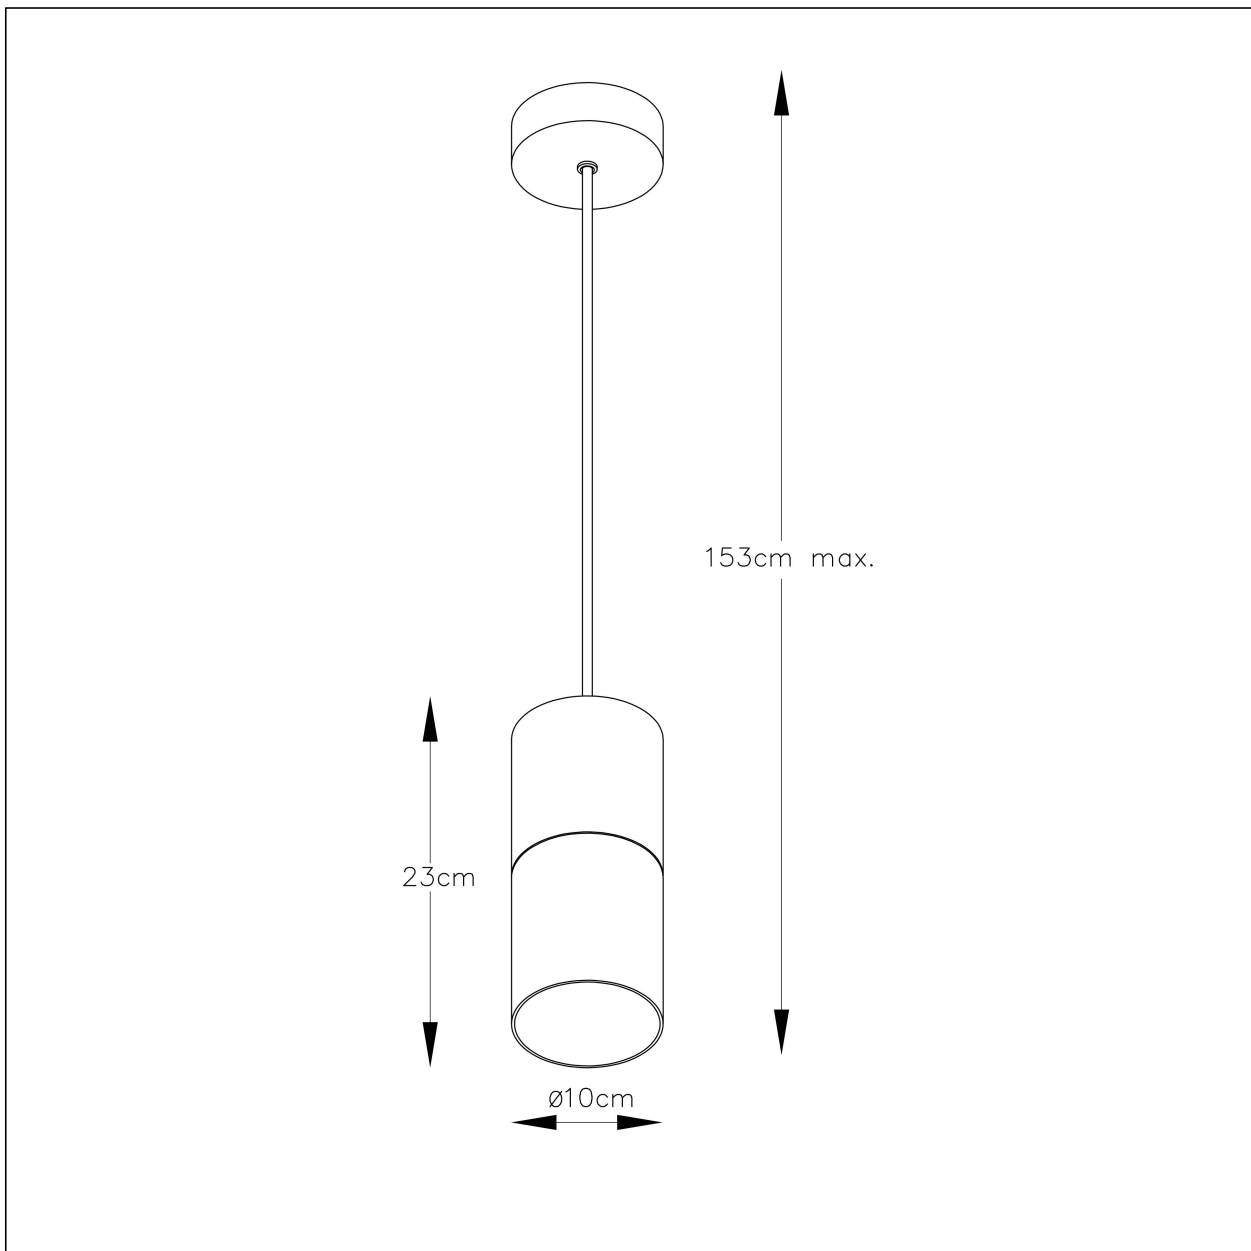

ZINO

Item number : 74410/01/02

EAN code : 5411212740878

For more specifications of this product please visit

www.lucide.com