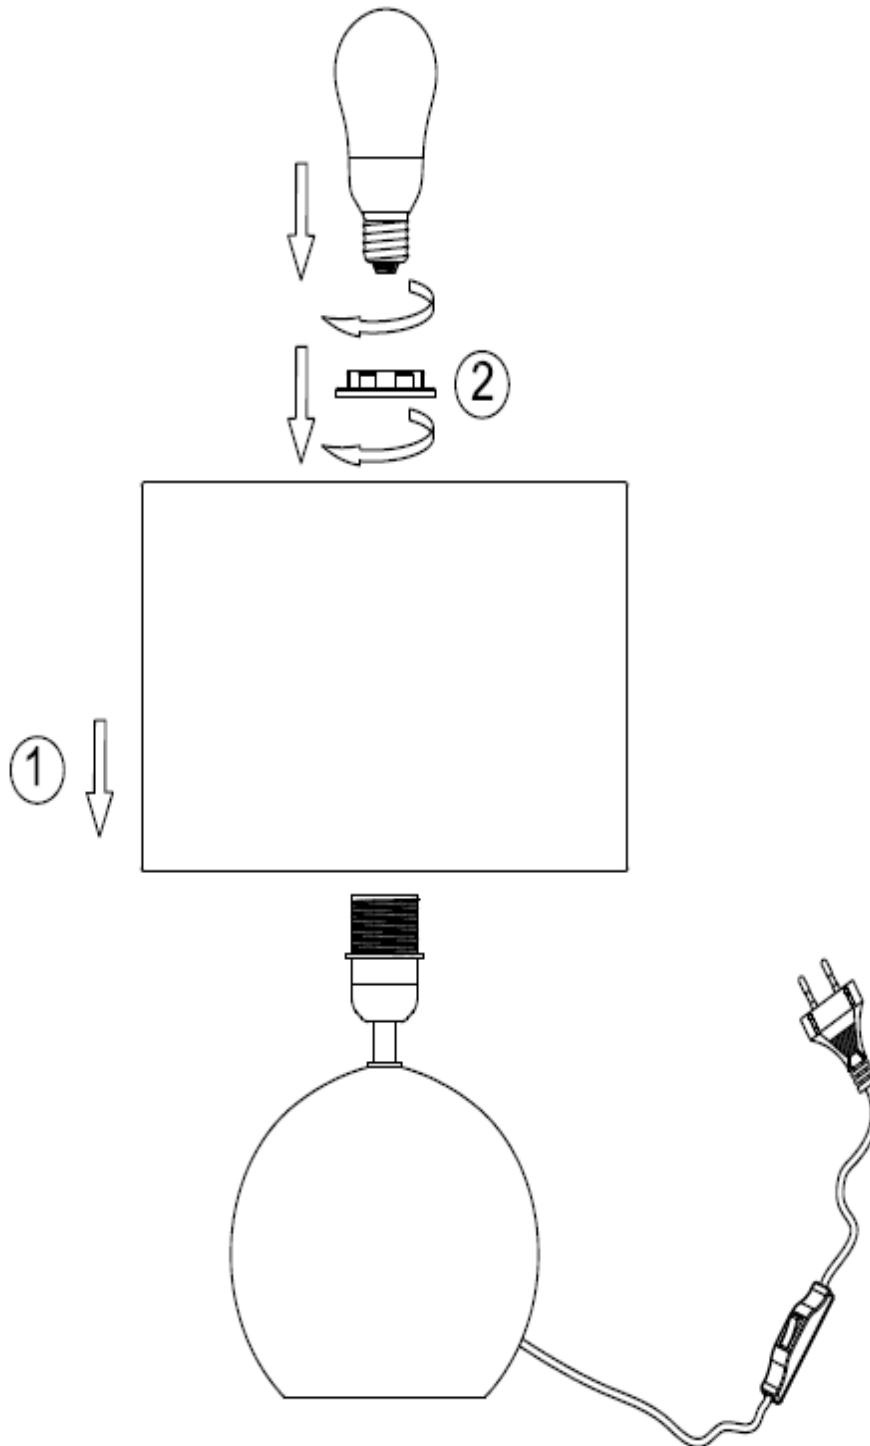

Line drawing of the item (with outline dimensions)

H 35.5 cm

W 28 cm

Item number: 71540/81/41

Installation drawing (the same as it in its instruction manual)

Technical details

materials used: Linen /concrete	
color:	Gray
dimnable and how is the fixture dimmable:	ON / OFF
size: Height:	35.5cm
Length:	28cm
Width:	28cm
Net Weight:	2.75kgs
power requirements:	220-240V~50Hz
bulb type and maximum Wattage:	1xE27 Max. 60W
number of bulbs:	1xE27
IP degree:	IP20