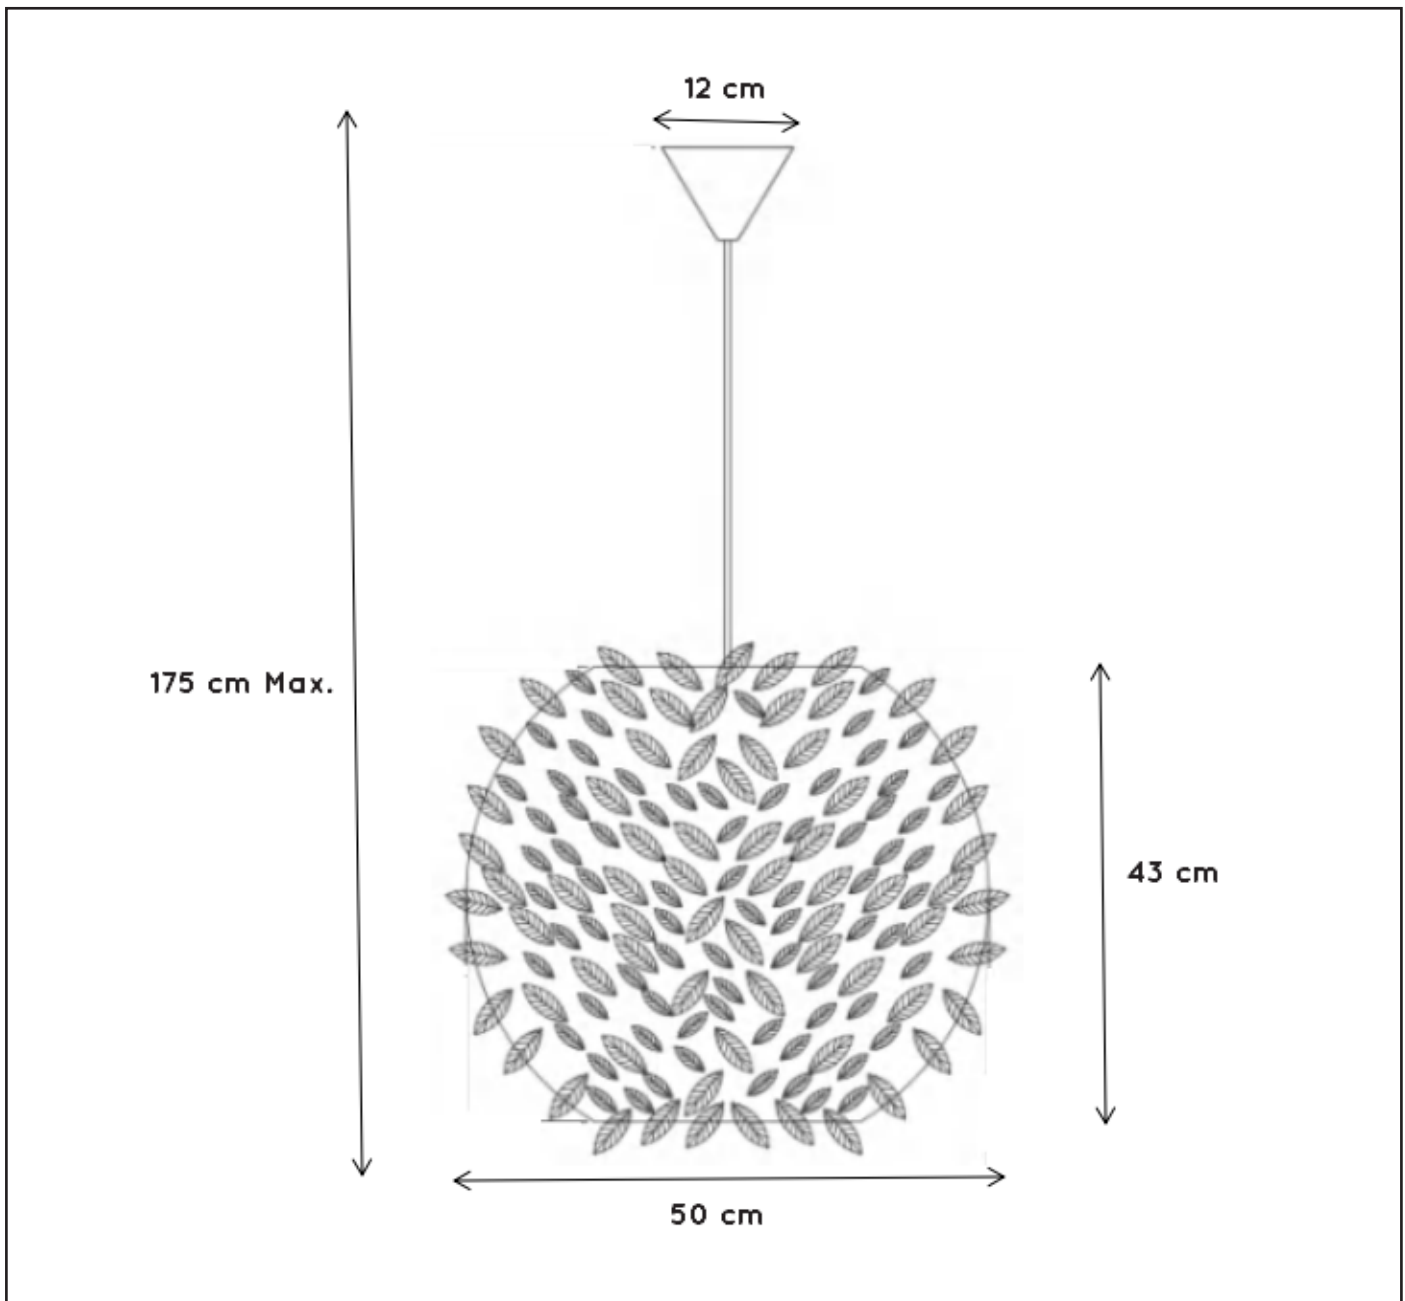

GOOSY-SOFT

Item number :71367/50/31
EAN code : 5411212712707

For more specifications, dimensions please visit
www.lucide.com