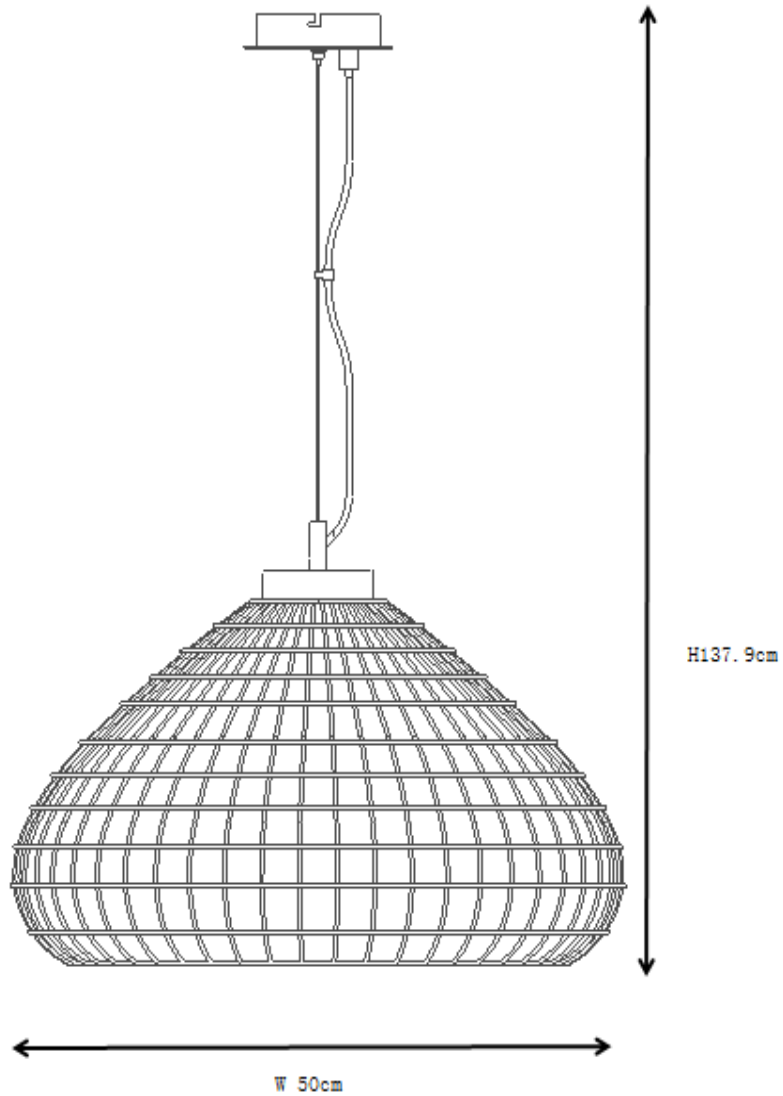

Line drawing of the item (with outline dimensions)

Item number: 71360/50/17

Installation drawing (the same as it in its instruction manual)

Technical details

| | |
|---|--|
| materials used: metal | |
| color: | dark copper |
| dimnable and how is the fixture dimmable: | ON / OFF |
| size: | Height: 138cm Length: 50cm Width: 50cm Net Weight: 2.1kgs |
| power requirements: | 220-240V~50Hz |
| bulb type and maximum Wattage: | 1xE27 Max. 40W |
| number of bulbs: | 1xE27 |
| IP degree: | IP20 |