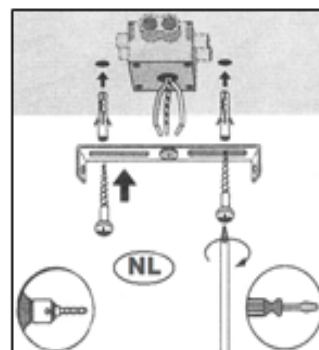

Line drawing of the item (with outline dimensions)

Item number: 71360/50/17

Installation drawing (the same as it in its instruction manual)

Technical details

| | |
|---|--|
| materials used: metal | |
| color: | dark copper |
| dimnable and how is the fixture dimmable: | ON / OFF |
| size: | Height: 138cm Length: 50cm Width: 50cm Net Weight: 2.1kgs |
| power requirements: | 220-240V~50Hz |
| bulb type and maximum Wattage: | 1xE27 Max. 40W |
| number of bulbs: | 1xE27 |
| IP degree: | IP20 |