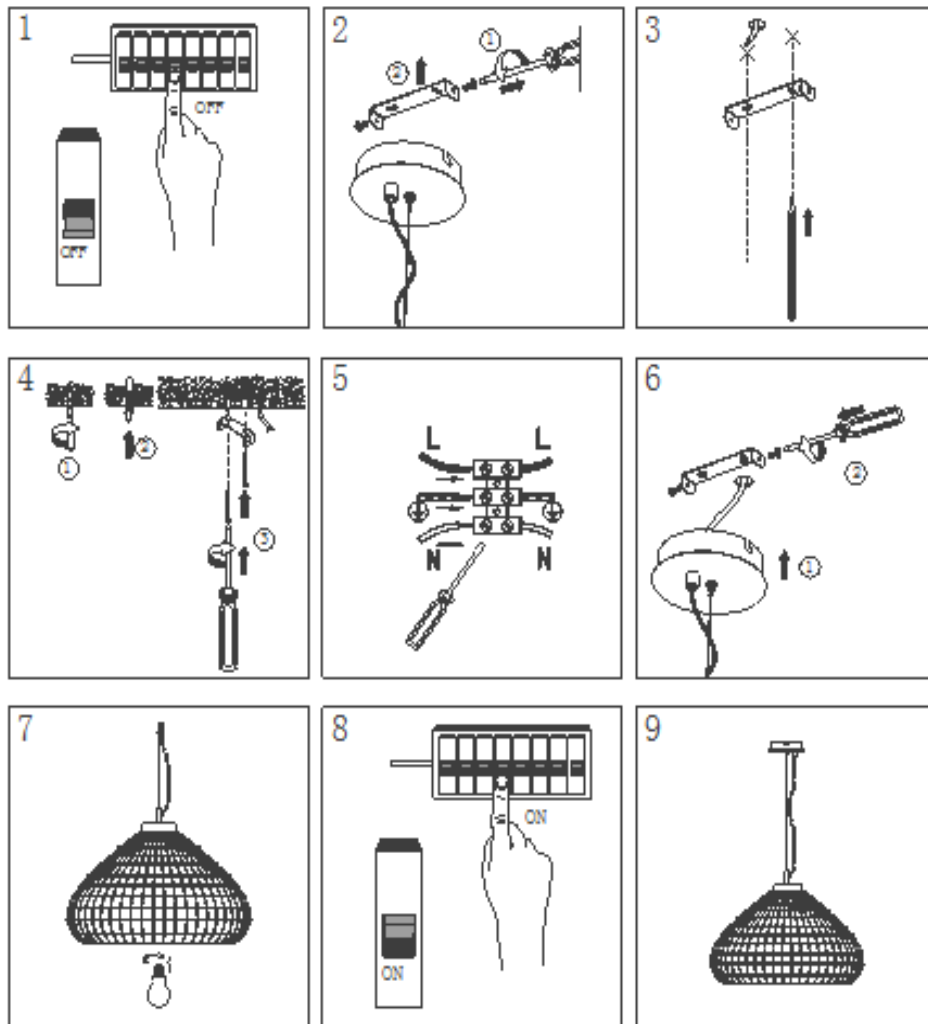

Line drawing of the item (with outline dimensions)

Item number: 71360/50/17

Installation drawing (the same as it in its instruction manual)

Technical details

| | |
|---|--|
| materials used: metal | |
| color: | dark copper |
| dimnable and how is the fixture dimmable: | ON / OFF |
| size: | Height: 138cm Length: 50cm Width: 50cm Net Weight: 2.1kgs |
| power requirements: | 220-240V~50Hz |
| bulb type and maximum Wattage: | 1xE27 Max. 40W |
| number of bulbs: | 1xE27 |
| IP degree: | IP20 |