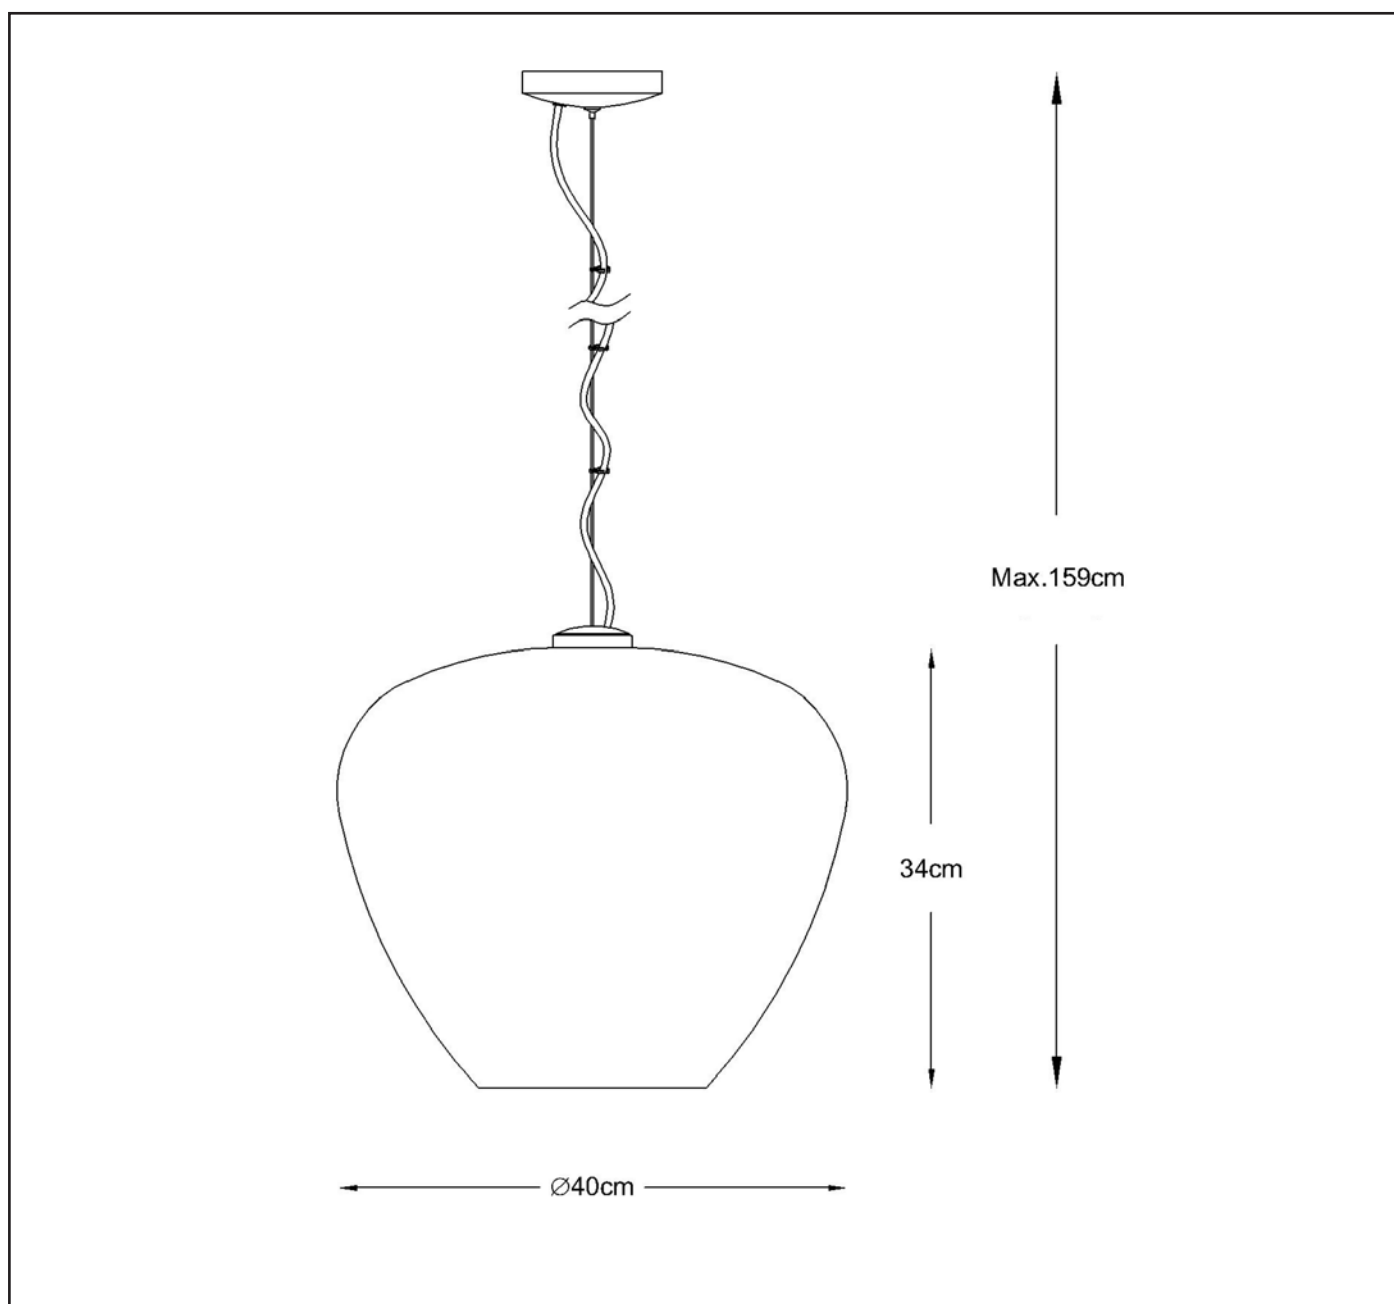

LUCIDE

GENERAL SPECIFICATIONS

**RECOMMENDED LUCIDE
LIGHT SOURCE**

49033/05/62
Light source dimmable : Yes
Light source including: No

General

Dimensions LxWxH : 40 cm x 40 cm x 159cm
Height minimum : -
Height maximum : 159cm
Dimensions shade LxWxH : 40 cm x 40cm x 34 cm
Main material : Iron+Glass+Plastic
Ceiling rose material : Metal
Color : Pearl black(body)+ Clear(glass)
Style : Modern
Shape : Round
Weight : 2.9kg
Warranty : 2 years

Product specifications

Dimmable : Yes
Light direction : Around (Diffuse)
Adjustable in height : Adjustable In Height
(Before Installation)
Directional : Not Directional
Cable : Yes, Cable On Product
Cable length : 132 cm
Sensor : Without Sensor
Control : Light Switch Control
IP-Class : 20
Electric class : 2
Light source including : No
Lamp socket : E27
Light source number : 1
Power requirements : 220-240V~50Hz
Bulb type & maximum wattage : E27- max.60W

For more specifications of this product please visit
www.lucide.com

LUCIDE

TECHNICAL DRAWING & DIMENSIONS

SOUFIAN

Item number : 70478/40/60

EAN code : 5411212702210

For more specifications, dimensions please visit