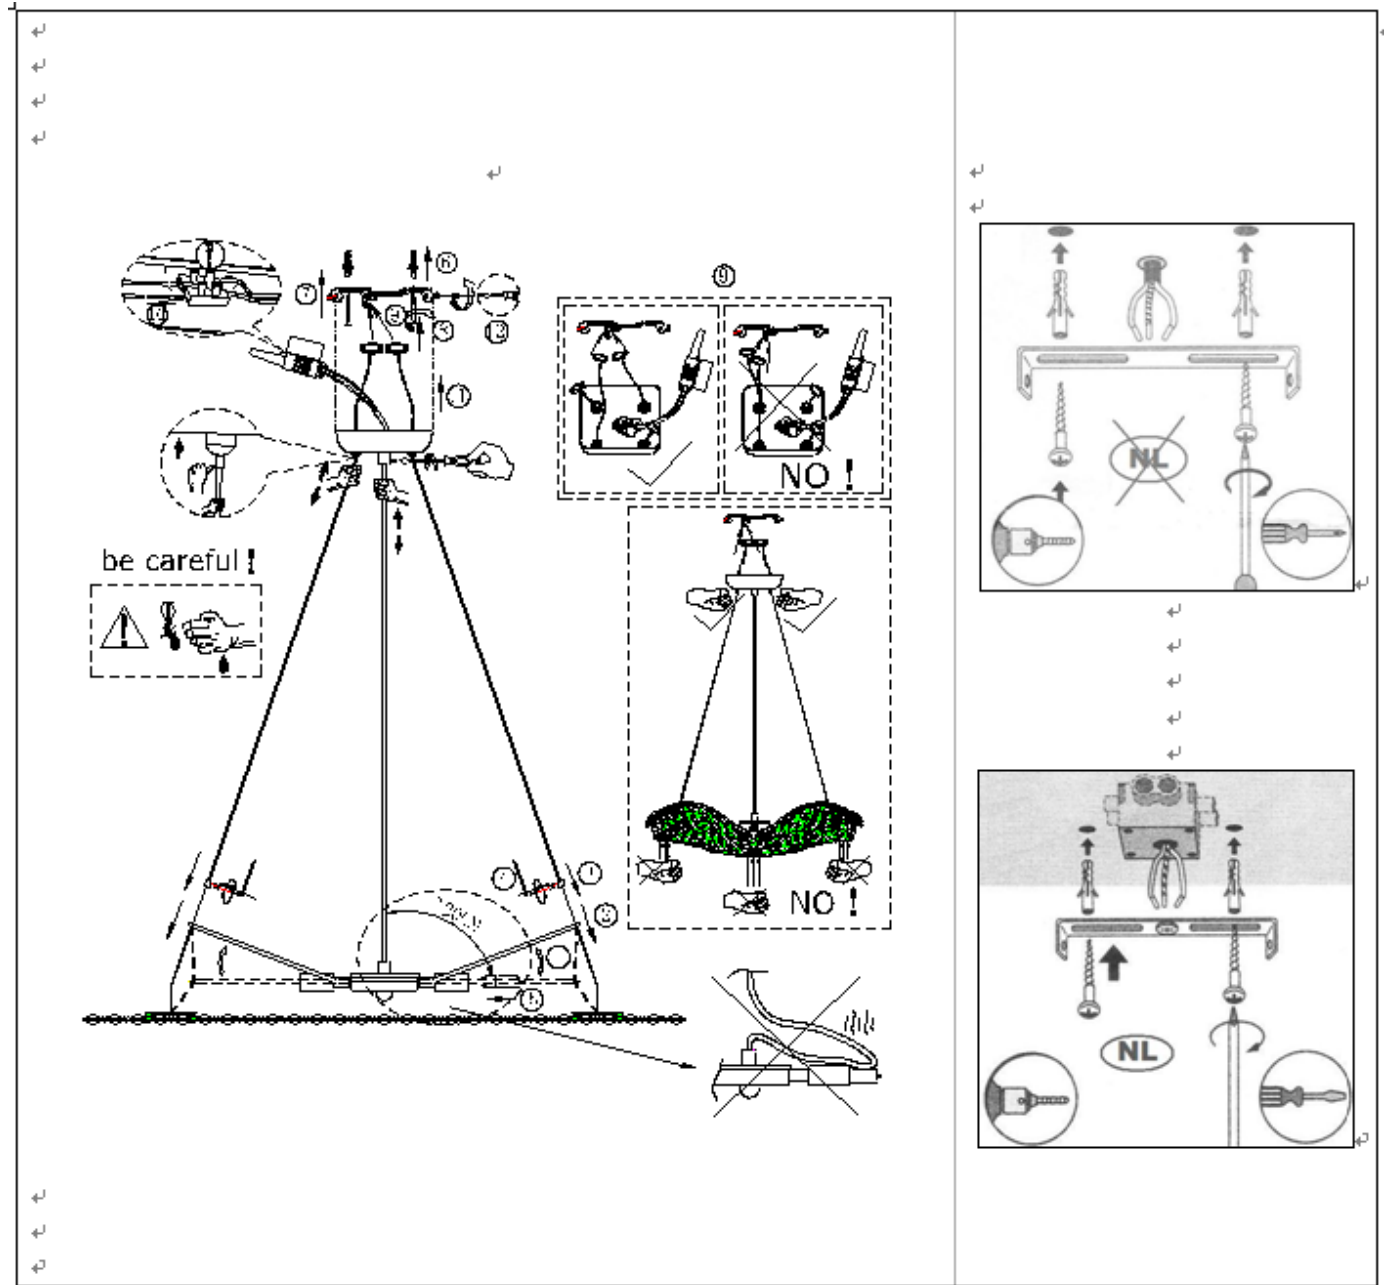

Line drawing of the item (with outline dimensions)

Item number: 70467/28/60

Installation drawing (the same as it in its instruction manual)

Technical details

materials used:	Metal	Glass
color:	Clear	
dimmable and how is the fixture dimmable:	N/A	
size:	Height:	132cm
	Length:	56cm
	Width:	56cm
	Net Weight:	4.7 kgs
power requirements:	220~240V/50HZ	
bulb type and maximum Wattage:	G9 8 x MAX .42W	
number of bulbs:	8x G9	
IP degree:	IP20	