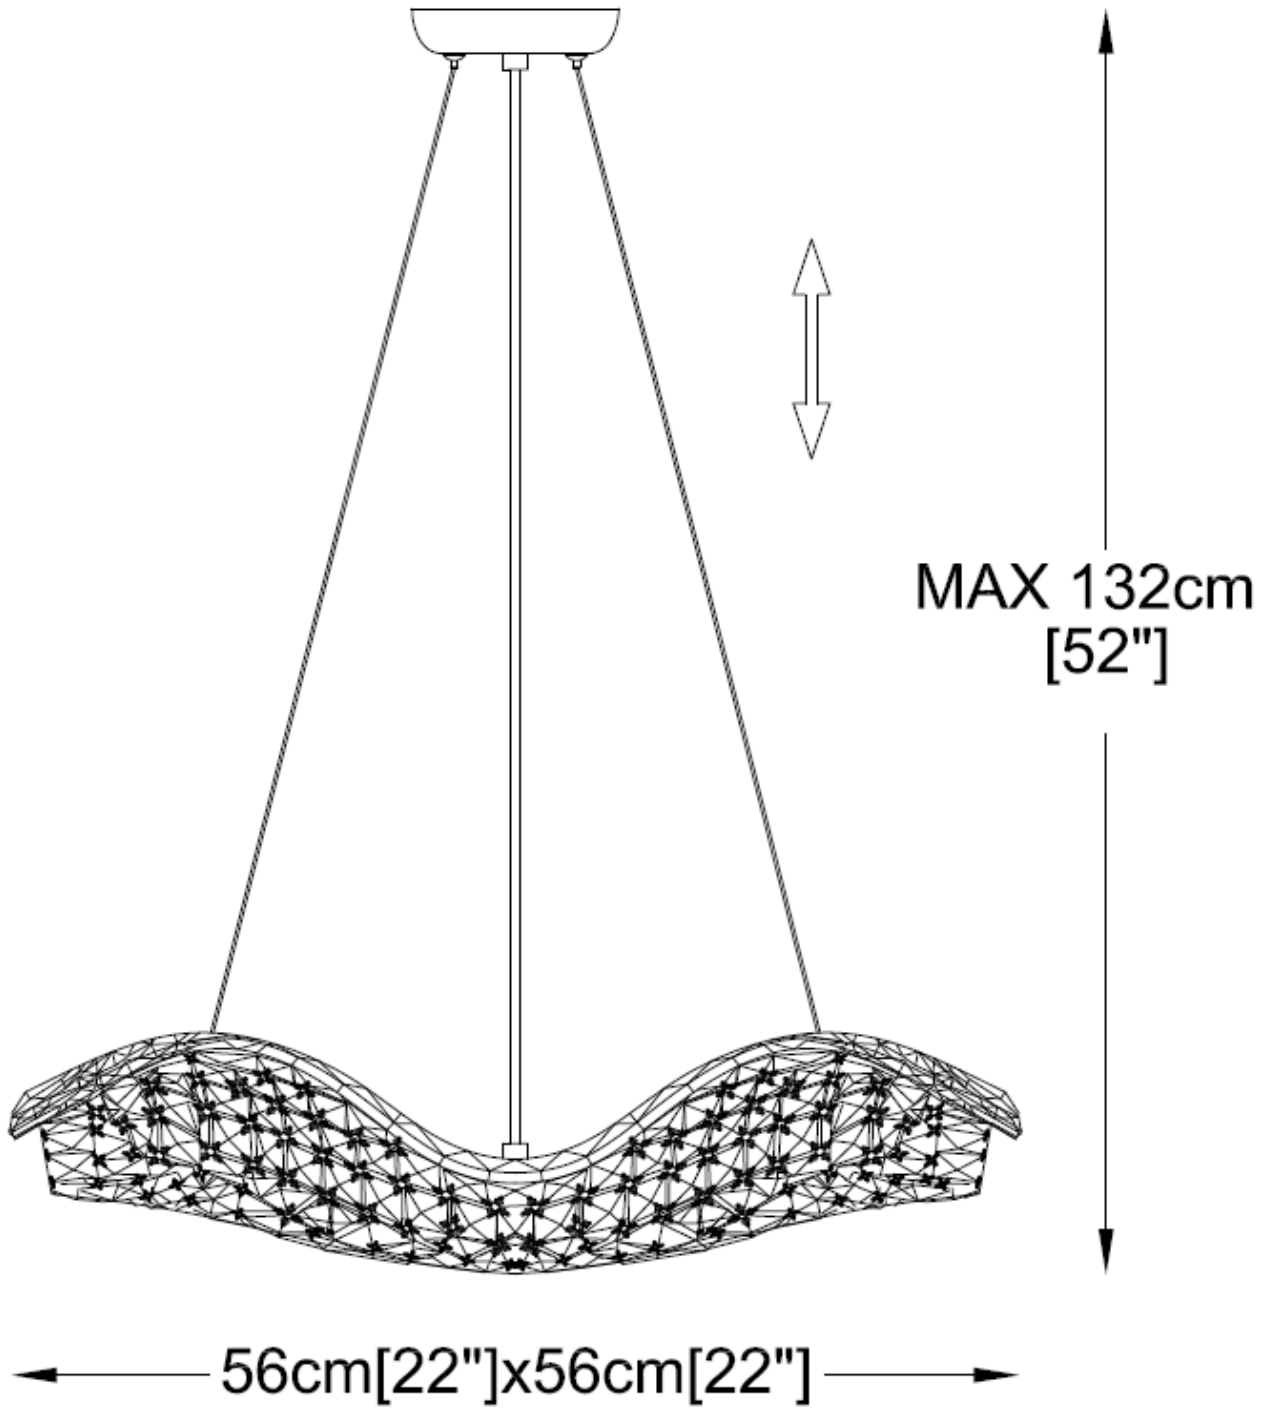

Line drawing of the item (with outline dimensions)

Item number: 70467/28/60

Installation drawing (the same as it in its instruction manual)

Technical details

materials used:	Metal	Glass
color:	Clear	
dimmable and how is the fixture dimmable:	N/A	
size:	Height:	132cm
	Length:	56cm
	Width:	56cm
	Net Weight:	4.7 kgs
power requirements:	220~240V/50HZ	
bulb type and maximum Wattage:	G9 8 x MAX .42W	
number of bulbs:	8x G9	
IP degree:	IP20	