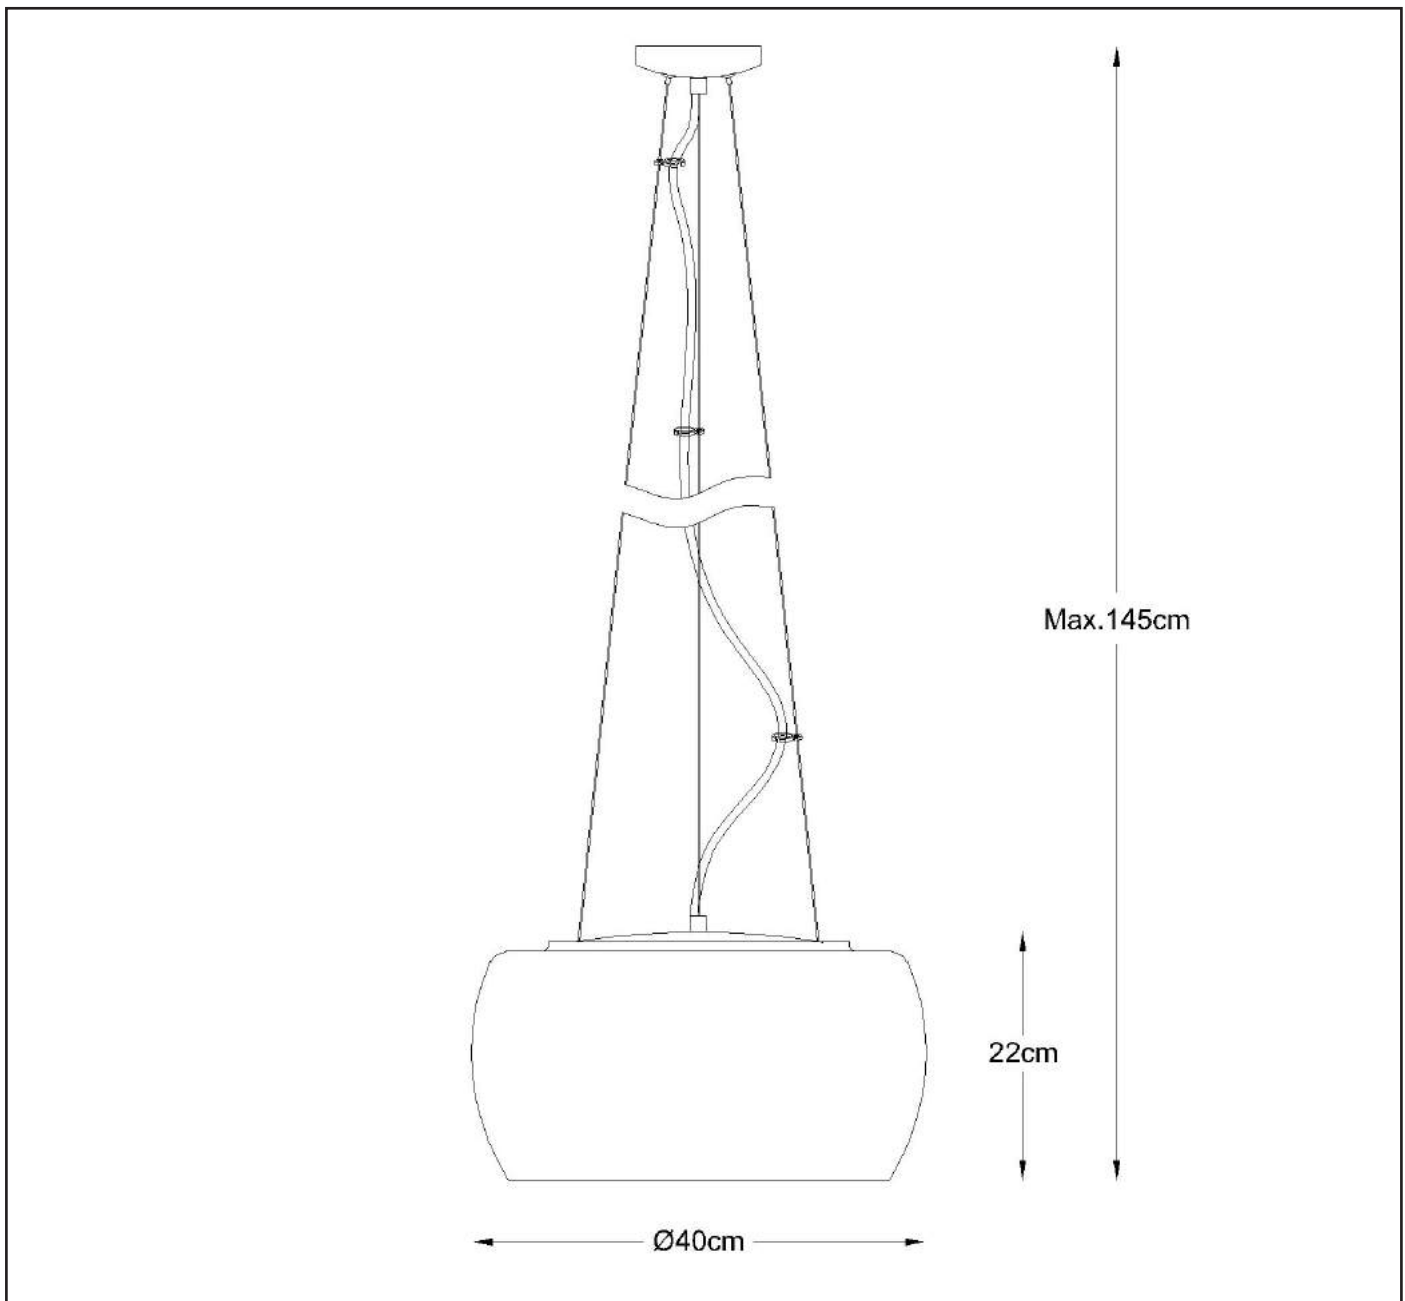

PEARL

Item number : 70463/05/11
EAN code : 5411212702159

For more specifications, dimensions please visit
www.lucide.com