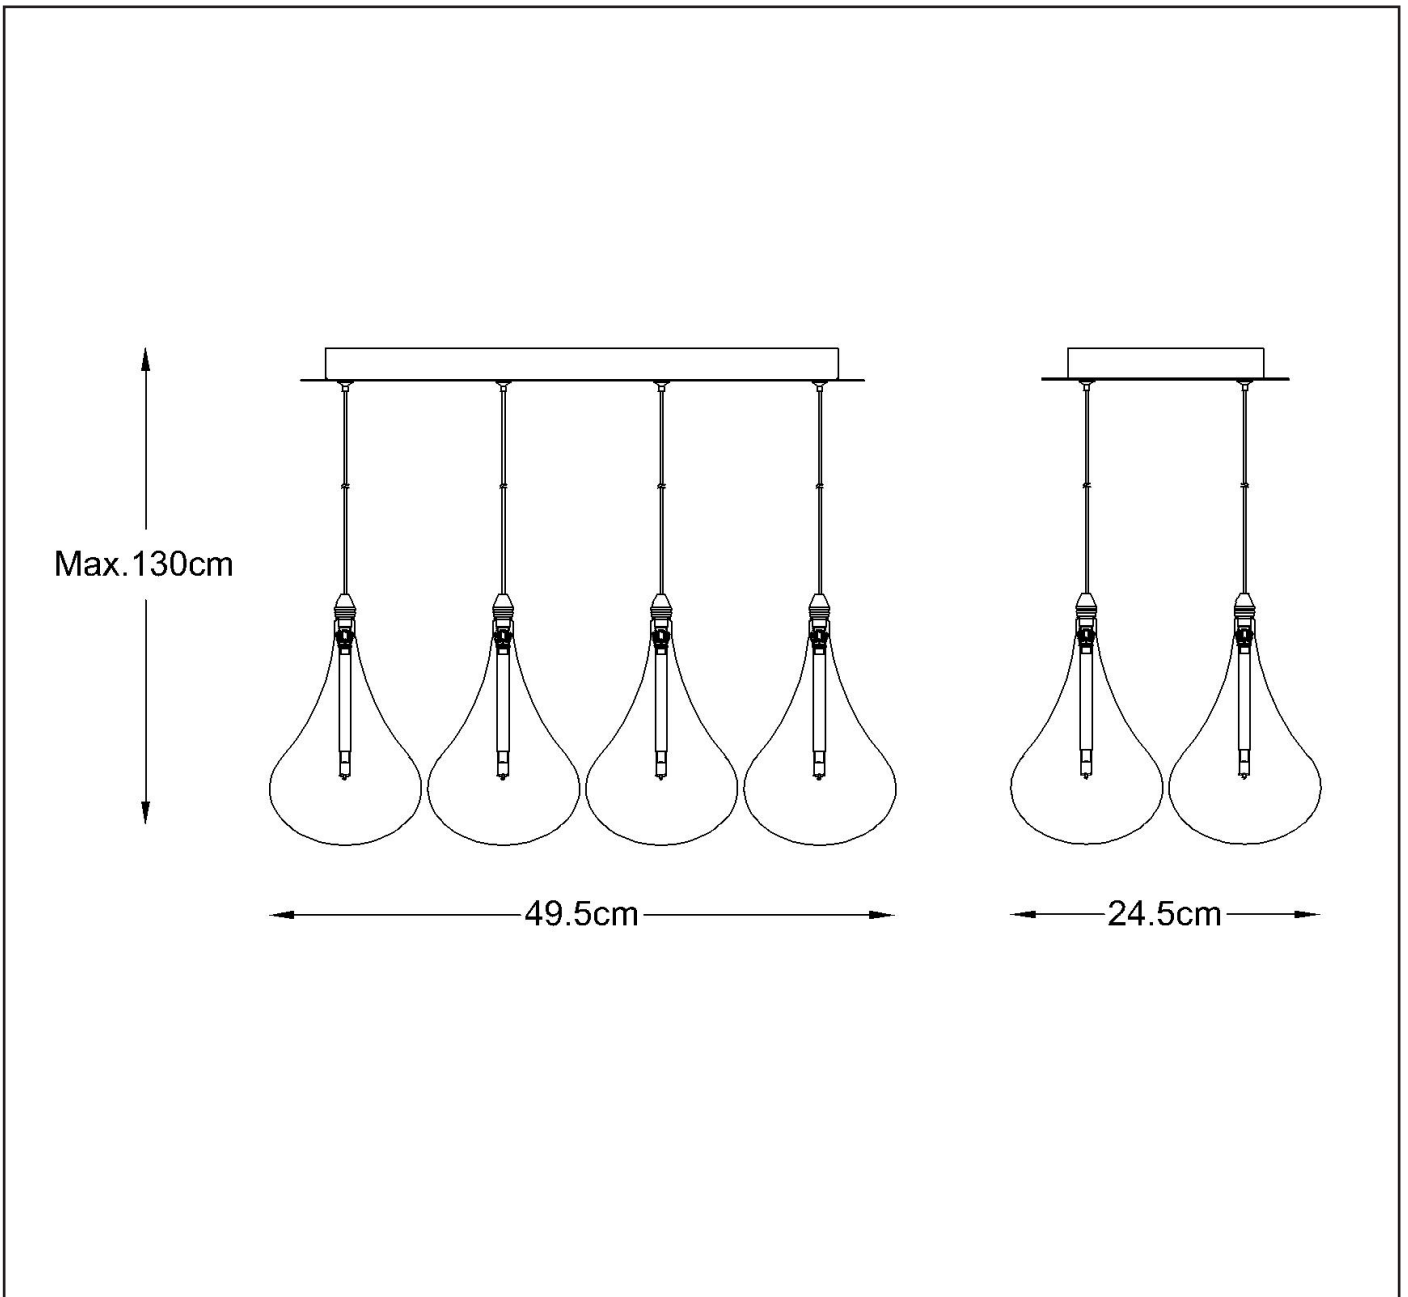

LUCIDE

GENERAL SPECIFICATIONS

LIGHT SOURCE

Light source dimmable : NO

Light source incl. : Yes

General

Dimensions LxWxH : 49.5 cm x 24.5 cm x 130cm

Height minimum : -

Height maximum : 130cm

Dimensions shade LxWxH : 12cmx12cmx17.5 cm

Main material : Metal+Glass

Ceiling rose material : Metal

Color : Mirror Stainless Steel

Style : Modern

Shape : /

Weight : 3.2 kg

Cable length : 120 cm

Sensor : Without Sensor

Control : Light Switch Control

IP-Class : 20

Electric class : II

Light source including ?: Yes

Lamp socket : G4

Light source number : 8

Power requirements : 220-240V~50Hz

Bulb type & maximum wattage : G4LED max.1.5W

For more specifications of this product please visit

www.lucide.com

TEARS

Item number : 70434/28/12
EAN code : 5411212701510

LUCIDE