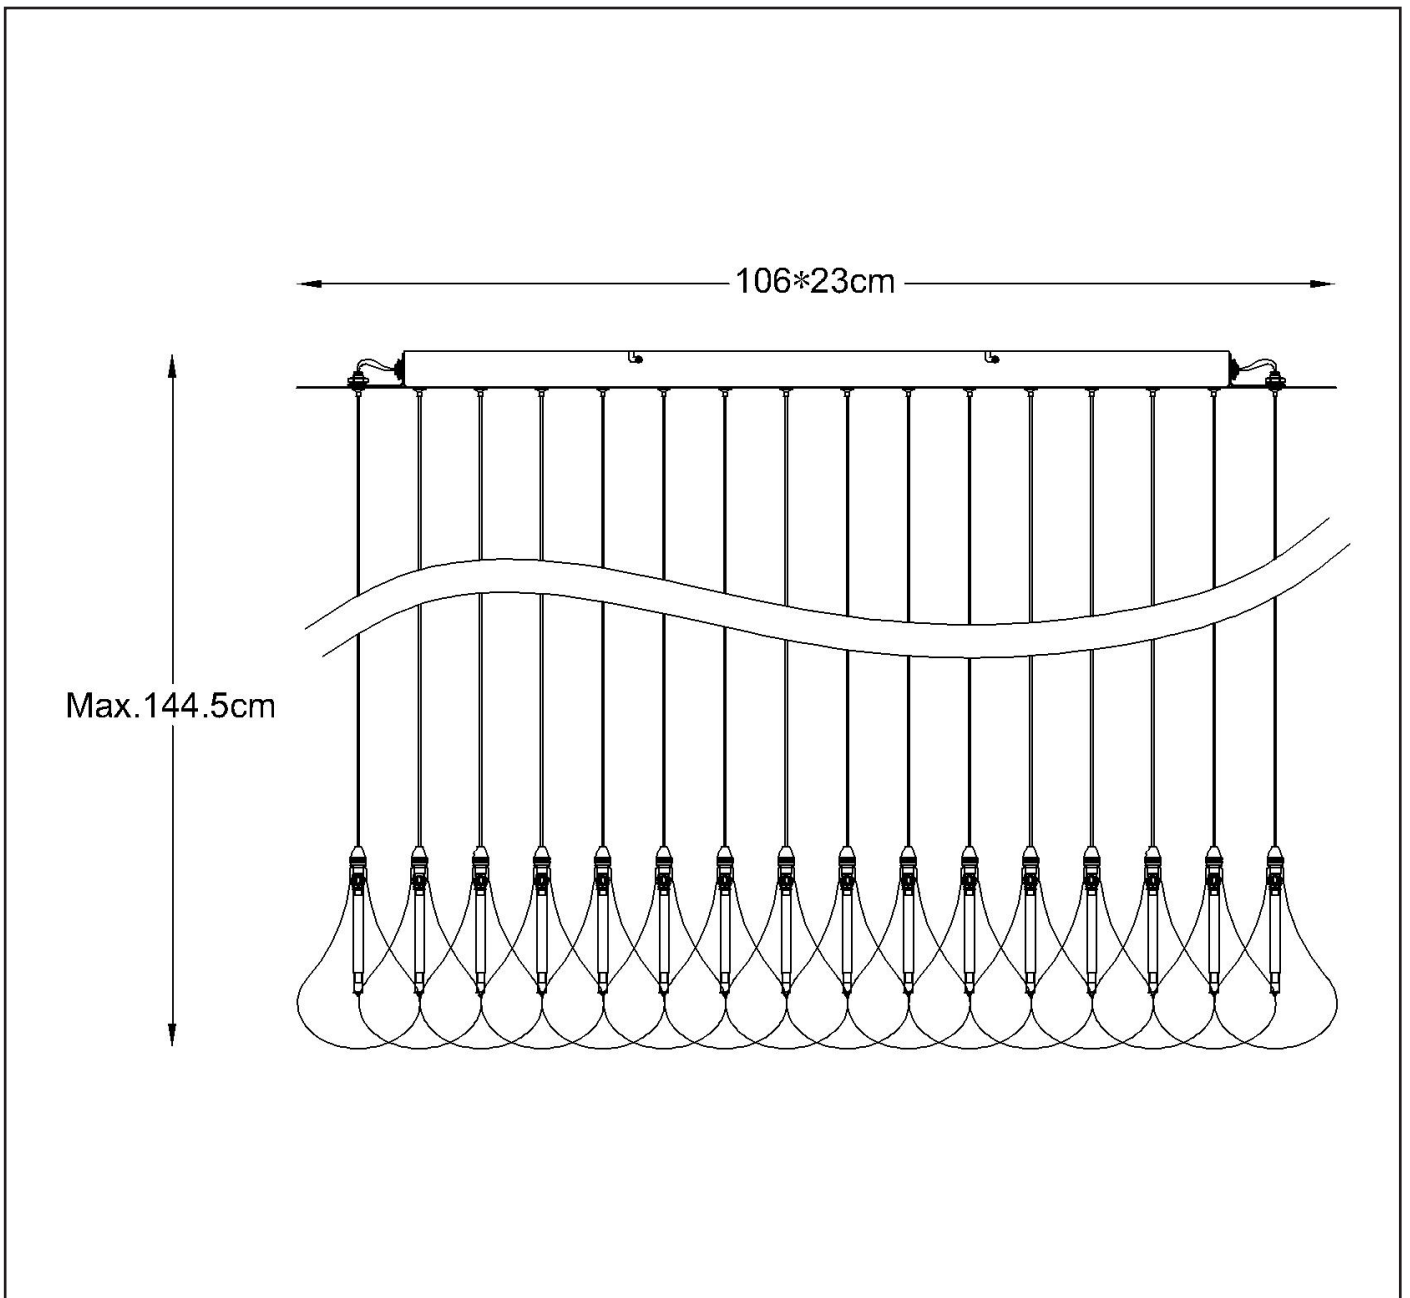

LUCIDE

GENERAL SPECIFICATIONS

LIGHT SOURCE

Light source dimmable : NO

Light source incl. : Yes

General

Dimensions LxWxH : 106 cm x 23 cm x 144.5cm
Height minimum : -

Height maximum : 144.5cm

Dimensions shade LxWxH : 12cmx12cmx17.5 cm

Main material : Metal+Glass

Ceiling rose material : Metal

Color : Mirror Stainless Steel

Style : Modern

Shape : /

Weight : 4.9 kg

Warranty : 2 years

Product specifications

Dimmable : No

Light direction : Around (Diffuse)

Adjustable in height : Adjustable In Height
(Before Installation)

Directional : Not Directional

Cable : Yes, Cable On Product

Cable length : 120 cm

Bulb type & maximum wattage : G4 LED max.1.5W

For more specifications of this product please visit

www.lucide.com

TEARS

Item number : 70434/16/12

EAN code : 5411212700896

For more specifications, dimensions please visit