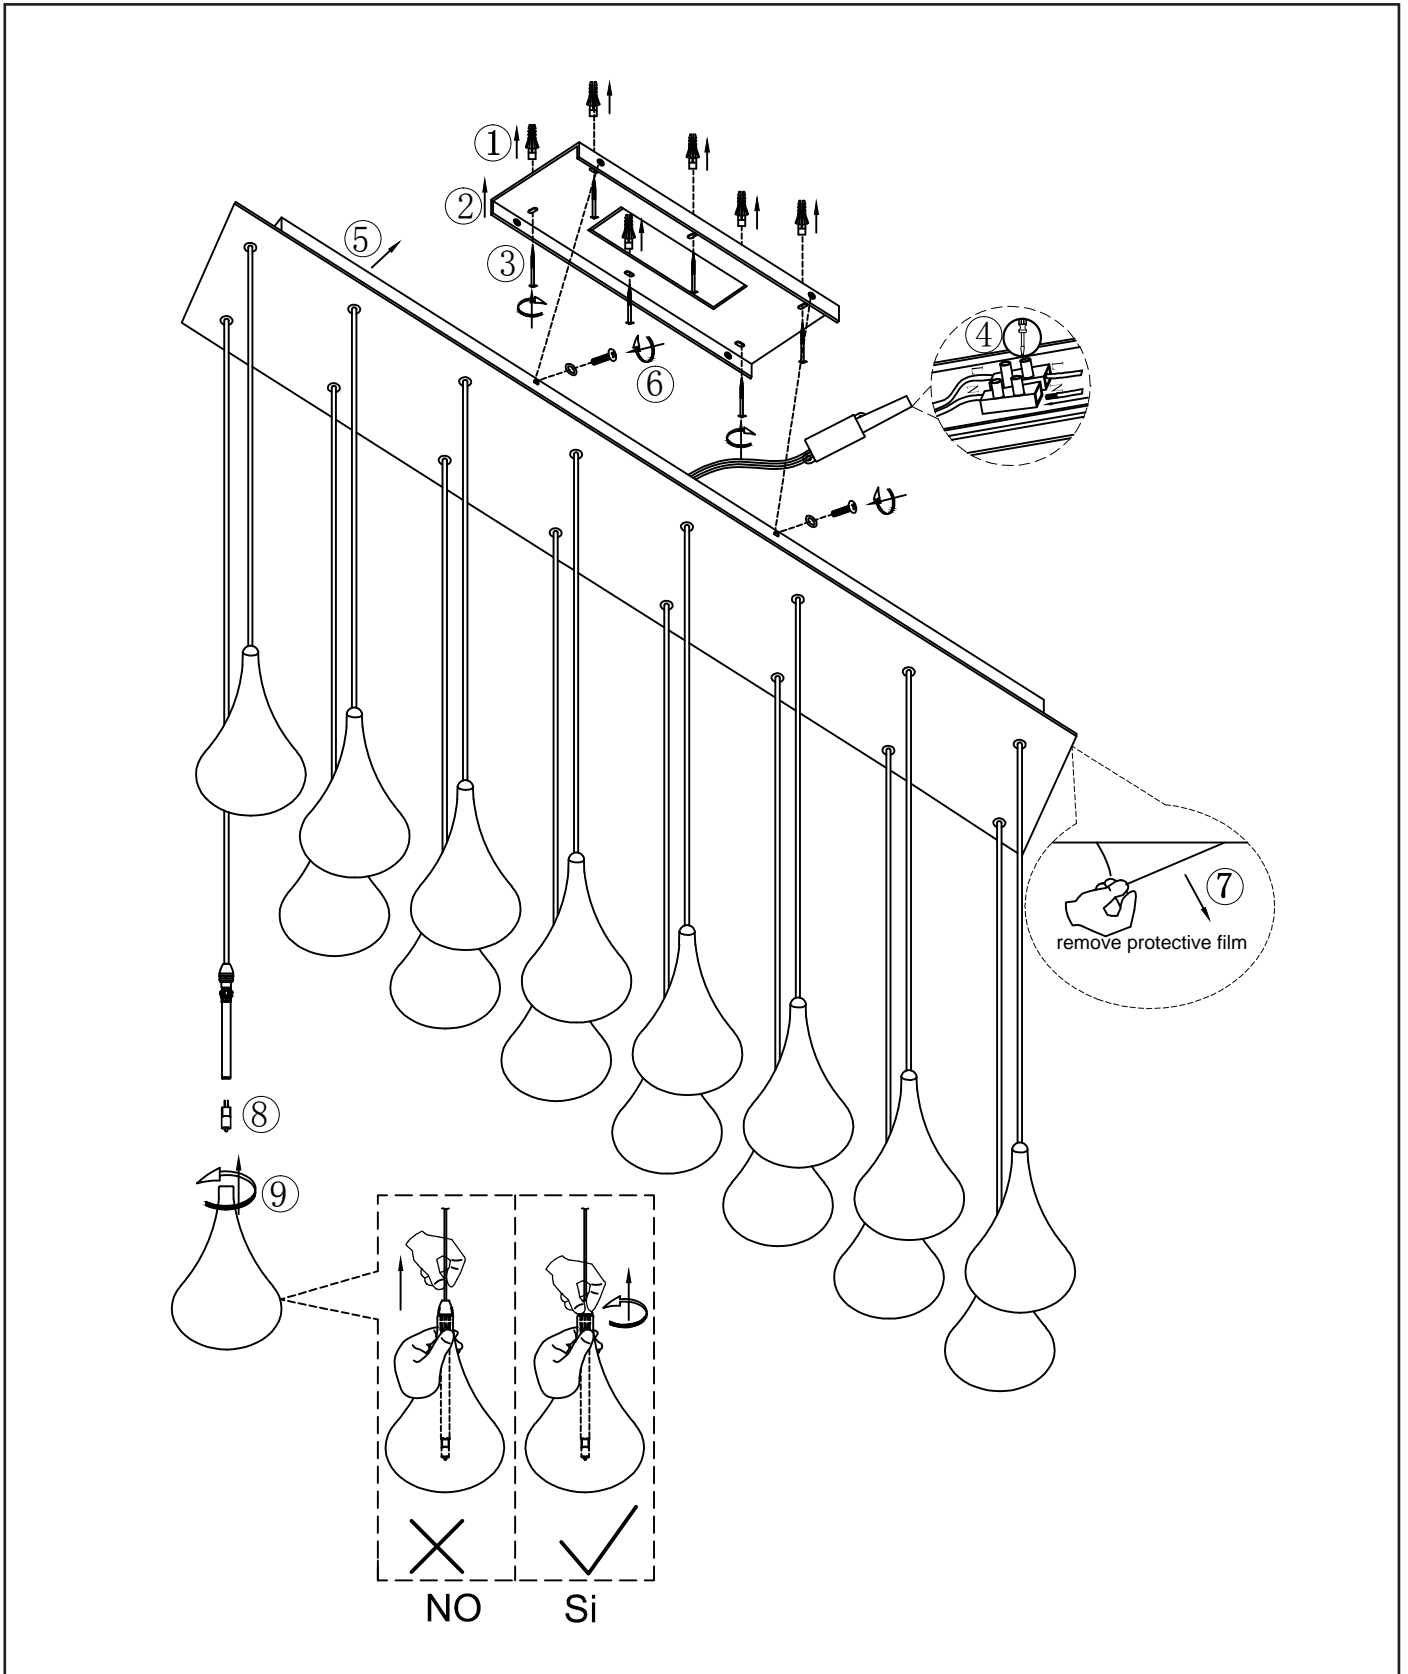

LUCIDE

INSTALLATION DRAWING SPECIFICATIONS

Dit product bevat een lichtbron van energie-efficiëntieklasse G(oude klasse A+).

Ce produit contient une source lumineuse de classe énergétique G (ancienne classe A+).

This product contains a light source of energy efficiency class G (old class A+).

Dieses Produkt enthält eine Lichtquelle der Energieeffizienzklasse G(alte Klasse A+).

Ten produkt zawiera ród o wiat a o klasie efektywno ci energetycznej G(stara klasa A+).