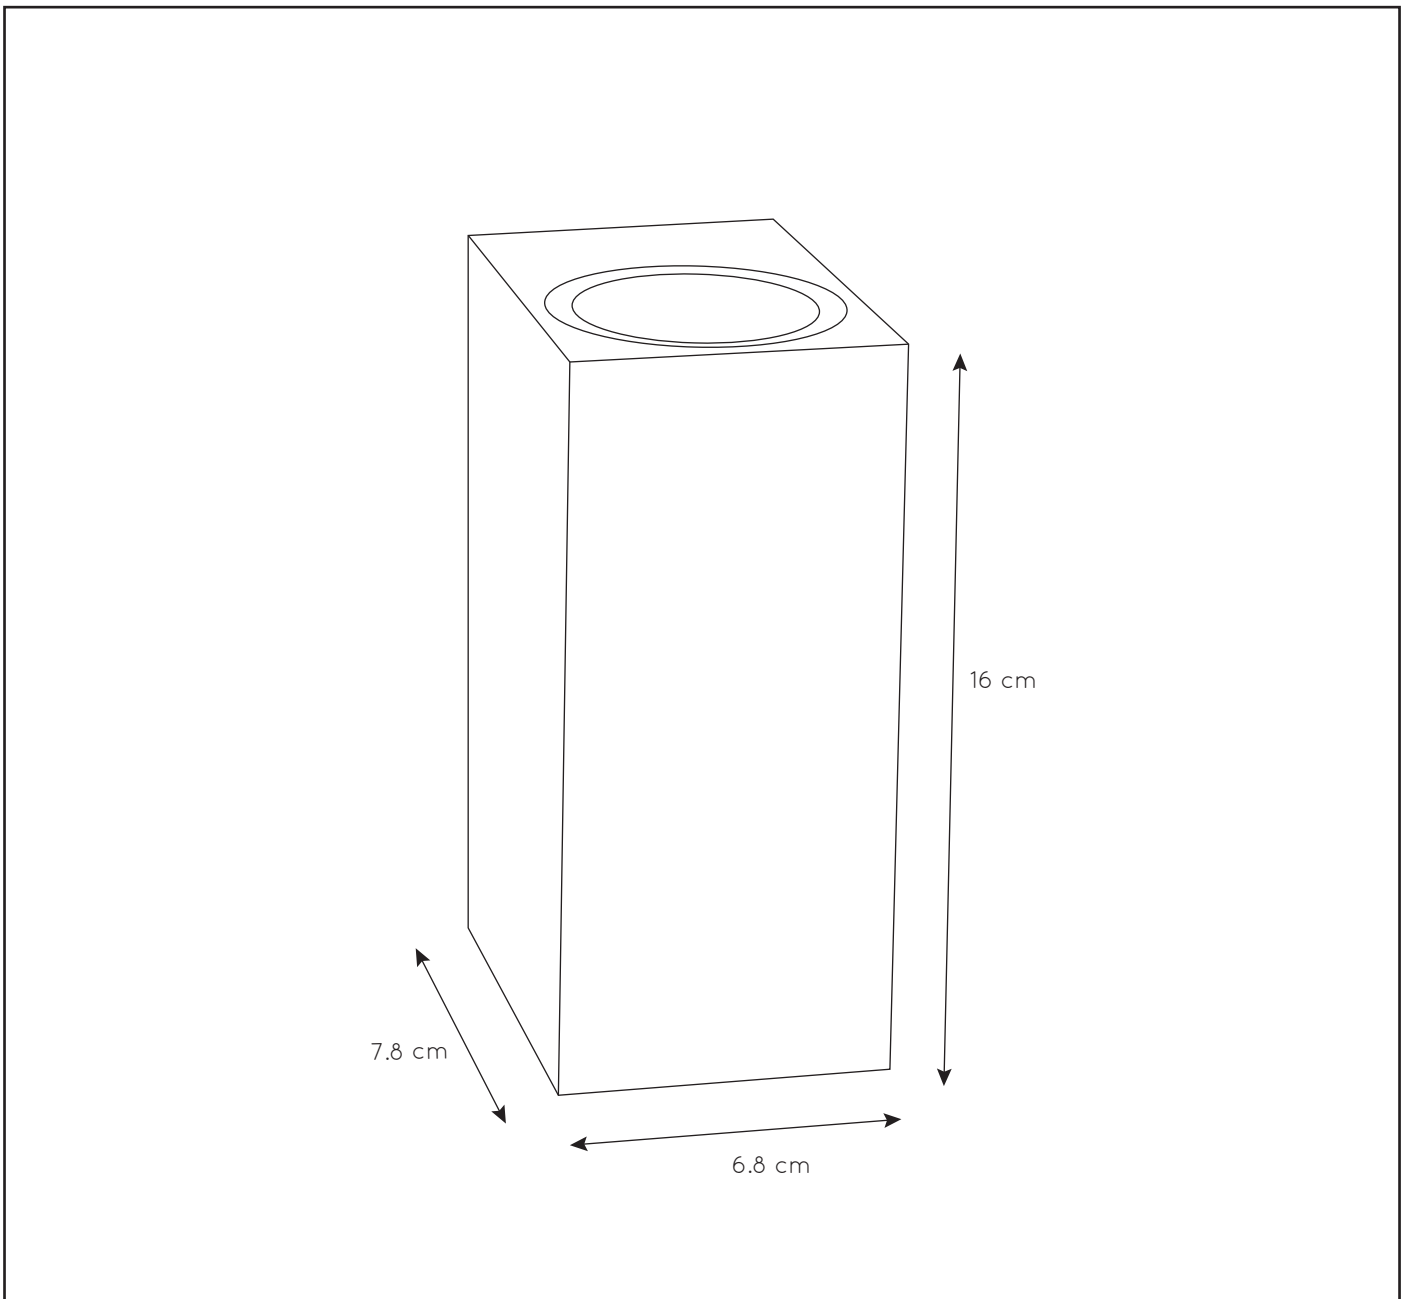

LUCIDE

TECHNICAL DRAWING & DIMENSIONS

ZARO

Item number : 69800/02/30

EAN code : 5411212690067

Item number : 69800/02/31

EAN code : 5411212690074

For more specifications, dimensions please visit

www.lucide.com