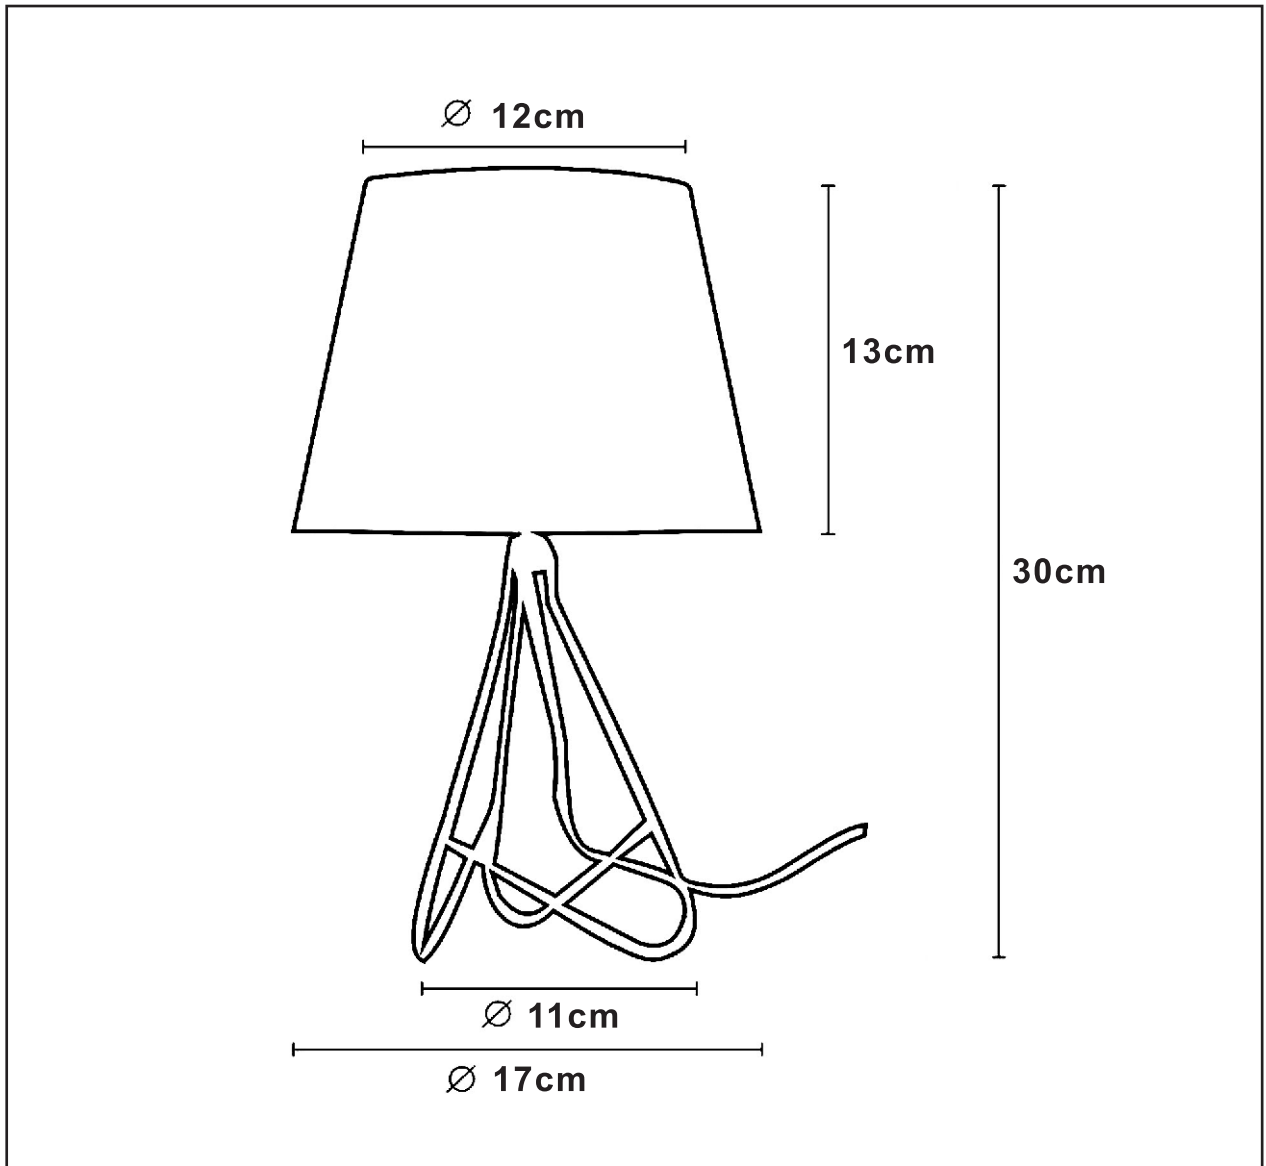

LUCIDE

GENERAL SPECIFICATIONS

**RECOMMENDED LUCIDE
LIGHT SOURCE**

49022/04/67

Light source dimmable : Yes

Light source incl. : No

General

Dimensions LxWxH : 17cmX17cmX30cm

Height minimum : -

Dimensions shade LxWxH : 12cmX17cmX13cm

Main material : Metal & plastic & fabric

Color : chrome&black copper&white

Style : Modern

Shape : --

Weight : 0.4kgs

Warranty : 2 years

Product specifications

Dimmable : No

Light direction : Around (Diffuse)

Adjustable in height : No
(Before Installation)

Directional : Not Directional

Cable : Yes, Cable On Product

Cable length : 130 cm

Sensor : Without Sensor

For more specifications of this product please visit
www.lucide.com

LUCIDE

TECHNICAL DRAWING & DIMENSIONS

GITTA

item number : 47500/81/11

47500/81/17

EAN code : 5411212470072

5411212470089