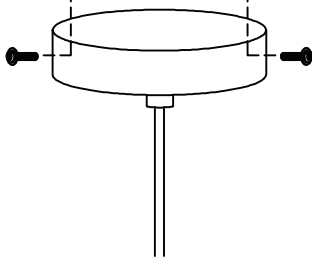

LUCIDE

GENERAL SPECIFICATIONS

RECOMMENDED LUCIDE LIGHT SOURCE

49026/03/31

Light source dimmable : Yes

Light source incl. : No

General

Dimensions LxWxH : 25.5 cm x 25.5 cm x 150 cm
Height minimum : 40cm
Height maximum : 150 cm
Dimensions shade LxWxH : 25.5 cm x 25.5 cm x 25.5 cm
Main material : Metal
Ceiling rose material : Metal
Color : Matt black with smoking glass
Style : Vintage
Shape : Ball
Weight : 1,1 kg
Warranty : 2 years

Product specifications

Dimmable : No
Light direction : Around (Diffuse)
Adjustable in height : Yes
(Before Installation)
Directional : Not Directional
Cable : No, Cable In Product
Cable length : 75cm
Sensor : Without Sensor
Control : Light Switch Control
IP-Class : 20
Electric class : 1
Light source including? : No
Lamp socket : G9
Light source number : 6
Power requirements : 220-240V~50Hz
Bulb type & maximum wattage : G9 - max.28W

For more specifications of this product please visit

www.lucide.com

TYCHO

Item number :45474/06/30

EAN code : 5411212450951

For more specifications, dimensions please visit

www.lucide.com

LUCIDE

INSTALLATION DRAWING SPECIFICATIONS

1

2

3

4