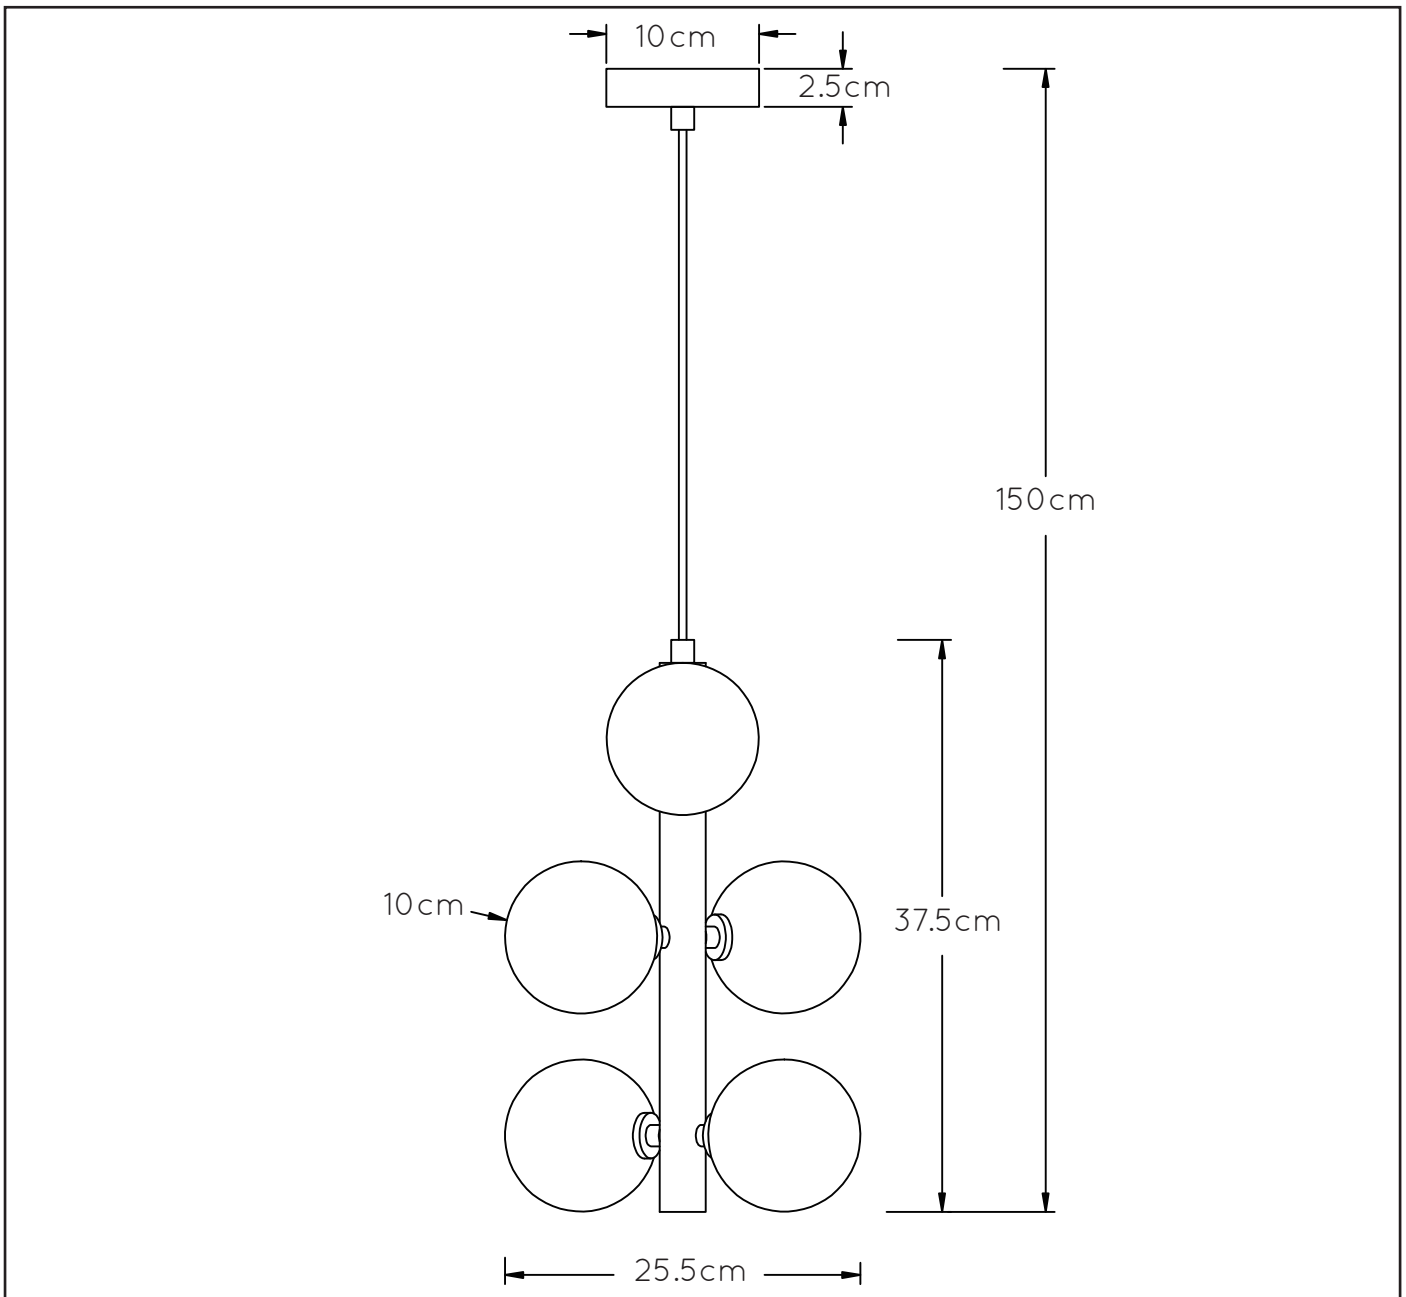

LUCIDE

GENERAL SPECIFICATIONS

RECOMMENDED LUCIDE LIGHT SOURCE

49026/03/31

Light source dimmable : Yes

Light source incl. : No

General

Dimensions LxWxH : 25.5 cm x 25.5 cm x 150 cm
Height minimum : 40cm
Height maximum : 150 cm
Dimensions shade LxWxH : 25.5 cm x 25.5 cm x 25.5 cm
Main material : Metal
Ceiling rose material : Metal
Color : Matt black with smoking glass
Style : Vintage
Shape : Ball
Weight : 1,1 kg
Warranty : 2 years

Product specifications

Dimmable : No
Light direction : Around (Diffuse)
Adjustable in height : Yes
(Before Installation)
Directional : Not Directional
Cable : No, Cable In Product
Cable length : 75cm
Sensor : Without Sensor
Control : Light Switch Control
IP-Class : 20
Electric class : 1
Light source including? : No
Lamp socket : G9
Light source number : 6
Power requirements : 220-240V~50Hz
Bulb type & maximum wattage : G9 - max.28W

For more specifications of this product please visit

www.lucide.com

TYCHO

Item number :45474/06/30

EAN code : 5411212450951

For more specifications, dimensions please visit

www.lucide.com

LUCIDE

INSTALLATION DRAWING SPECIFICATIONS

1

2

3

4