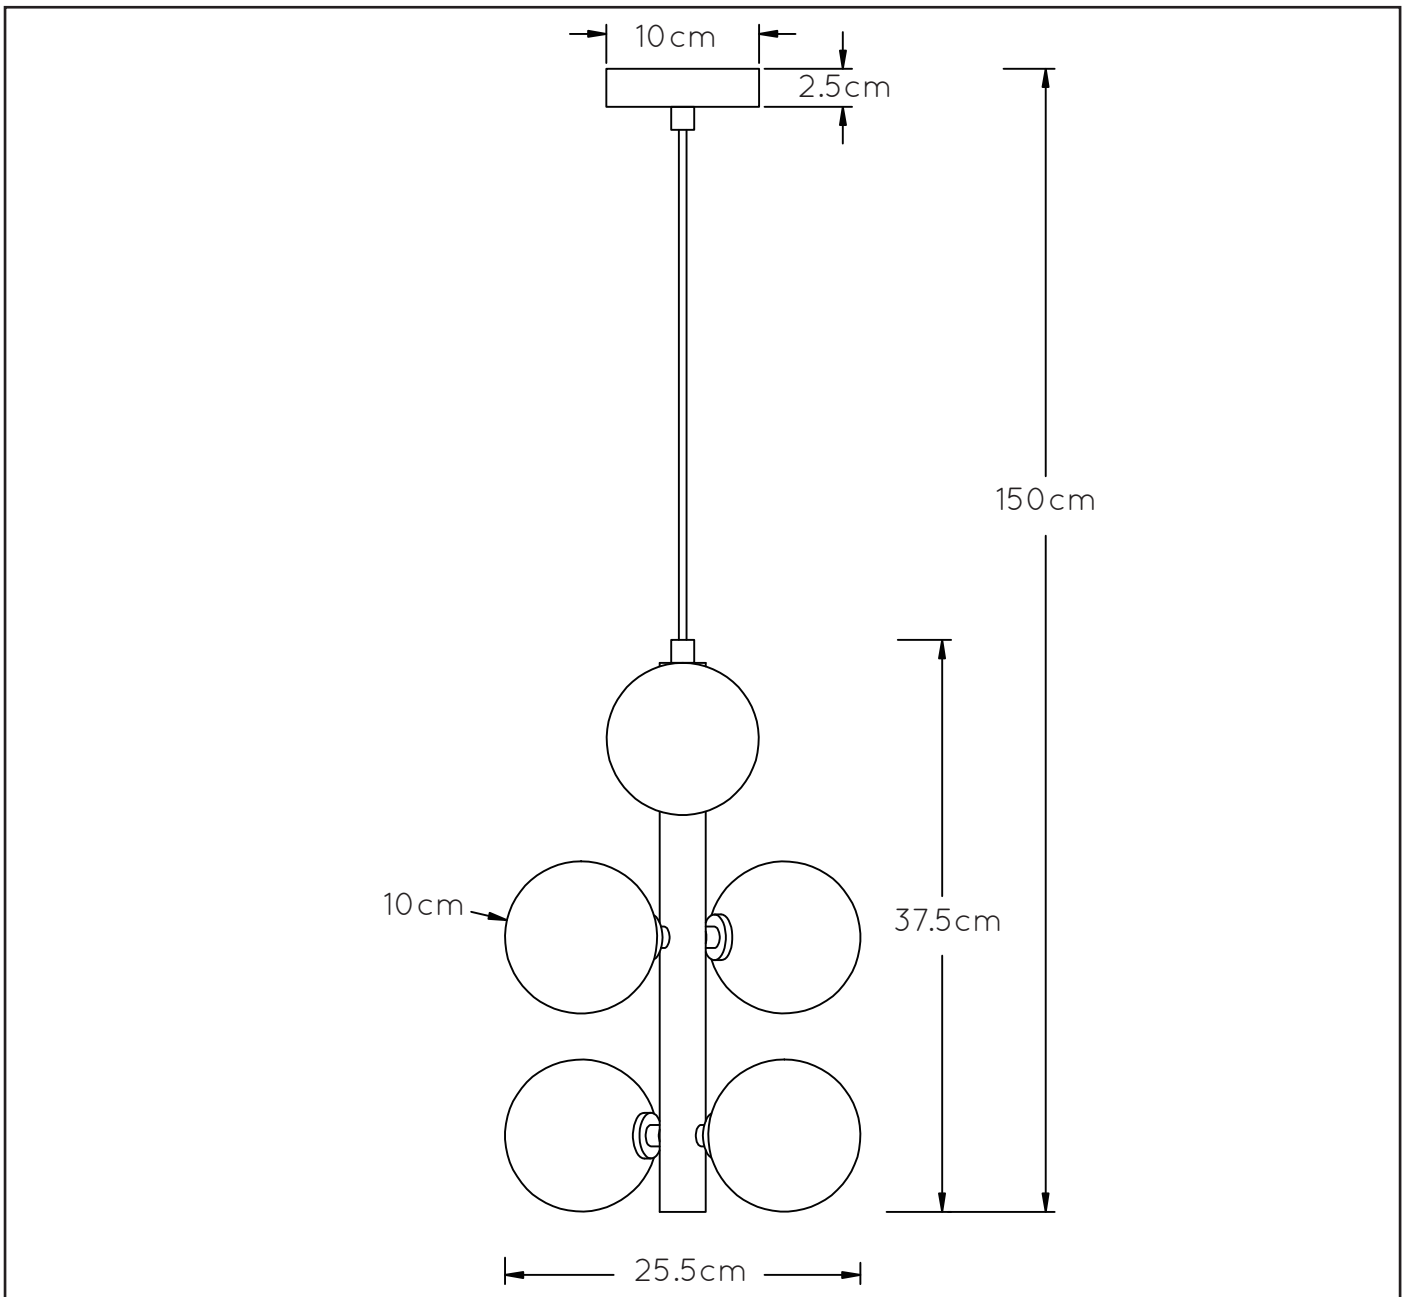

LUCIDE

GENERAL SPECIFICATIONS

RECOMMENDED LUCIDE LIGHT SOURCE

49026/03/31

Light source dimmable : Yes

Light source incl. : No

General

Dimensions LxWxH : 25.5 cm x 25.5 cm x 150 cm
Height minimum : 40cm
Height maximum : 150 cm
Dimensions shade LxWxH : 25.5 cm x 25.5 cm x 25.5 cm
Main material : Metal
Ceiling rose material : Metal
Color : Sand brass with smoking glass
Style : Vintage
Shape: Ball
Weight : 1,1 kg
Warranty : 2 years

Product specifications

Dimmable : No
Light direction : Around (Diffuse)
Adjustable in height : Yes
(Before Installation)
Directional : Not Directional
Cable : No, Cable In Product
Cable length : 75cm
Sensor : Without Sensor
Control : Light Switch Control
IP-Class : 20
Electric class : 1
Light source including? : No
Lamp socket : G9
Light source number : 6
Power requirements : 220-240V~50Hz
Bulb type & maximum wattage : G9 - max.28W

For more specifications of this product please visit

www.lucide.com

TYCHO

Item number : 45474/06/02

EAN code : 5411212450876

LUCIDE

INSTALLATION DRAWING SPECIFICATIONS

1

2

3

4