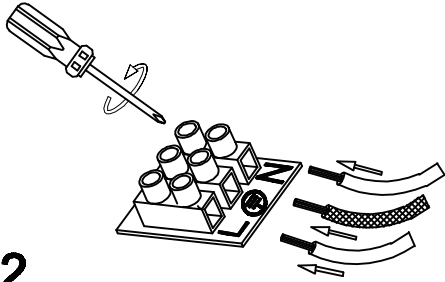

LUCIDE

GENERAL SPECIFICATIONS

RECOMMENDED LUCIDE LIGHT SOURCE

49026/03/31

Light source dimmable : Yes

Light source incl. : No

General

Dimensions LxWxH : 25.5 cm x 25.5 cm x 150 cm
Height minimum : 40cm
Height maximum : 150 cm
Dimensions shade LxWxH : 25.5 cm x 25.5 cm x 25.5 cm
Main material : Metal
Ceiling rose material : Metal
Color : Sand brass with smoking glass
Style : Vintage
Shape: Ball
Weight : 1,1 kg
Warranty : 2 years

Product specifications

Dimmable : No
Light direction : Around (Diffuse)
Adjustable in height : Yes
(Before Installation)
Directional : Not Directional
Cable : No, Cable In Product
Cable length : 75cm
Sensor : Without Sensor
Control : Light Switch Control
IP-Class : 20
Electric class : 1
Light source including? : No
Lamp socket : G9
Light source number : 6
Power requirements : 220-240V~50Hz
Bulb type & maximum wattage : G9 - max.28W

For more specifications of this product please visit

www.lucide.com

TYCHO

Item number : 45474/06/02

EAN code : 5411212450876

LUCIDE

INSTALLATION DRAWING SPECIFICATIONS

1