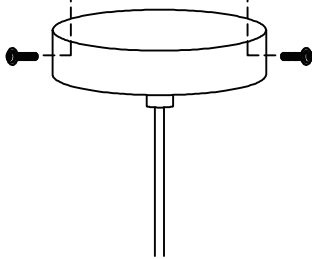

LUCIDE

INSTALLATION DRAWING SPECIFICATIONS

1

2

3

4