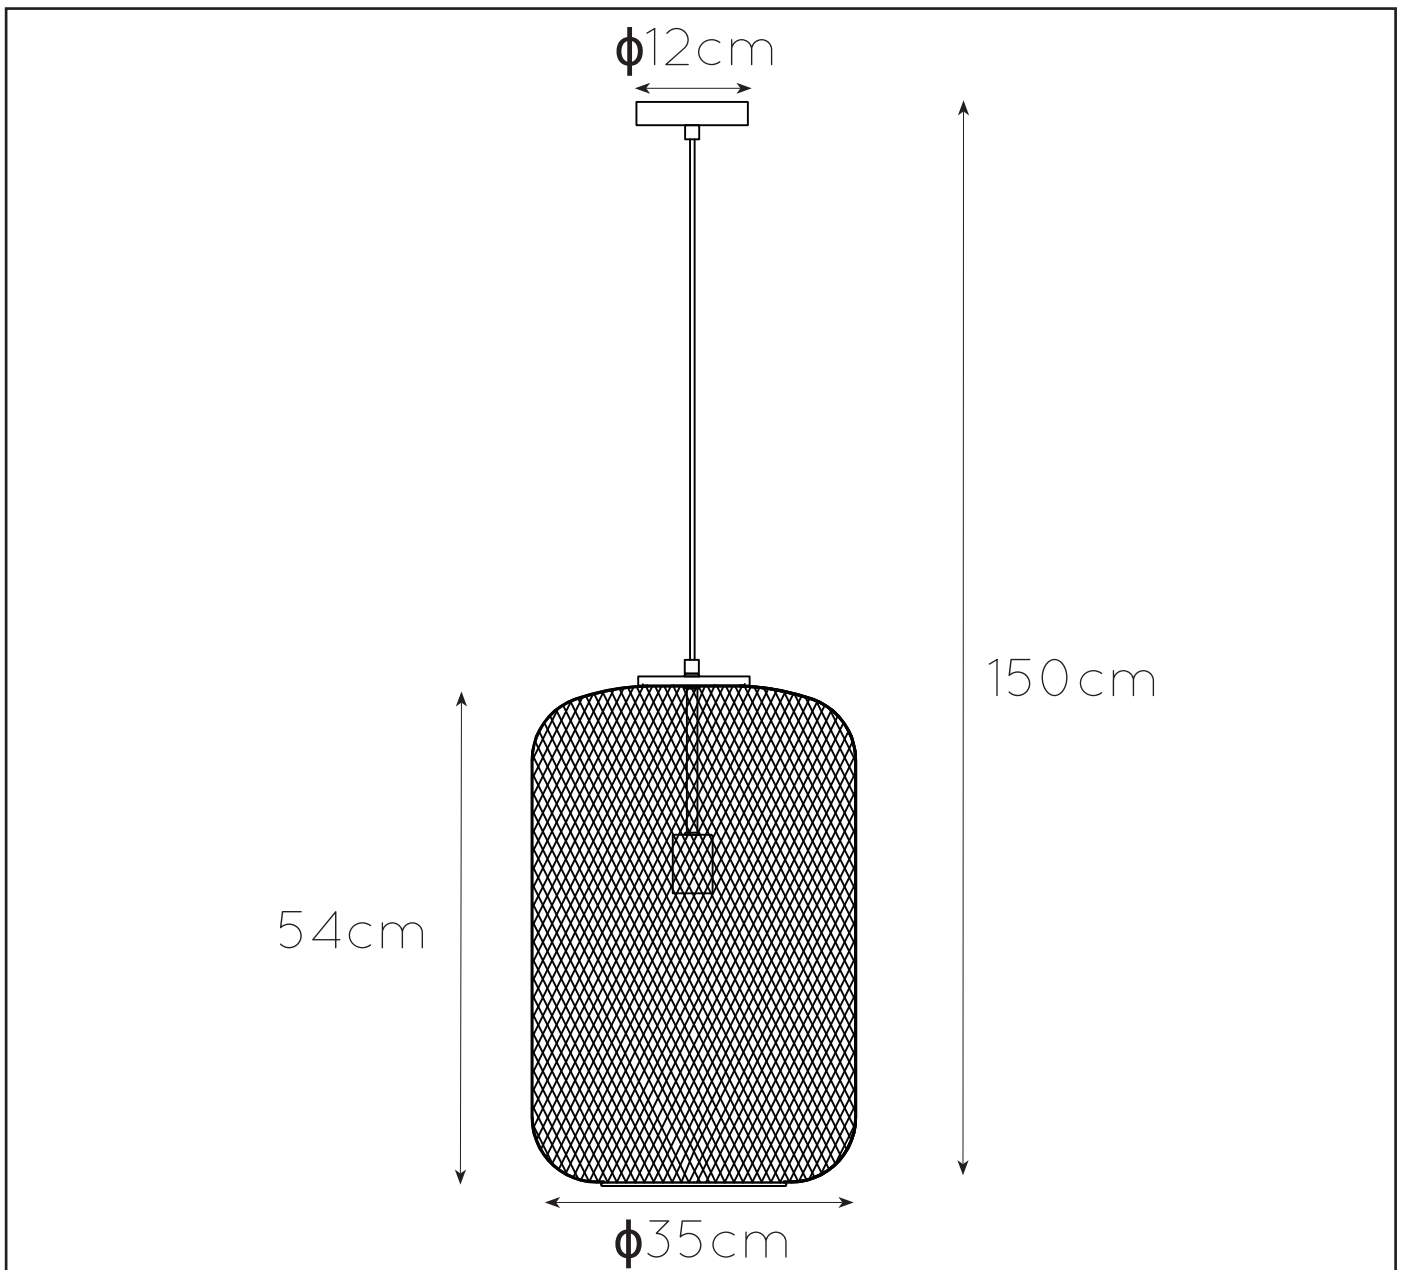

MESH

item number : 45385/35/30
EAN code : 5411212451163

item number : 45385/35/02
EAN code : 5411212451156