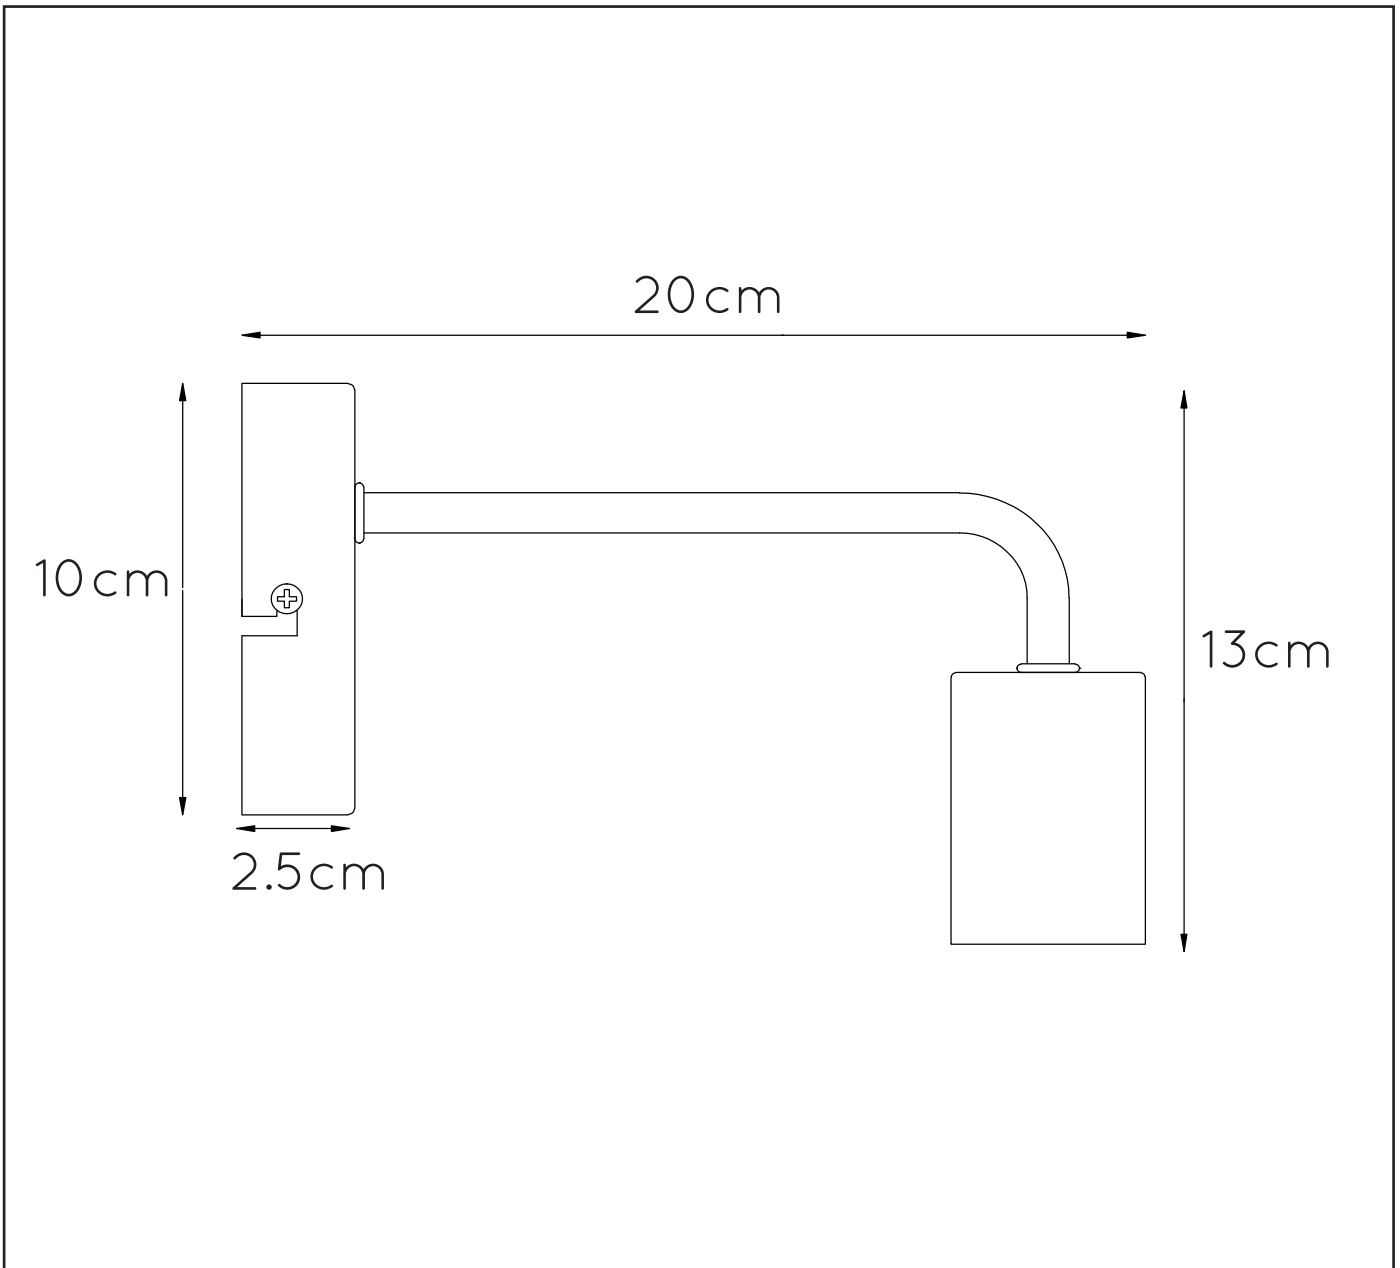

LUCIDE

GENERAL SPECIFICATIONS

RECOMMENDED LUCIDE LIGHT SOURCE

49032/05/62

Light source dimmable : Yes

Light source incl. : No

General

Dimensions LxWxH : 20 cm x 10 cm x 13 cm

Height minimum : -

Height maximum : -

Dimensions shade LxWxH : -

Main material : Metal

Ceiling rose material : Metal

Color : Matt black ;Matt white

Style : Vintage

Shape: -

Weight : 0.45KG

Warranty : 2 years

Product specifications

Dimmable : Yes

Light direction : Around (Diffuse)

Adjustable in height : No

Directional : Not Directional

Cable : No

LUCIDE

INSTALLATION DRAWING SPECIFICATIONS