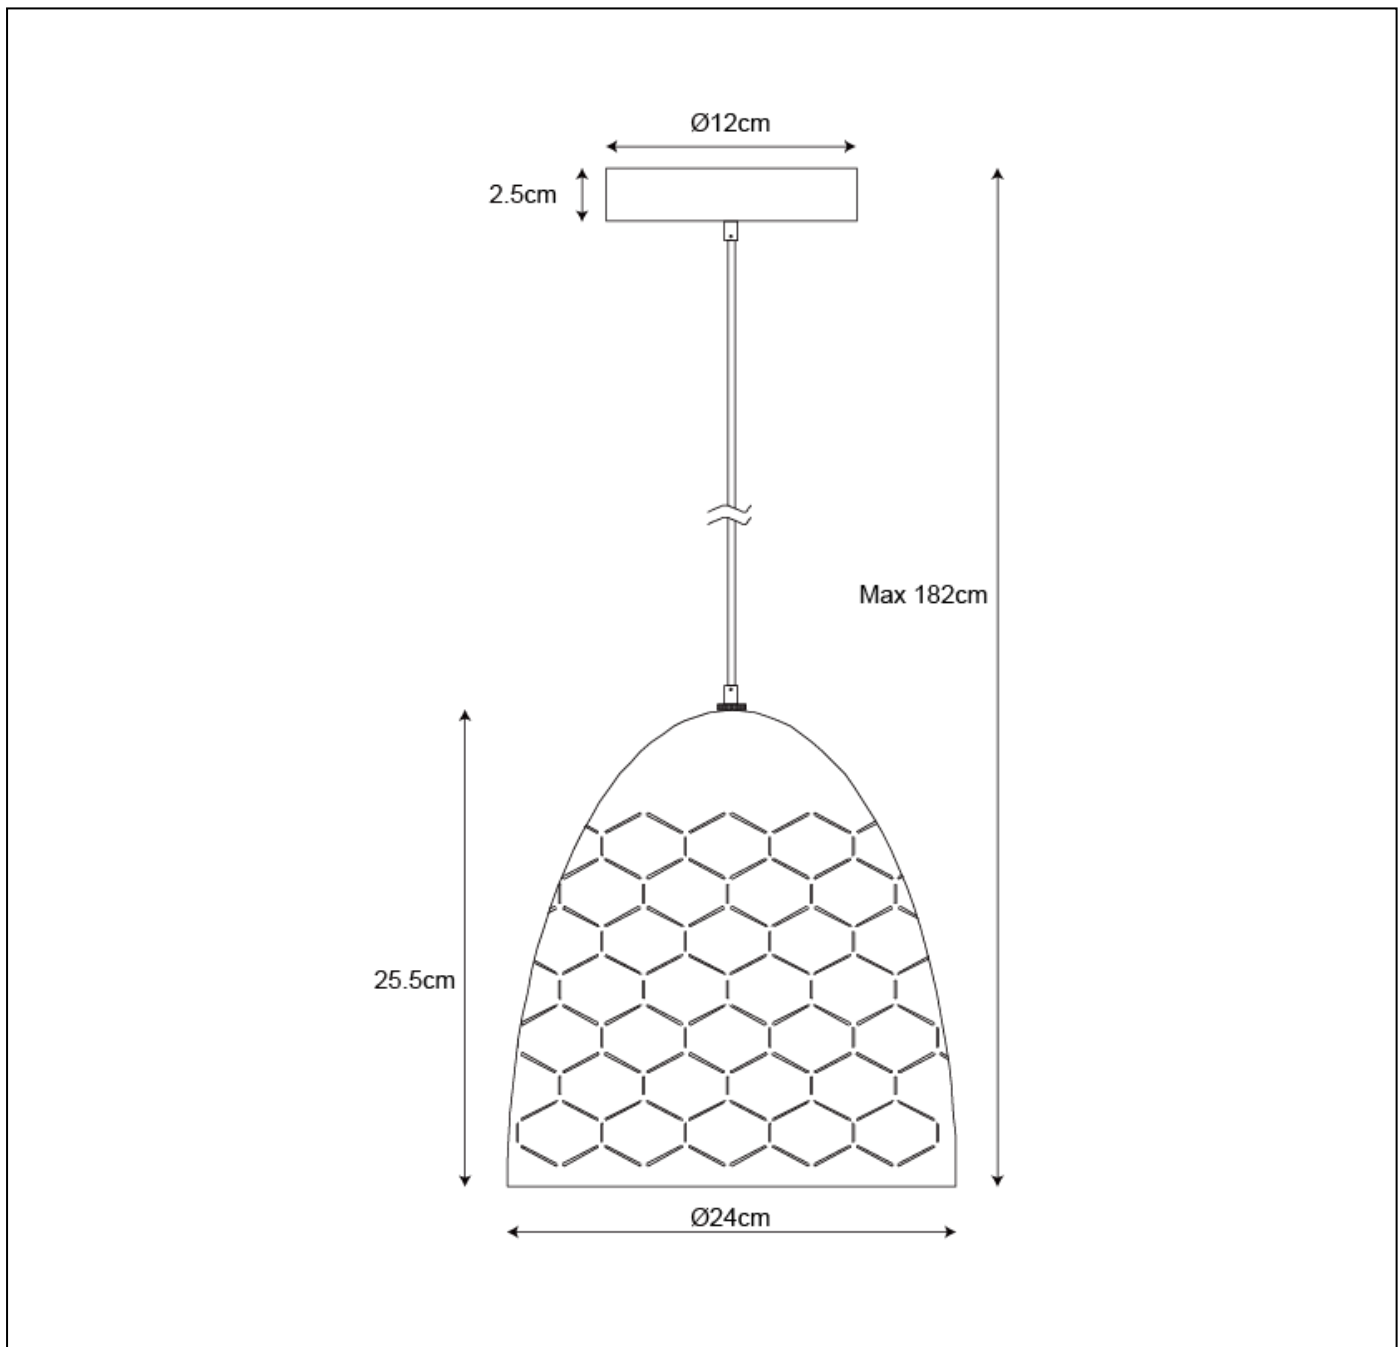

LUCIDE

GENERAL SPECIFICATIONS

RECOMMENDED LUCIDE LIGHT SOURCE

49020/05/67

Light source dimmable : Yes

Light source incl. : No

General

Dimensions LxWxH : 24 cm x 24 cm x 182 cm

Height minimum : 31 cm

Height maximum : 182 cm

Dimensions shade LxWxH : 24cm x 24cm x 25.5cm

Main material : Metal

Ceiling rose material : Metal

Color : Black

Style : Modern

Shape : Round

Weight : 0,85 kg

Warranty : 2 years

Product specifications

Dimmable : Yes

Light direction : Around (Diffuse)

Adjustable in height : Adjustable In
Height (Before Installation)

Directional : Not Directional

Cable : Yes, Cable On Product

Power requirements : 220-240V~50Hz

Bulb type & maximum wattage : E27- max.40W

For more specifications of this product please visit
www.lucide.com

MESH

Item number : 43408/24/30

EAN code : 5411212430489

For more specifications, dimensions please visit