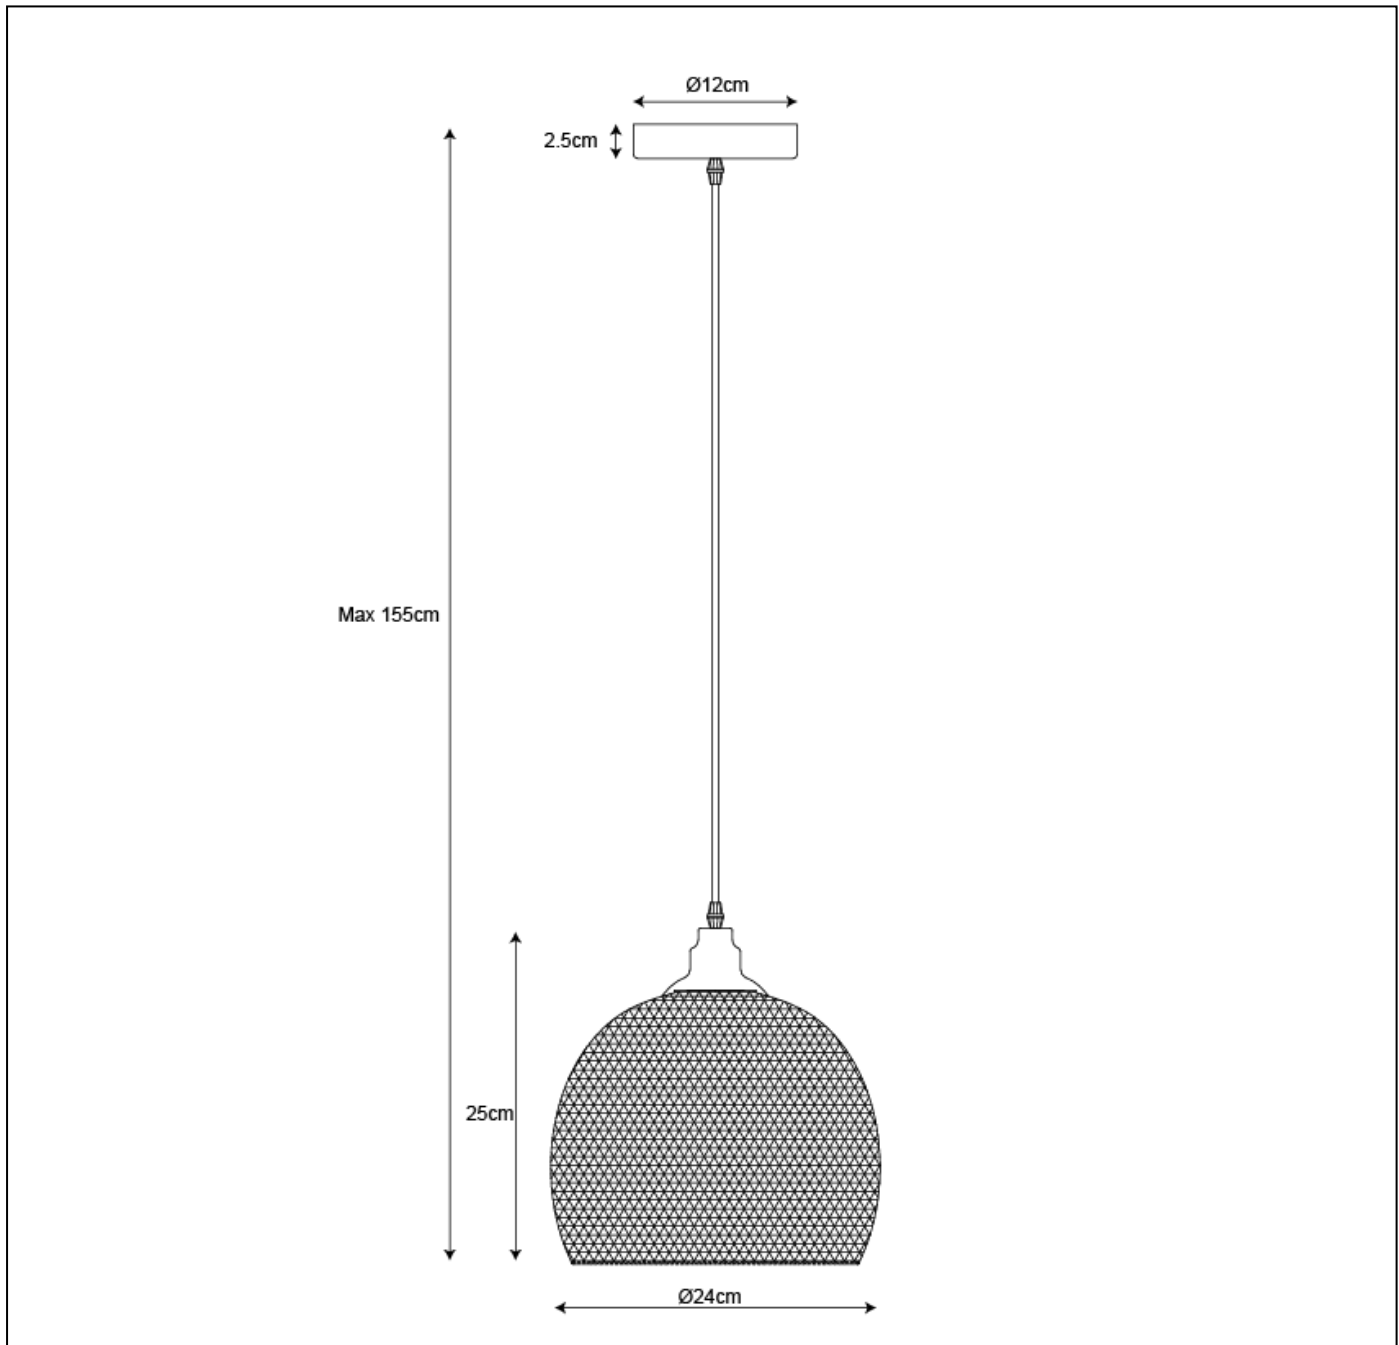

### General

**Dimensions LxWxH :** 24 cm x 24 cm x 155 cm  
**Height minimum :** 28 cm  
**Height maximum :** 155 cm  
**Dimensions shade LxWxH :** 24cm x 24cm x 25cm  
**Main material :** Metal  
**Ceiling rose material :** Metal  
**Color :** Black  
**Style :** Modern  
**Shape :** Round  
**Weight :** 0,6 kg  
**Warranty :** 2 years

### Product specifications

**Dimmable :** Yes  
**Light direction :** Around (Diffuse)  
**Adjustable in height :** Adjustable In Height (Before Installation)  
**Directional :** Not Directional  
**Cable :** Yes, Cable On Product  
**Cable length :** 120 cm  
**Sensor :** Without Sensor  
**Control :** Light Switch Control  
**IP-Class :** 20  
**Electric class :** 1  
**Light source including ? :** No  
**Lamp socket :** E27  
**Light source number :** 1  
**Power requirements :** 220-240V~50Hz  
**Bulb type & maximum wattage :** E27- max.60W

# MESH

Item number : 43404/22/30

EAN code : 411212430380

For more specifications, dimensions please visit

[www.lucide.com](http://www.lucide.com)