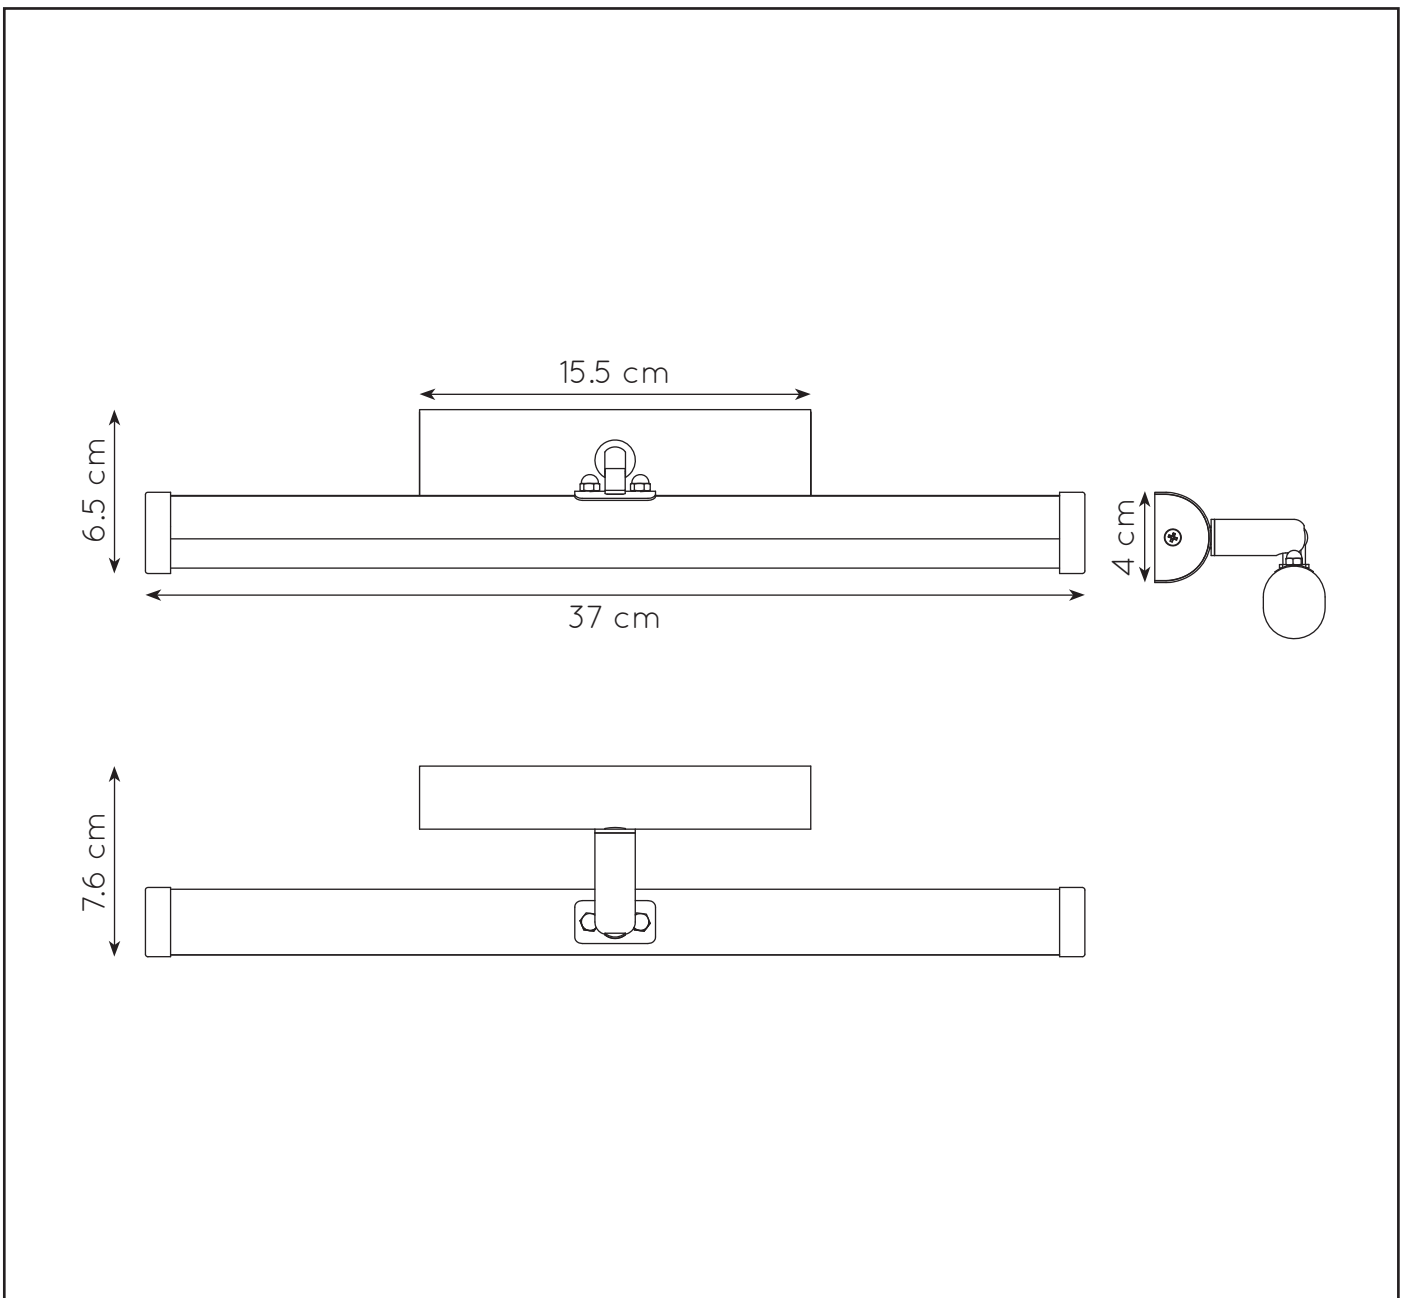

BELPA-LED

Item number : 39210/07/11

EAN code : 5411212390608