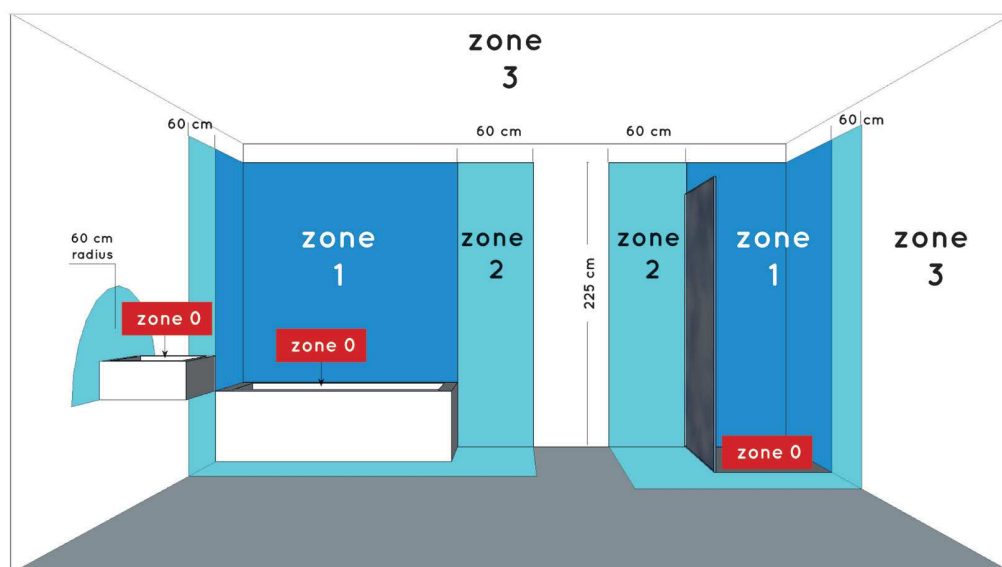

Installation of items in bathroom:

Product specifications

Dimmable : No
Light direction : Line (Diffuse)
Adjustable in height : Not adjustable In Height
(Before Installation)
Directional : Not Directional
Cable : No cable On Product
Cable length : - cm
Sensor : Without Sensor
Control : Light Switch Control
IP-Class : 44
Electric class : 2
Light source including ?: Yes
Lamp socket : T8 LED
Light source number : 1
Power requirements : 220-240V~50Hz
Bulb type & maximum wattage : T8 LED 7W