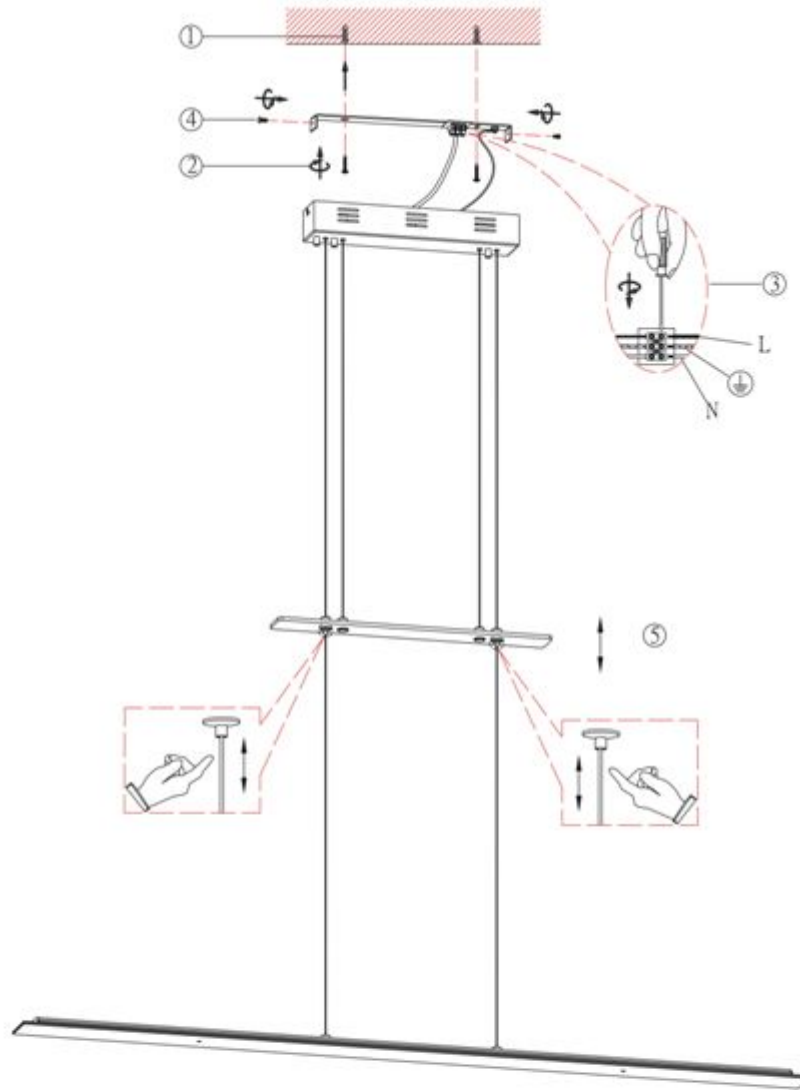

Line drawing of the item (with outline dimensions)

Item number:36403/30/12

Installation drawing (the same as it in its instruction manual)

Technical details

materials used:	Metal,Glass
color:	Satin nickel
dimmable and how is the fixture dimmable:	Driver dimmable
size: Height: Length: Width: Net Weight:	1000-1400mm 1150mm 60mm 2.7KGS
power requirements:	220-240~50Hz
bulb type and maximum Wattage:	LED 6W
number of bulbs:	5xLED
IP degree:	IP20