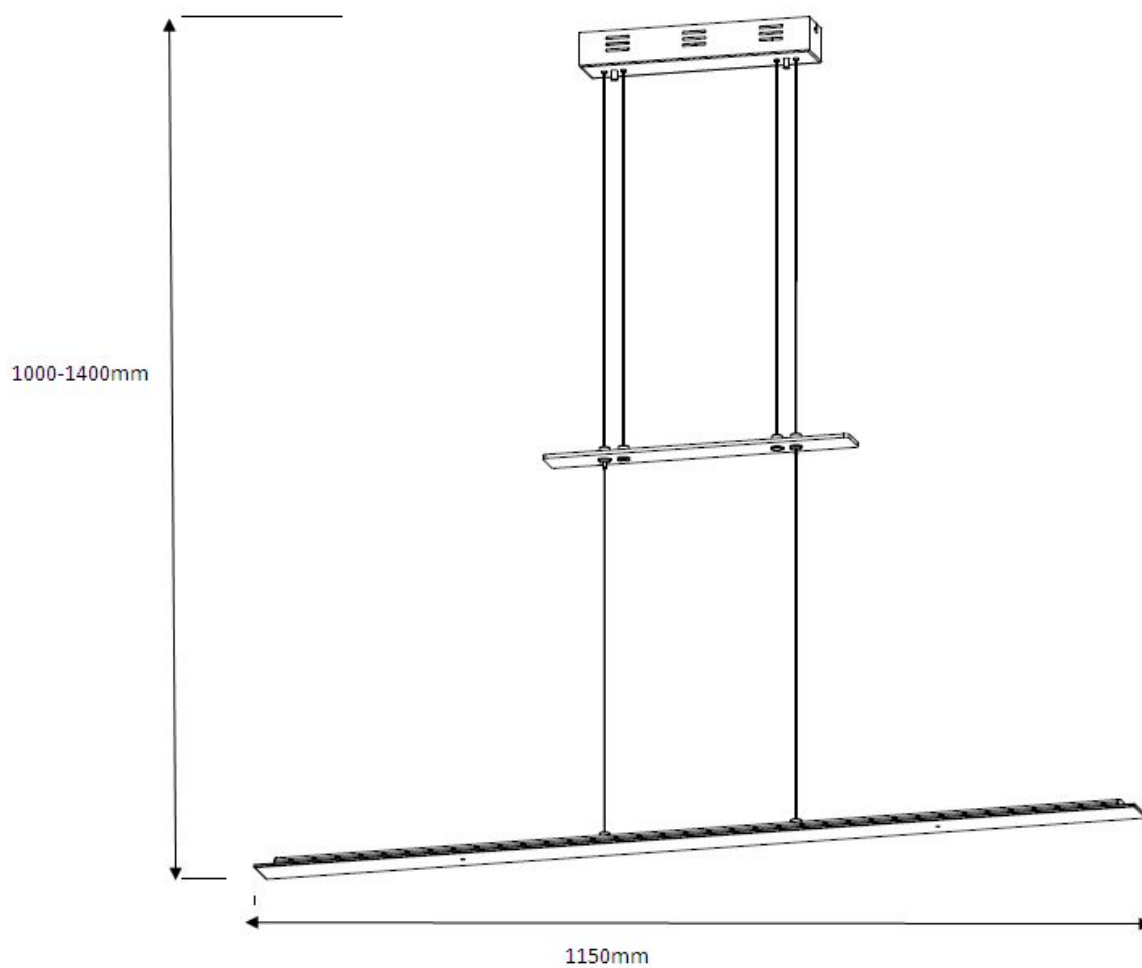

Line drawing of the item (with outline dimensions)

Item number:36403/30/12

Installation drawing (the same as it in its instruction manual)

Technical details

materials used:	Metal,Glass
color:	Satin nickel
dimmable and how is the fixture dimmable:	Driver dimmable
size: Height: Length: Width: Net Weight:	1000-1400mm 1150mm 60mm 2.7KGS
power requirements:	220-240~50Hz
bulb type and maximum Wattage:	LED 6W
number of bulbs:	5xLED
IP degree:	IP20