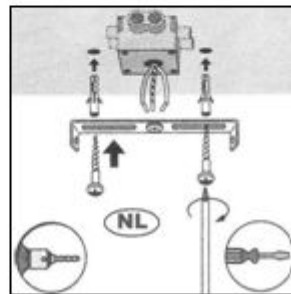

Line drawing of the item (with outline dimensions)

Item number:36403/30/12

Installation drawing (the same as it in its instruction manual)

Technical details

materials used:	Metal,Glass
color:	Satin nickel
dimmable and how is the fixture dimmable:	Driver dimmable
size: Height: Length: Width: Net Weight:	1000-1400mm 1150mm 60mm 2.7KGS
power requirements:	220-240~50Hz
bulb type and maximum Wattage:	LED 6W
number of bulbs:	5xLED
IP degree:	IP20