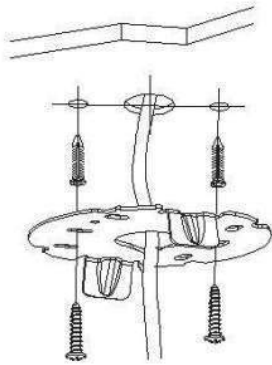

1

2

3

4

Dit product bevat een lichtbron van energie-efficiëntieklasse G
Ce produit contient une source lumineuse de classe énergétique G
This product contains a light source of energy efficiency class G
Dieses Produkt enthält eine Lichtquelle der Energieeffizienzklasse G
Ten produkt zawiera źródło światła o klasie efektywności energetycznej G