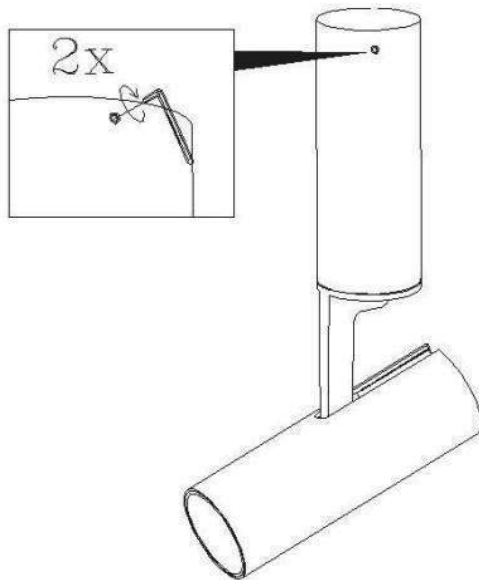

item number :35909/13/31

EAN code : 5411212351593

GREG-LED

General

Dimensions LxWxH : 14 cm x 5 cm x 28 cm

Height minimum : 28 cm

Height maximum : 28 cm

Dimensions shade LxWxH : -

Main material : Aluminum

Ceiling rose material : -

Color : White

Style : Modern

Shape : Cylinder

Weight : 0,62 kg

Warranty : 3 years

Product specifications

Dimmable : No

Light direction : Downlight

Adjustable in height : Not In Height
Adjustable

Directional : Rotatable & Titable

Cable : No Cable On Product(360 Degree)

Cable length : -

Sensor : Without Sensor

Control : Light Switch Control

www.lucide.com

GREG-LED

Item number : 35909/13/31

EAN code : 5411212351593

1

2

3

4