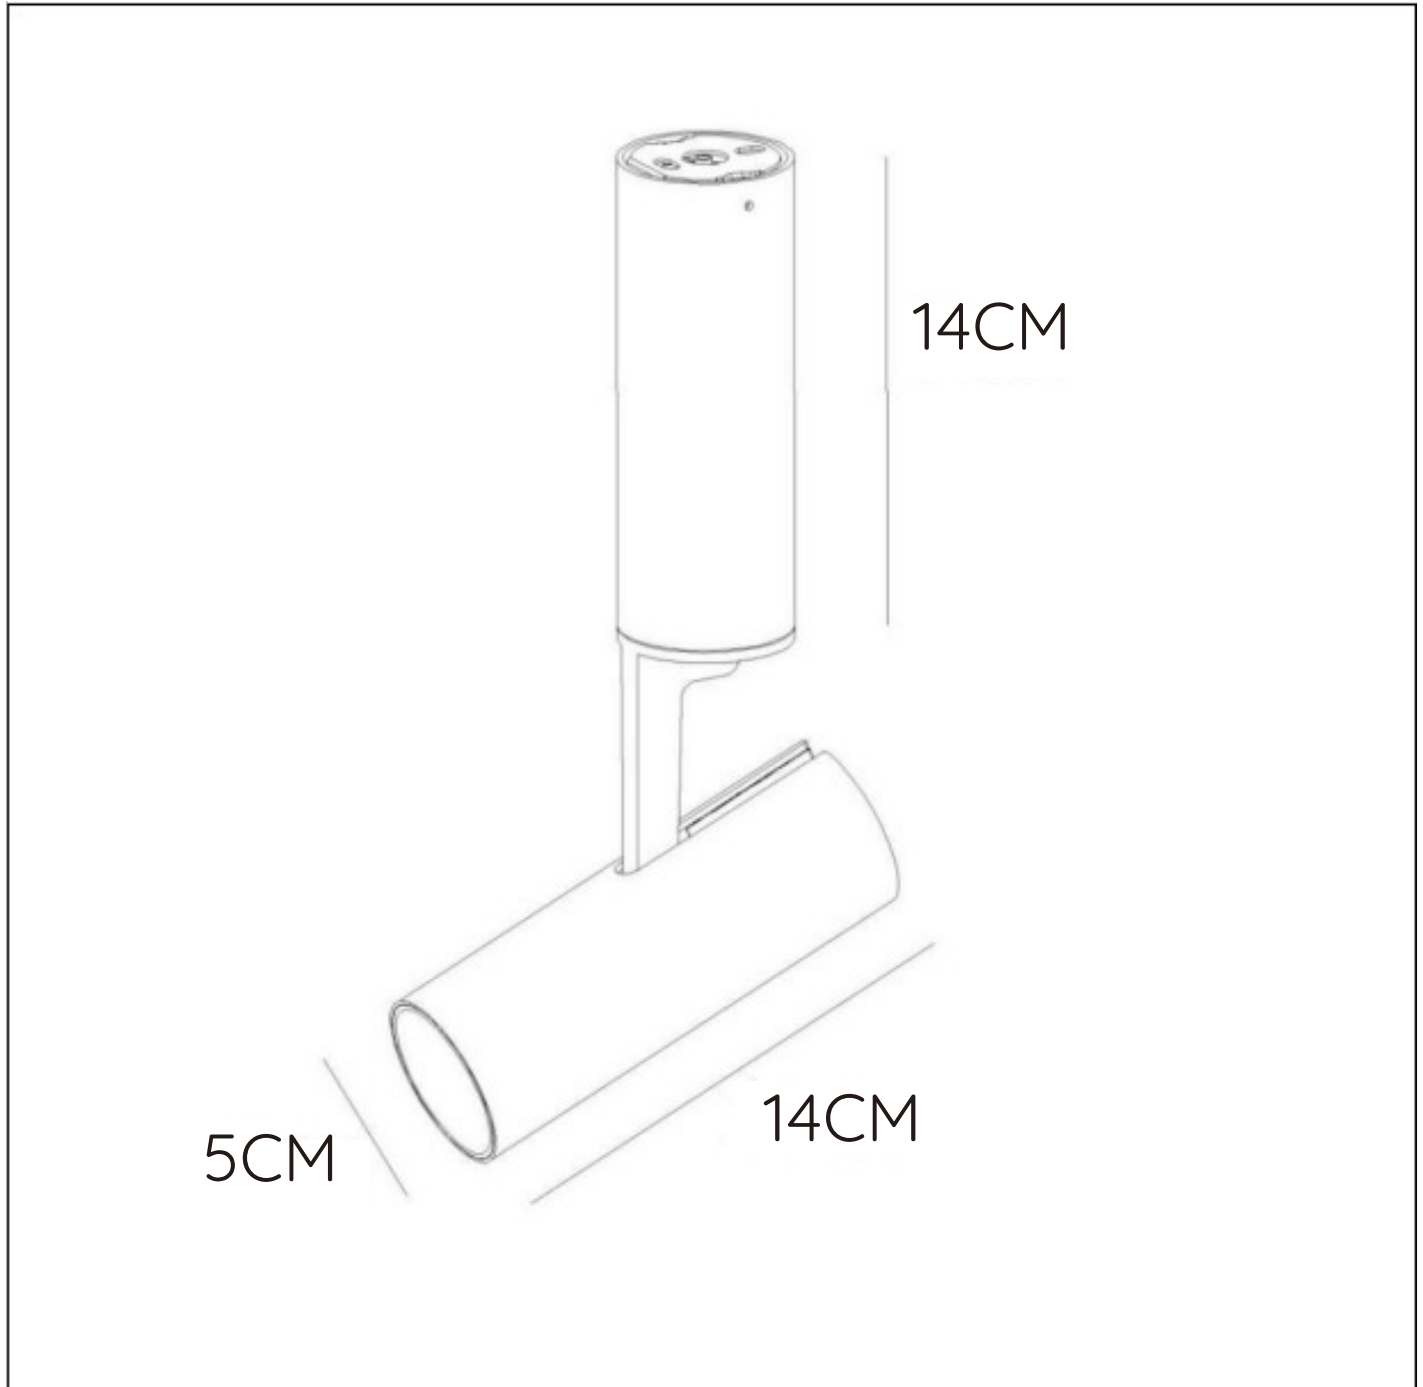

GREG-LED

Item number : 35909/13/31

EAN code : 5411212351593