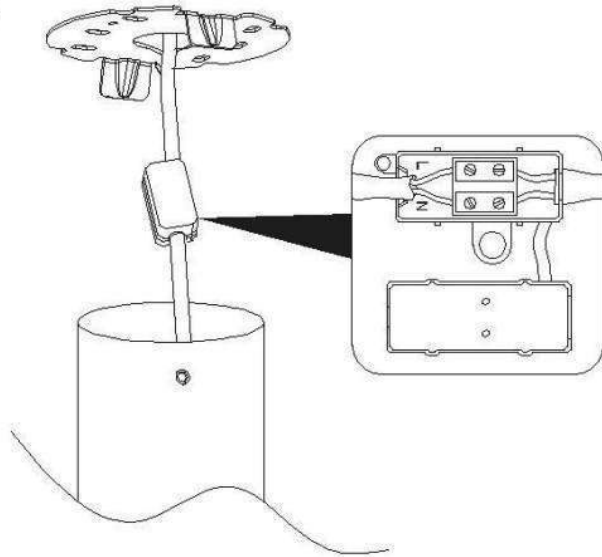

item number :35909/13/31

EAN code : 5411212351593

GREG-LED

General

Dimensions LxWxH : 14 cm x 5 cm x 28 cm

Height minimum : 28 cm

Height maximum : 28 cm

Dimensions shade LxWxH : -

Dimmable : No

Light direction : Downlight

Adjustable in height : Not In Height
Adjustable

Directional : Rotatable & Titable

Cable : No Cable On Product(360 Degree)

Cable length : -

Sensor : Without Sensor

Control : Light Switch Control

www.lucide.com

GREG-LED

Item number : 35909/13/31

EAN code : 5411212351593

1

2

3

4