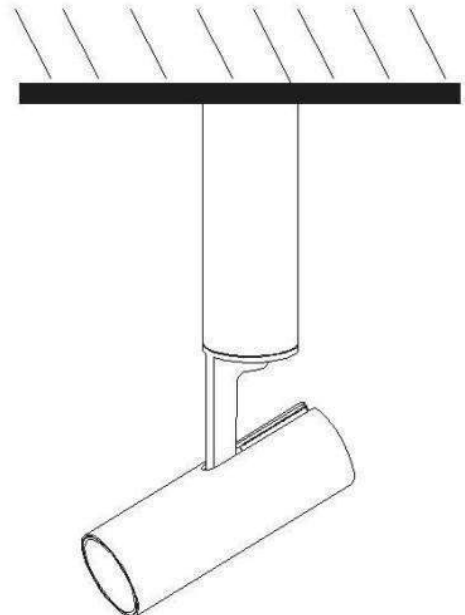

item number :35909/13/31

EAN code : 5411212351593

GREG-LED

General

Dimensions LxWxH : 14 cm x 5 cm x 28 cm

Height minimum : 28 cm

Height maximum : 28 cm

Dimensions shade LxWxH : -

Main material : Aluminum

Ceiling rose material : -

Color : White

Style : Modern

Shape : Cylinder

Weight : 0,62 kg

Warranty : 3 years

Product specifications

Dimmable : No

Light direction : Downlight

Adjustable in height : Not In Height
Adjustable

Directional : Rotatable & Titable

Cable : No Cable On Product(360 Degree)

Cable length : -

Sensor : Without Sensor

Control : Light Switch Control

www.lucide.com

GREG-LED

Item number : 35909/13/31

EAN code : 5411212351593

1

2

3

4