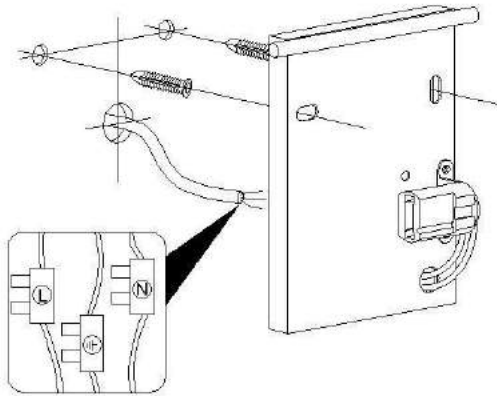

Cable length : -

Sensor : Without Sensor

Control : Light Switch Control

IP-Class : 20

Electric class : 1

Light source including ? : No

Lamp socket : G9

Light source number : 1

Power requirements : 220-240V~50/60Hz

Bulb type & maximum wattage : G9- max.40W

For more specifications of this product please visit

www.lucide.com

GIPSY

Item number : 35201/18/31

EAN code : 5411212351500

1