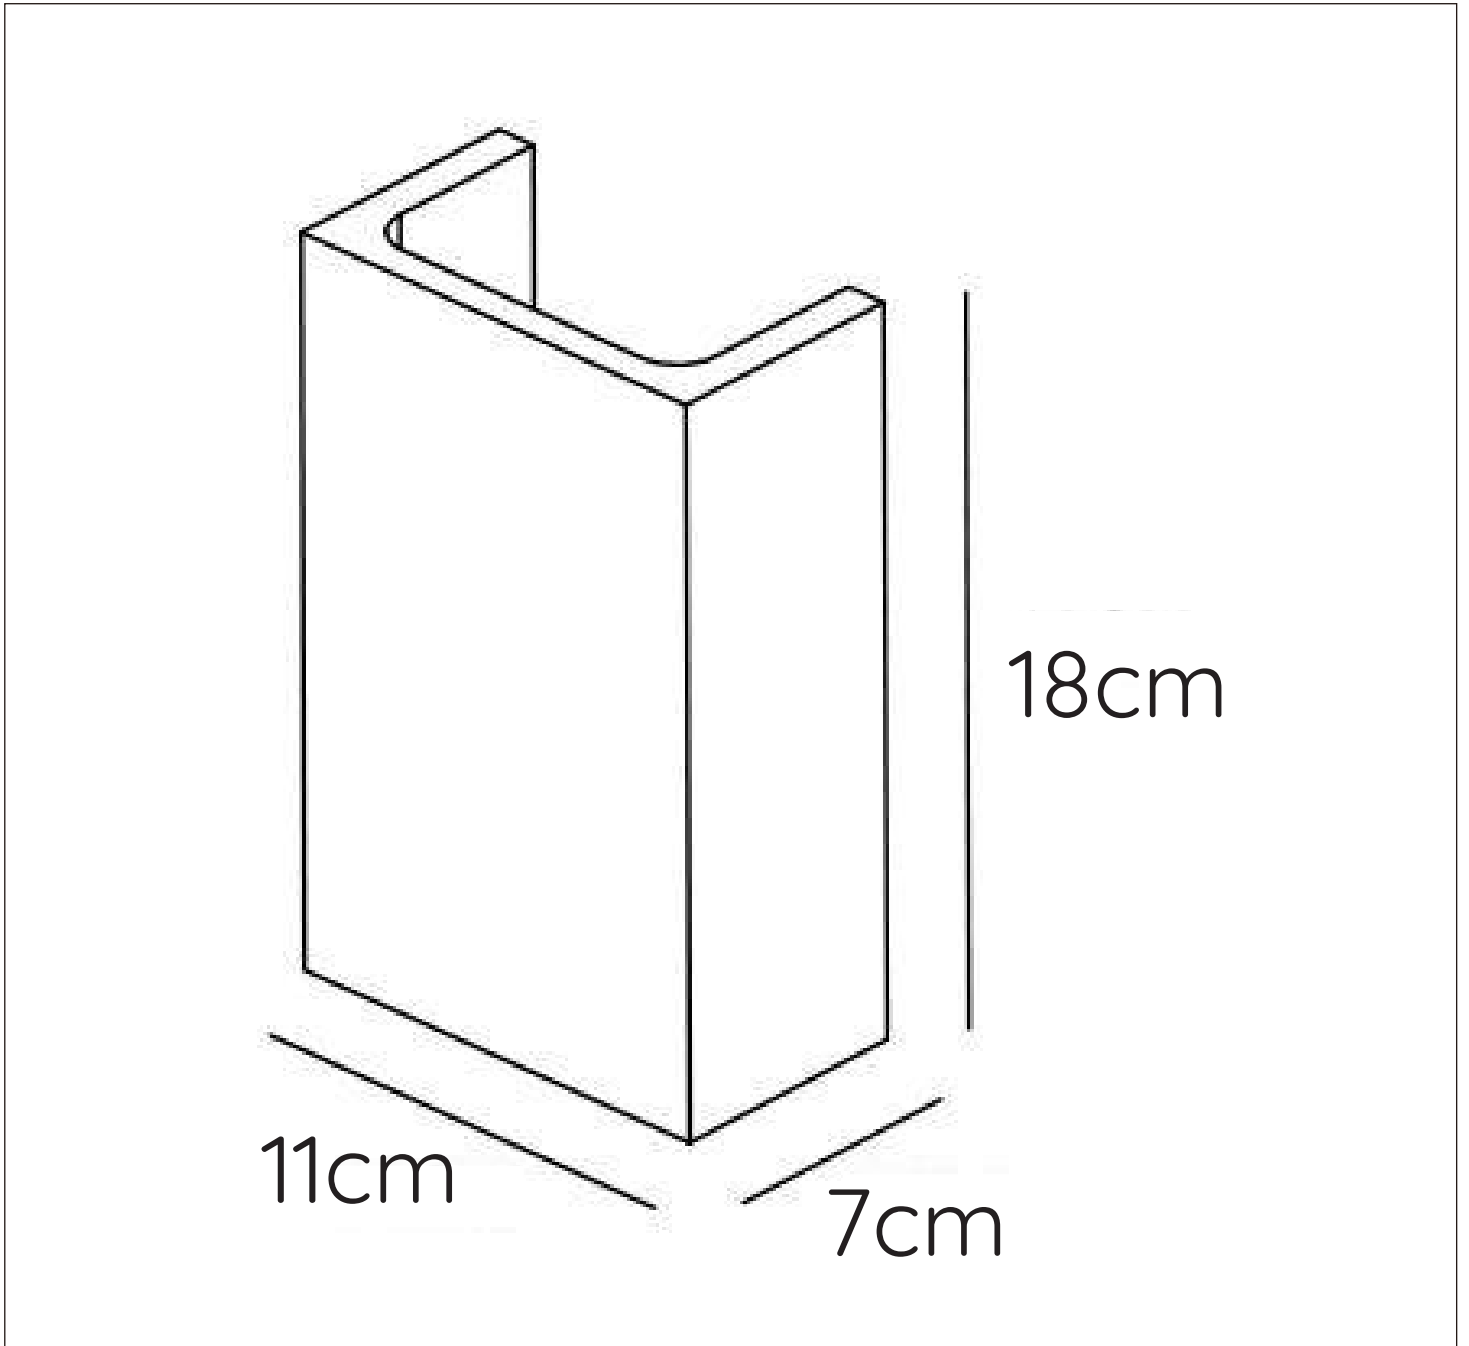

GIPSY

Item number : 35201/18/31

EAN code : 5411212351500