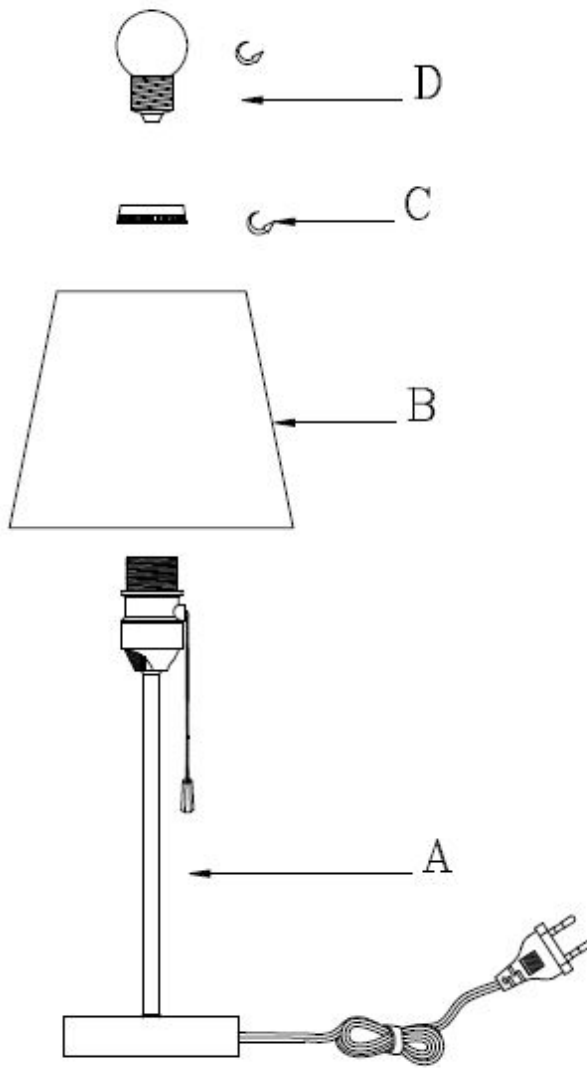

Line drawing of the item (with outline dimensions)

Item number: 34523/81/55

Installation drawing (the same as it in its instruction manual)

Technical details

materials used:	Table lamp	
color:	text	
dimmable and how is the fixture dimmable:		
size:	Height:	39cm
	Length:	
	Width:	18cm
	Net Weight:	0.7KG
power requirements:	220V-240V~50Hz	
bulb type and maximum Wattage:	1xE27 /40W	
number of bulbs:	1XE27	
IP degree:	IP20	