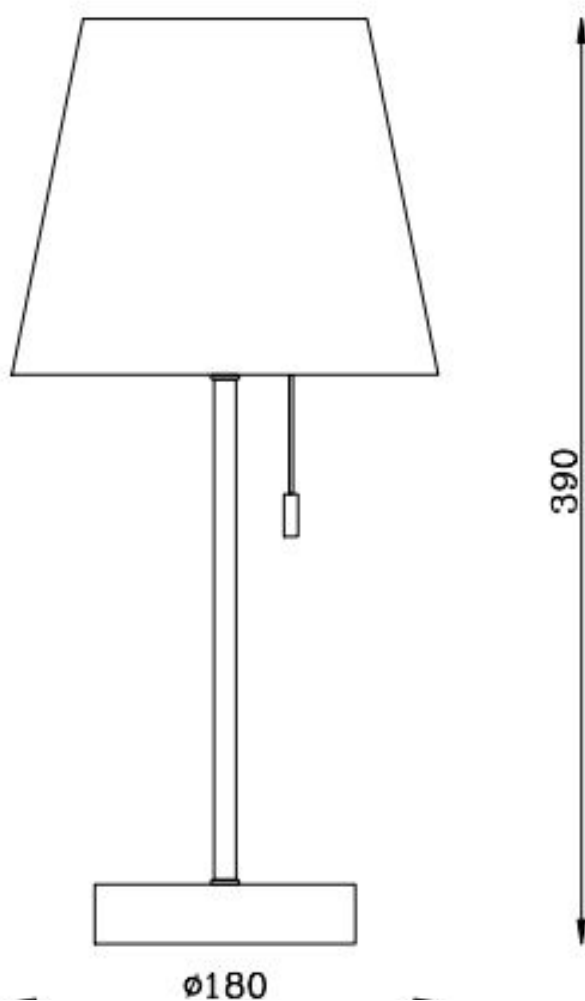

Line drawing of the item (with outline dimensions)

Item number: 34523/81/55

Installation drawing (the same as it in its instruction manual)

Technical details

materials used:	Table lamp	
color:	text	
dimmable and how is the fixture dimmable:		
size:	Height:	39cm
	Length:	
	Width:	18cm
	Net Weight:	0.7KG
power requirements:	220V-240V~50Hz	
bulb type and maximum Wattage:	1xE27 /40W	
number of bulbs:	1XE27	
IP degree:	IP20	