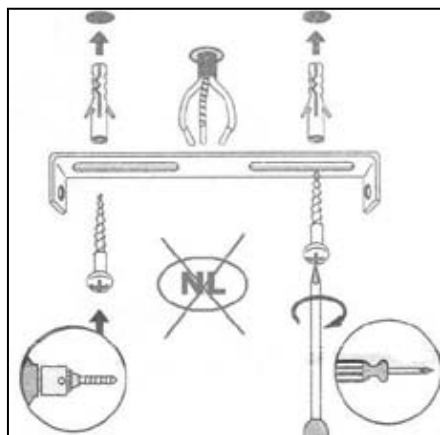

Item number: 34427/06/41

Technical details

Materials used:	Concrete shade + metal ceiling cap + glass bulb
Color:	Grey concrete + chrome ceiling cap
Dimmable and how is fixture dimmable	No dimmable
Size:	Height: 140cm
	Length: 5.8cm
	Width: 5.8cm
	Net weight: 0.65kg
Power requirements:	220-240V~50HZ
Bulb type and maximum wattage:	E27 LED 6W
Number of bulbs:	1 X E27
IP degree:	IP20