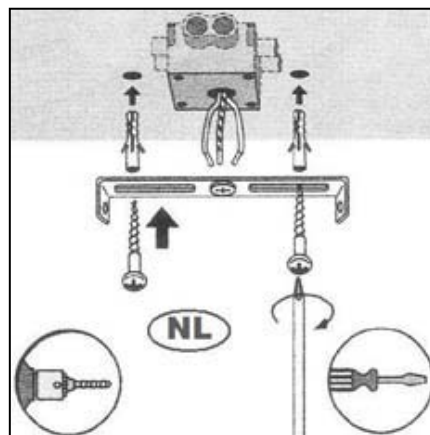

Item number: 34427/06/41

Technical details

Materials used:	Concrete shade + metal ceiling cap + glass bulb
Color:	Grey concrete + chrome ceiling cap
Dimmable and how is fixture dimmable	No dimmable
Size:	Height: 140cm
	Length: 5.8cm
	Width: 5.8cm
	Net weight: 0.65kg
Power requirements:	220-240V~50HZ
Bulb type and maximum wattage:	E27 LED 6W
Number of bulbs:	1 X E27
IP degree:	IP20