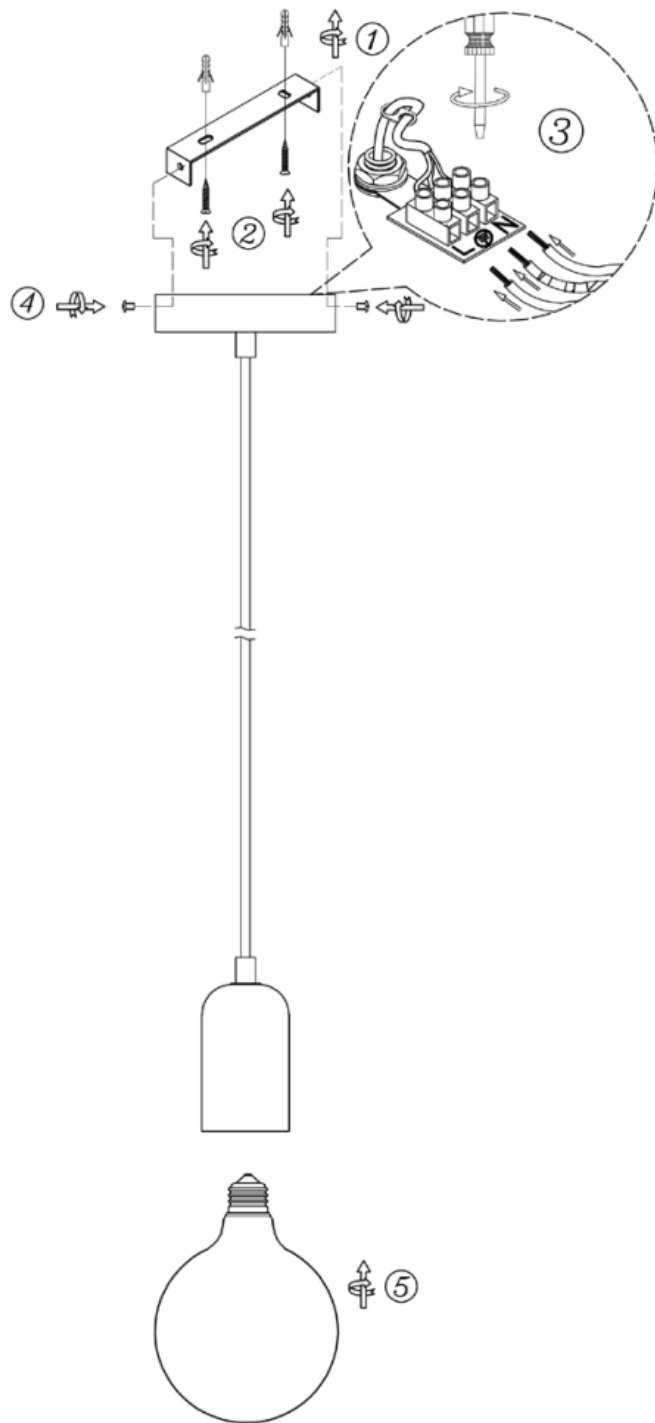

Item number: 34427/06/41

Technical details

Materials used:	Concrete shade + metal ceiling cap + glass bulb
Color:	Grey concrete + chrome ceiling cap
Dimmable and how is fixture dimmable	No dimmable
Size:	Height: 140cm
	Length: 5.8cm
	Width: 5.8cm
	Net weight: 0.65kg
Power requirements:	220-240V~50HZ
Bulb type and maximum wattage:	E27 LED 6W
Number of bulbs:	1 X E27
IP degree:	IP20