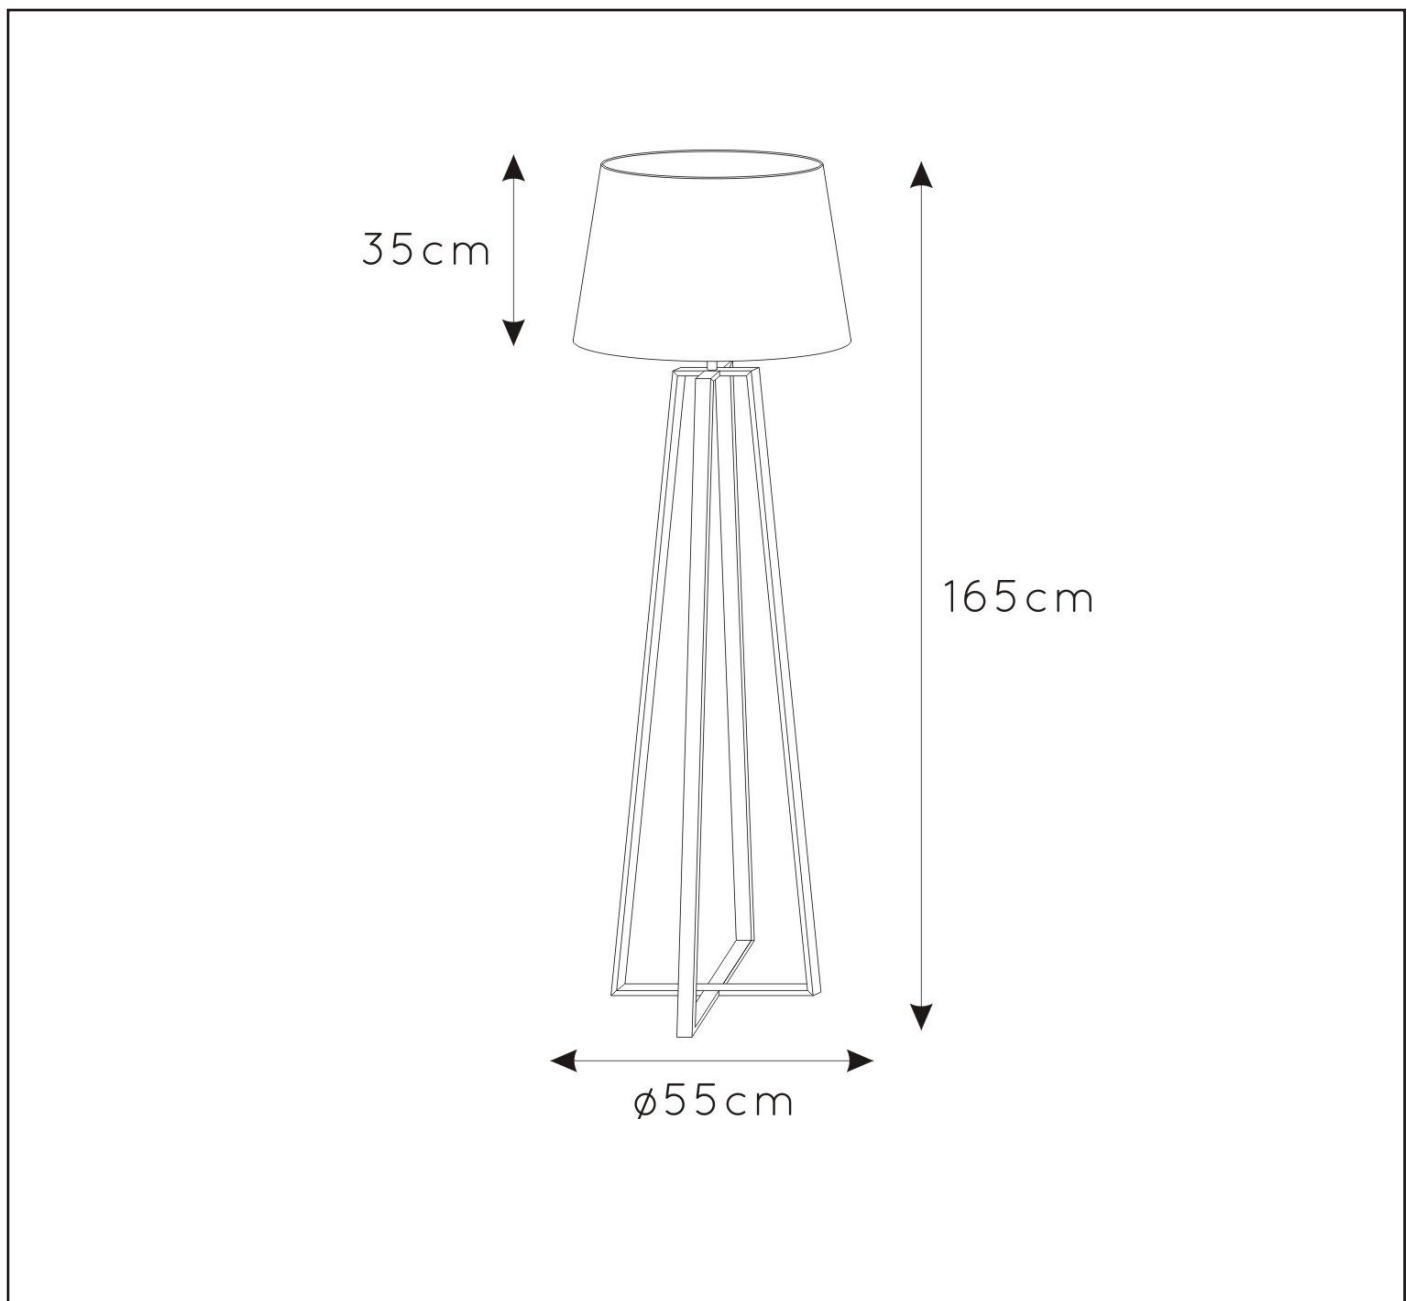

### General

Dimensions LxWxH : Ø 55 cm x 165cm  
 Height minimum : 165cm  
 Height maximum : 165cm  
 Dimensions shade LxWxH : Ø55cmxØ44cmx35cm  
 Main material : Steel+fabric  
 Ceiling rose material : -  
 Color : Antique copper with coffee shade  
 Style : Modern  
 Shape : As shown  
 Weight : 0.9/4.0kg  
 Warranty : 2 years

### Product specifications

Dimmable : No  
 Light direction : No  
 Adjustable in height : No  
 Directional : No  
 Cable : Yes, Cable on product  
 Cable length : 200cm  
 Sensor : Without Sensor  
 Control : On/off Switch In The Cord  
 IP-Class : 20  
 Electric class : 2  
 Light source including ? : No  
 Lamp socket : E27  
 Light source number : 1  
 Power requirements : 220-240V~50Hz  
 Bulb type & maximum wattage: E27 max.60W

For more specifications of this product please visit  
[www.lucide.com](http://www.lucide.com)

LUCIDE

TECHNICAL DRAWING & DIMENSIONS

## COFFEE LAMP

item number : 31798/81/97

EAN code : 5411212315038

For more specifications, dimensions please visit

[www.lucide.com](http://www.lucide.com)