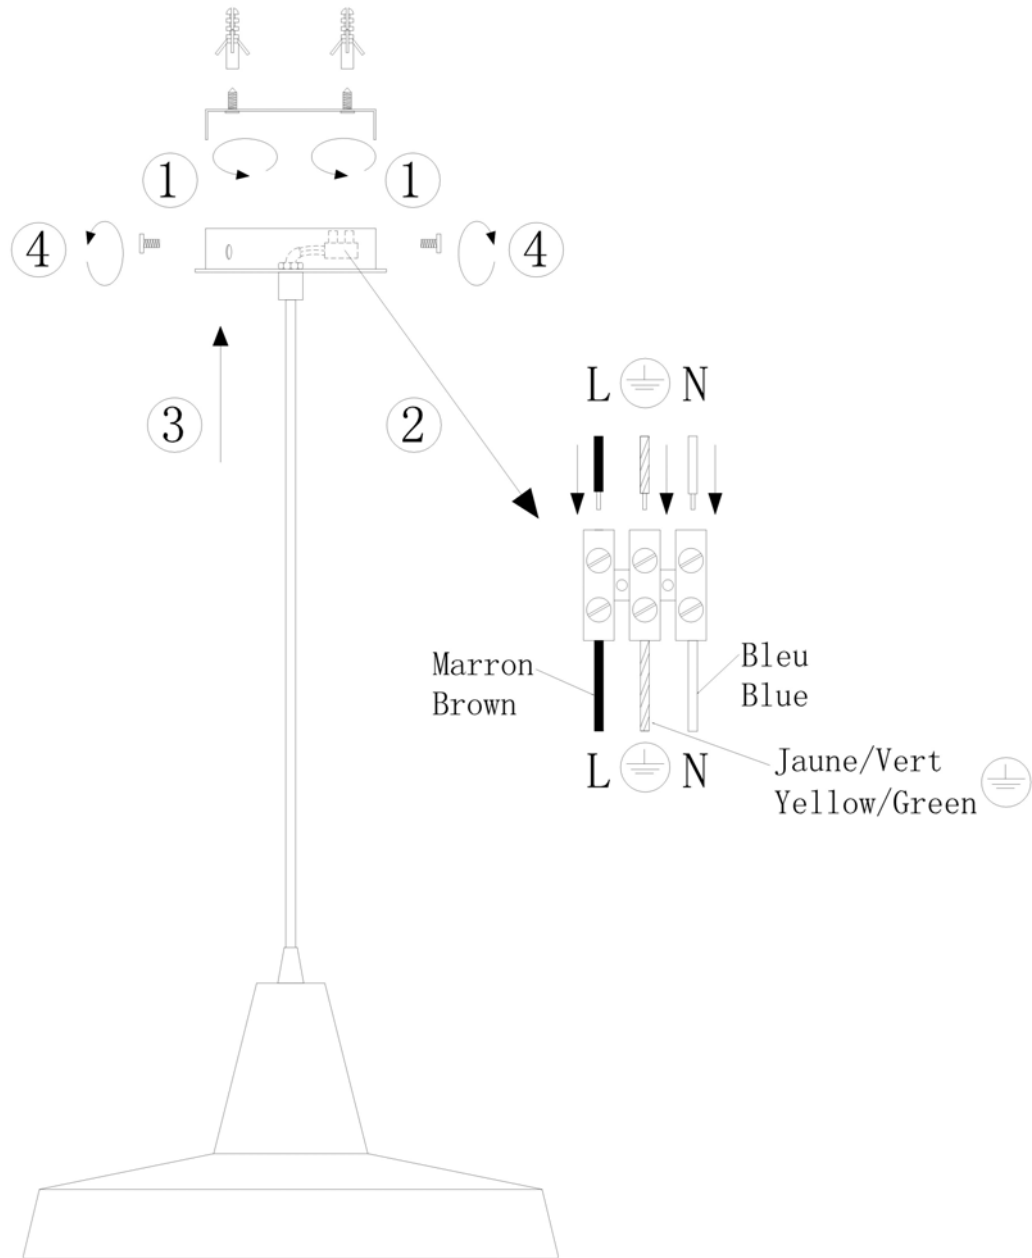

Line drawing of the item (with outline dimensions)

Item number: 31492/18/36

Installation drawing (the same as it in its instruction manual)

Technical details

materials used:	Aluminium	
color:	36	grey
dimmable and how is the fixture dimmable:		
size:	Height:	170cm
	Length:	
	Width:	D33cm
	Net Weight:	1.5kgs
power requirements:	220-240V~50HZ	
bulb type and maximum Wattage:	LED	Max.18w
number of bulbs:	1XLED	
IP degree:	IP20	