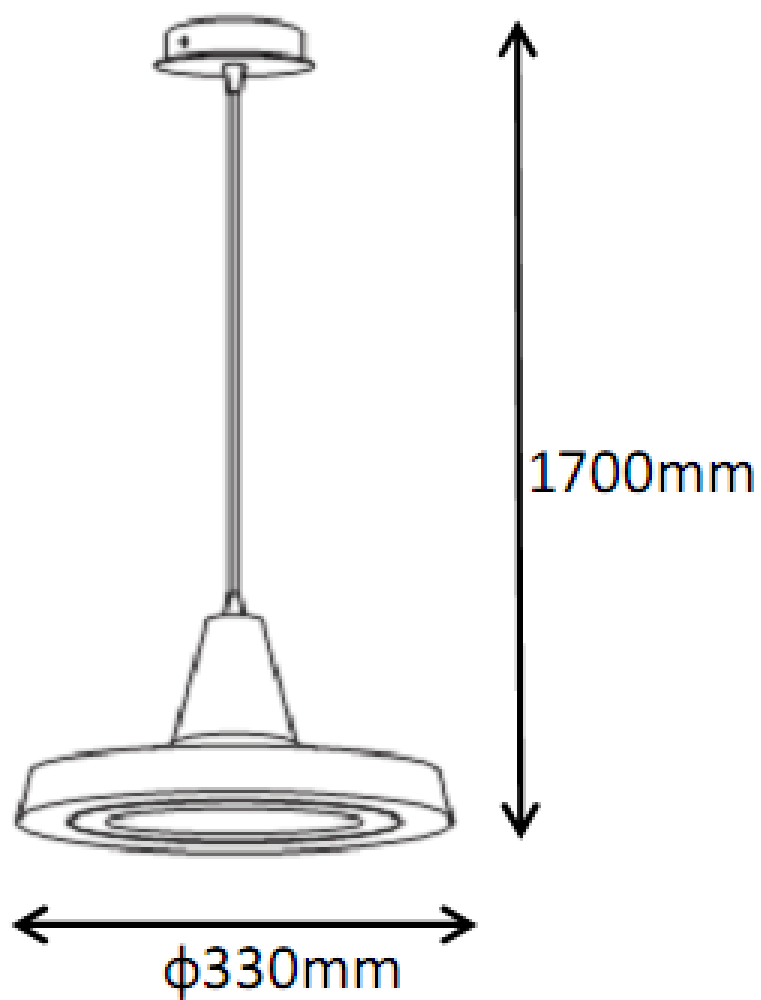

Line drawing of the item (with outline dimensions)

Item number: 31492/18/36

Installation drawing (the same as it in its instruction manual)

Technical details

materials used:	Aluminium	
color:	36	grey
dimmable and how is the fixture dimmable:		
size:	Height:	170cm
	Length:	
	Width:	D33cm
	Net Weight:	1.5kgs
power requirements:	220-240V~50HZ	
bulb type and maximum Wattage:	LED	Max.18w
number of bulbs:	1XLED	
IP degree:	IP20	