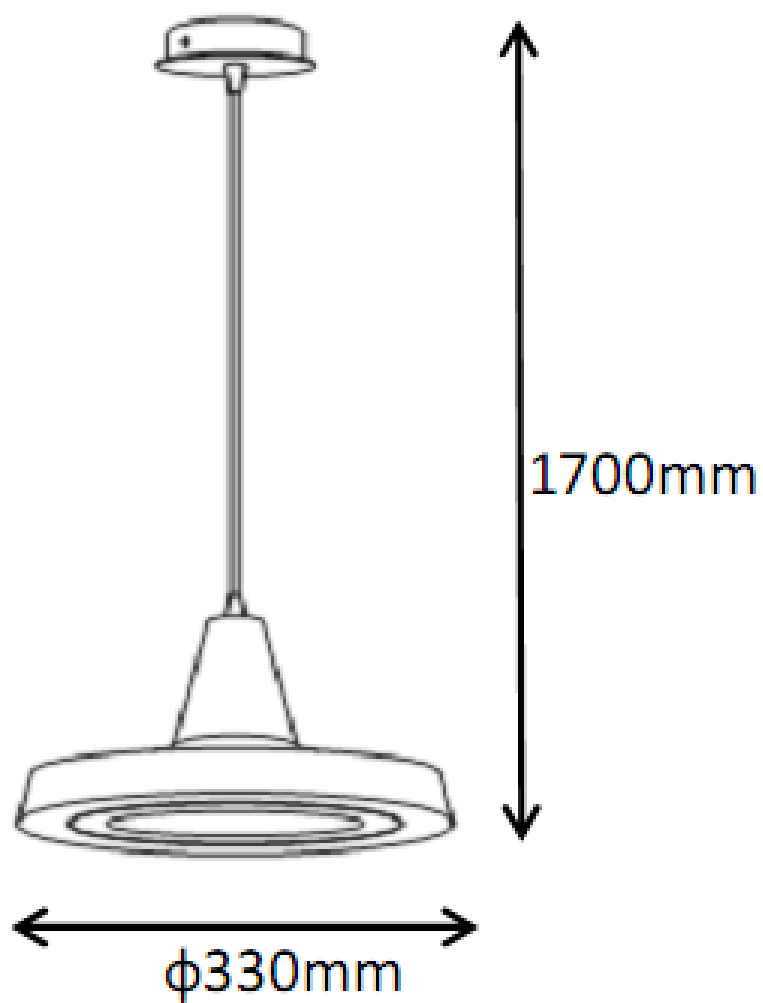

Line drawing of the item (with outline dimensions)

Item number: 31492/18/31

Installation drawing (the same as it in its instruction manual)

### Technical details

materials used:	Aluminium	
color:	31	White
dimmable and how is the fixture dimmable:		
size:	Height:	170cm
	Length:	
	Width:	D33cm
	Net Weight:	1.5kgs
power requirements:	220-240V~50HZ	
bulb type and maximum Wattage:	LED	Max.18w
number of bulbs:	1XLED	
IP degree:	IP20	