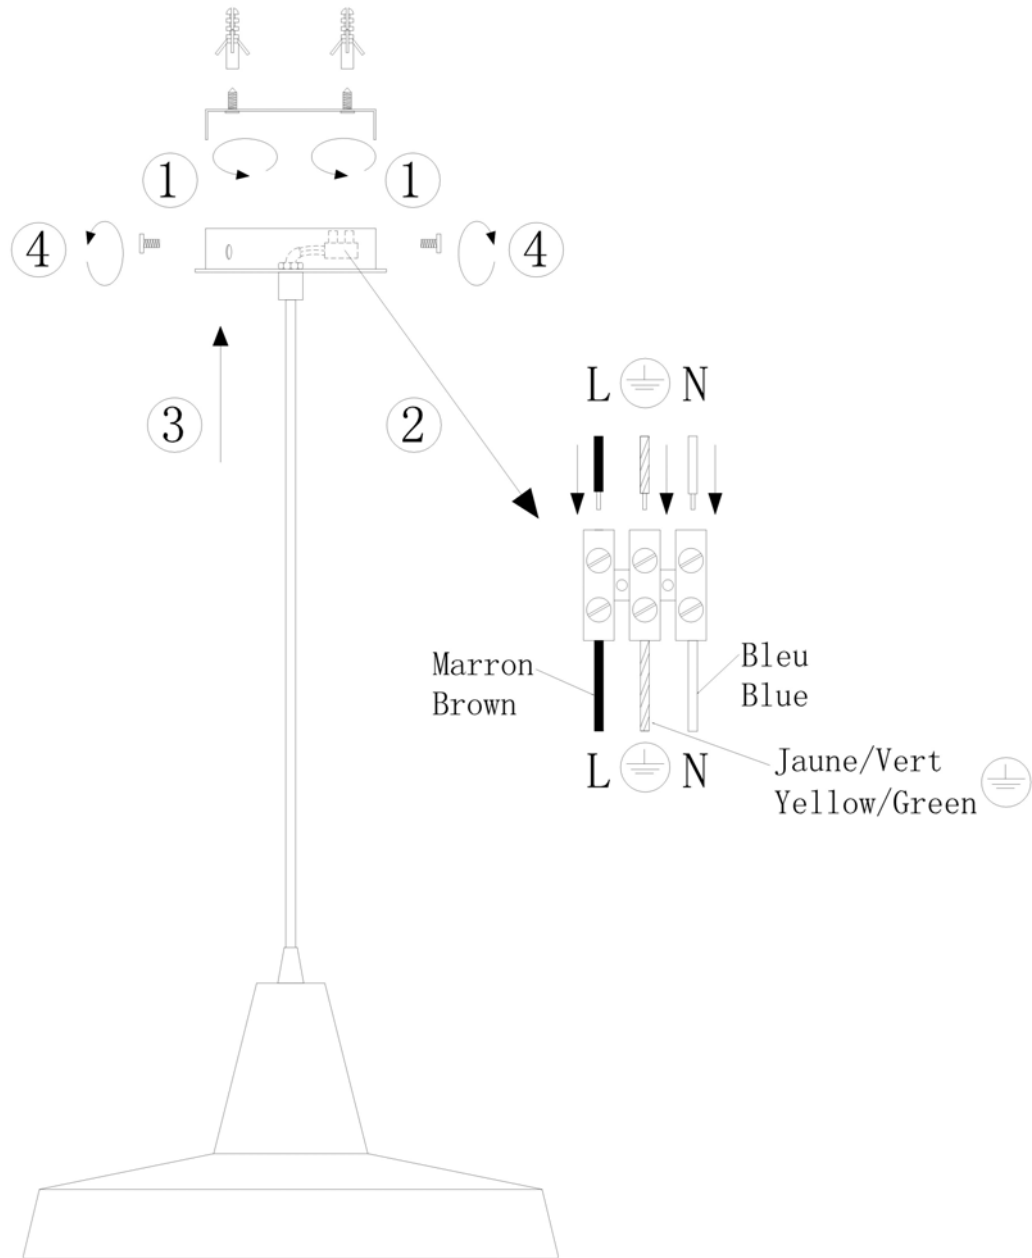

Line drawing of the item (with outline dimensions)

Item number: 31492/18/31

Installation drawing (the same as it in its instruction manual)

### Technical details

materials used:	Aluminium	
color:	31	White
dimmable and how is the fixture dimmable:		
size:	Height:	170cm
	Length:	
	Width:	D33cm
	Net Weight:	1.5kgs
power requirements:	220-240V~50HZ	
bulb type and maximum Wattage:	LED	Max.18w
number of bulbs:	1XLED	
IP degree:	IP20	