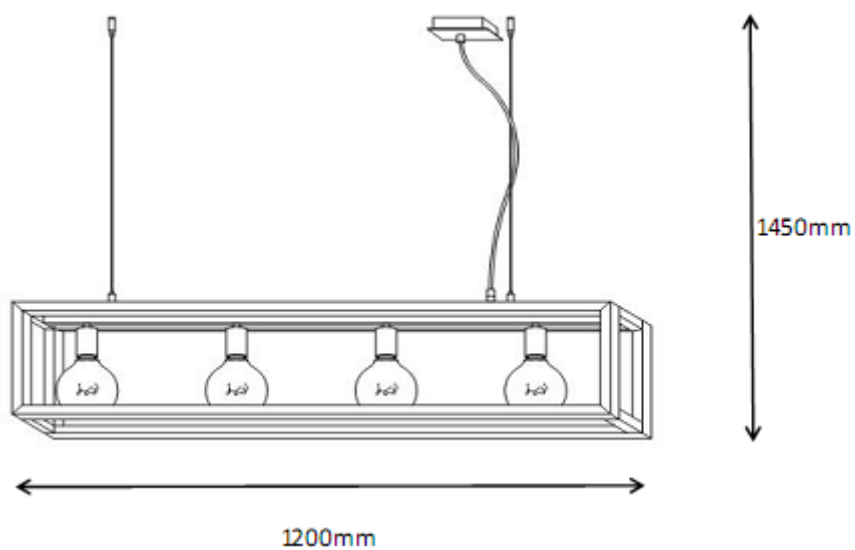

Line drawing of the item (with outline dimensions)

Item number: 31472/24/31

Installation drawing (the same as it in its instruction manual)

Technical details

materials used:	aluminum	
color:	31	white
dimmable and how is the fixture dimmable:		
size:	Height:	145cm
	Length:	120mm
	Width:	
	Net Weight:	4.1/ 3.8kgs
power requirements:	220-240V~50HZ	
bulb type and maximum Wattage:	E27	Max.60w
number of bulbs:	4XE27	
IP degree:	IP20	