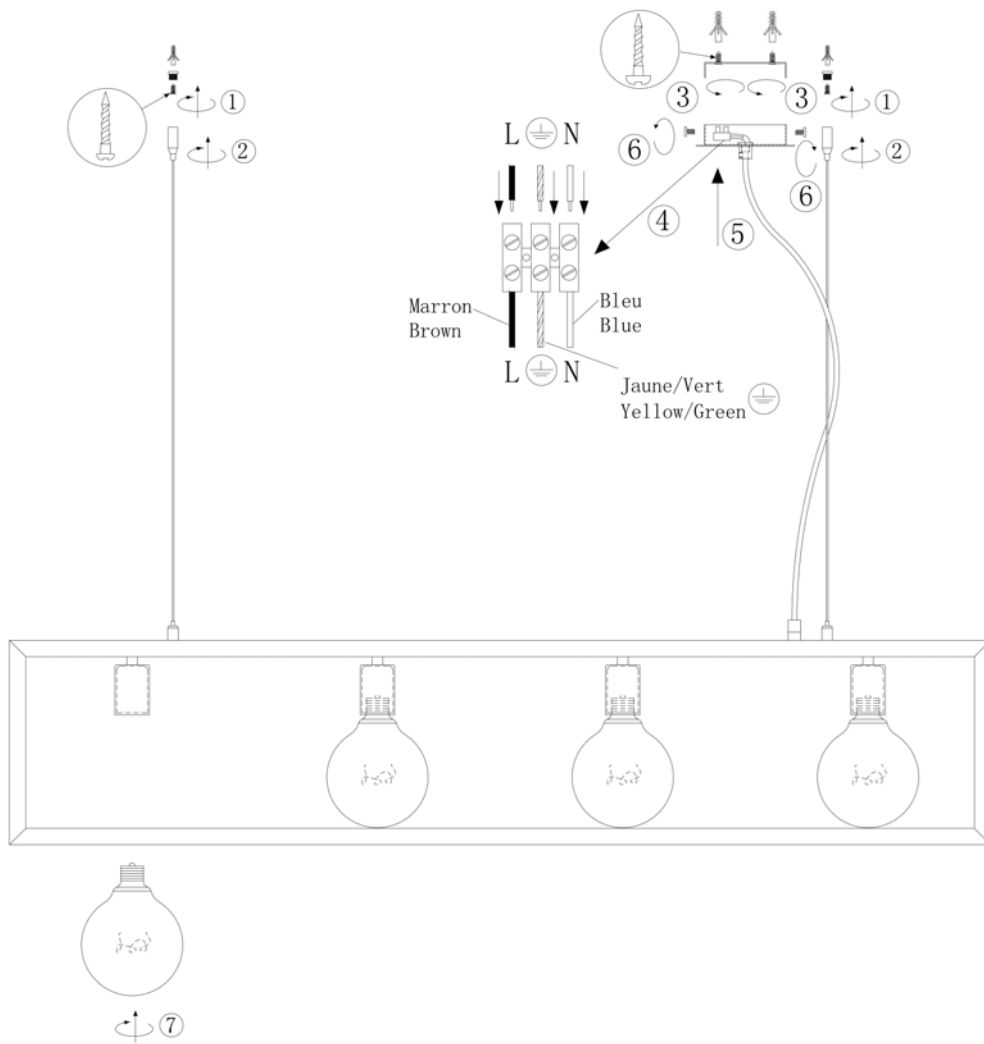

Line drawing of the item (with outline dimensions)

Item number: 31472/24/31

Installation drawing (the same as it in its instruction manual)

Technical details

materials used:	aluminum	
color:	31	white
dimmable and how is the fixture dimmable:		
size:	Height:	145cm
	Length:	120mm
	Width:	
	Net Weight:	4.1/ 3.8kgs
power requirements:	220-240V~50HZ	
bulb type and maximum Wattage:	E27	Max.60w
number of bulbs:	4XE27	
IP degree:	IP20	