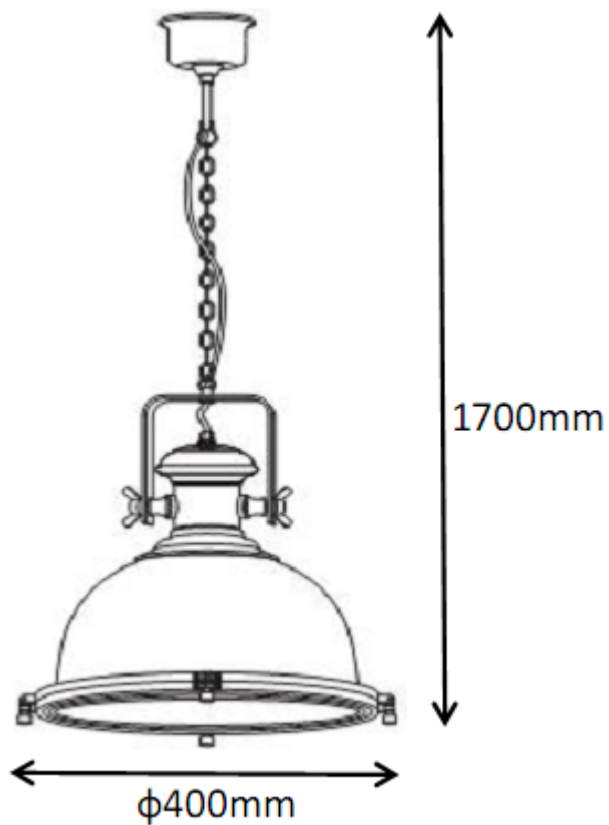

Line drawing of the item (with outline dimensions)

Item number: 31471/46/61

Installation drawing (the same as it in its instruction manual)

Technical details

materials used:	Steel/aluminum+glass	
color:	61	opal
dimmmable and how is the fixture dimmmable:		
size:	Height:	170cm
	Length:	
	Width:	D40cm
	Net Weight:	3.0/ 4.3kgs
power requirements:	220-240V~50HZ	
bulb type and maximum Wattage:	E27	Max.60w
number of bulbs:	1XE27	
IP degree:	IP20	