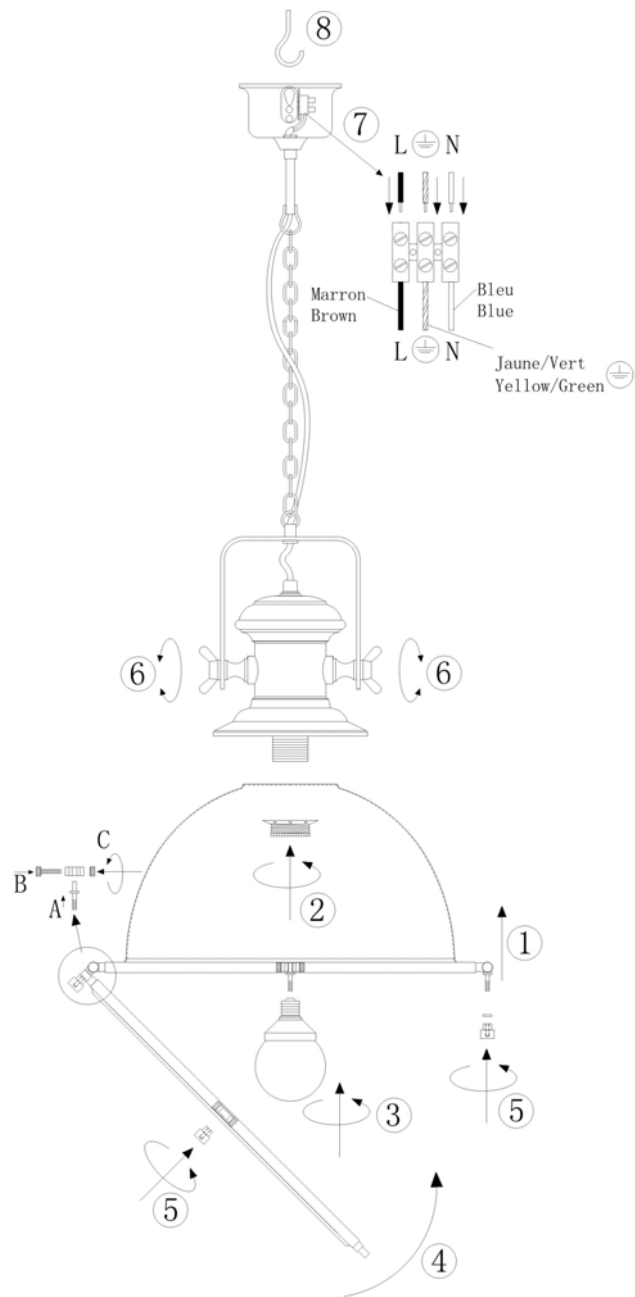

Line drawing of the item (with outline dimensions)

Item number: 31471/46/61

Installation drawing (the same as it in its instruction manual)

Technical details

materials used:	Steel/aluminum+glass	
color:	61	opal
dimmmable and how is the fixture dimmmable:		
size:	Height:	170cm
	Length:	
	Width:	D40cm
	Net Weight:	3.0/ 4.3kgs
power requirements:	220-240V~50HZ	
bulb type and maximum Wattage:	E27	Max.60w
number of bulbs:	1XE27	
IP degree:	IP20	