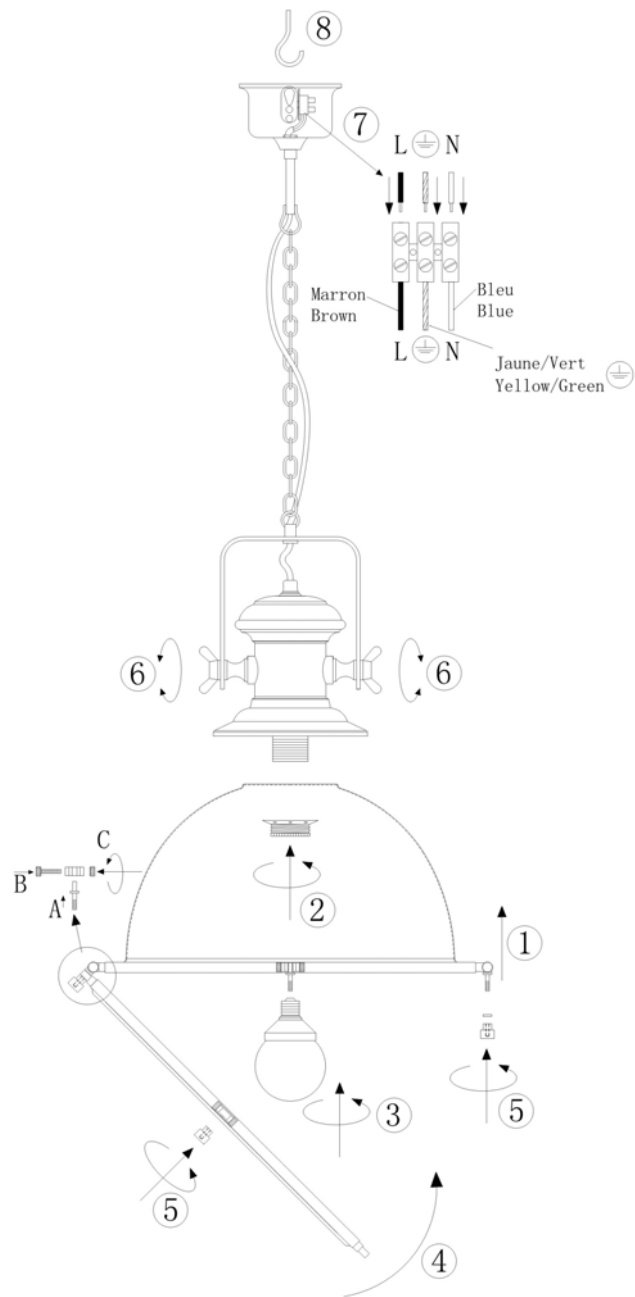

Line drawing of the item (with outline dimensions)

Item number: 31471/46/11

Installation drawing (the same as it in its instruction manual)

Technical details

materials used:	Steel/aluminum+glass	
color:	11	chrome
dimmmable and how is the fixture dimmmable:		
size:	Height:	170cm
	Length:	
	Width:	D40cm
	Net Weight:	3.0/ 4.3kgs
power requirements:	220-240V~50HZ	
bulb type and maximum Wattage:	E27	Max.60w
number of bulbs:	1XE27	
IP degree:	IP20	