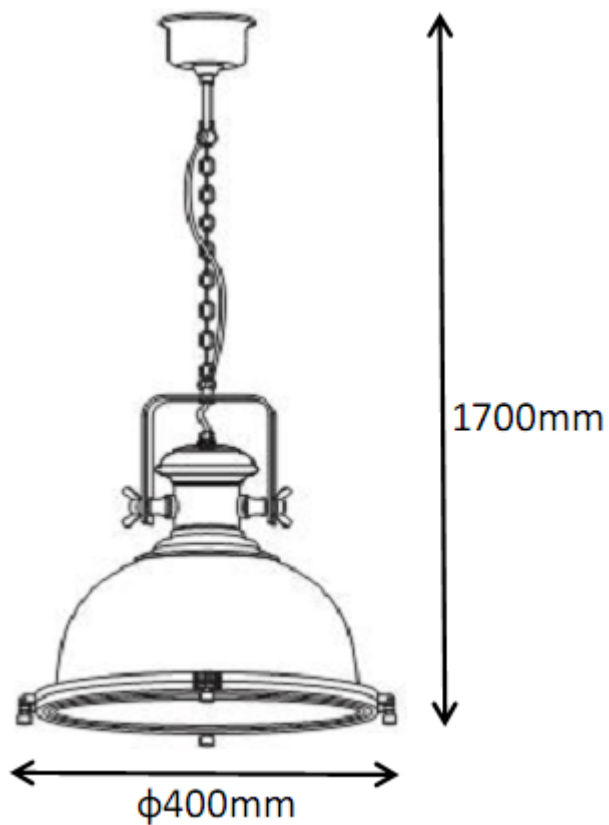

Line drawing of the item (with outline dimensions)

Item number: 31471/46/11

Installation drawing (the same as it in its instruction manual)

Technical details

materials used:	Steel/aluminum+glass	
color:	11	chrome
dimmmable and how is the fixture dimmmable:		
size:	Height:	170cm
	Length:	
	Width:	D40cm
	Net Weight:	3.0/ 4.3kgs
power requirements:	220-240V~50HZ	
bulb type and maximum Wattage:	E27	Max.60w
number of bulbs:	1XE27	
IP degree:	IP20	