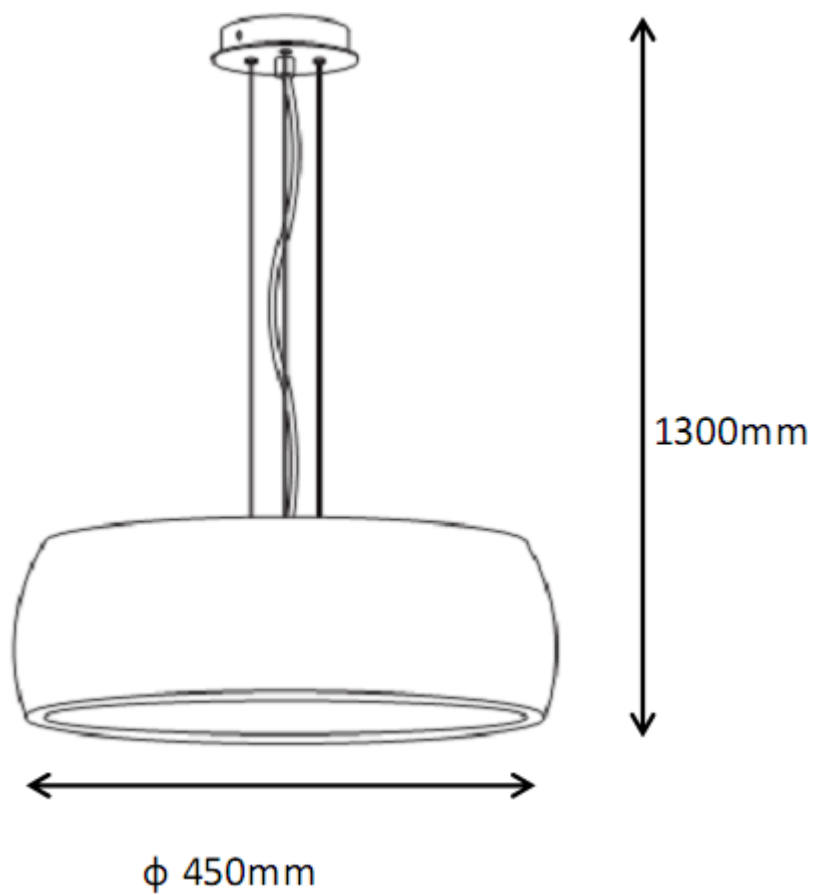

Line drawing of the item (with outline dimensions)

Item number: 31426/40/12

Installation drawing (the same as it in its instruction manual)

Technical details

materials used:	Aluminium+acrylic	
color:	12	Aluminum
dimmable and how is the fixture dimmable:		
size:	Height:	130cm
	Length:	
	Width:	D45cm
	Net Weight:	2.4kgs
power requirements:	220-240V~50HZ	
bulb type and maximum Wattage:	T5	Max.40w
number of bulbs:	1 x T5	
IP degree:	IP20	