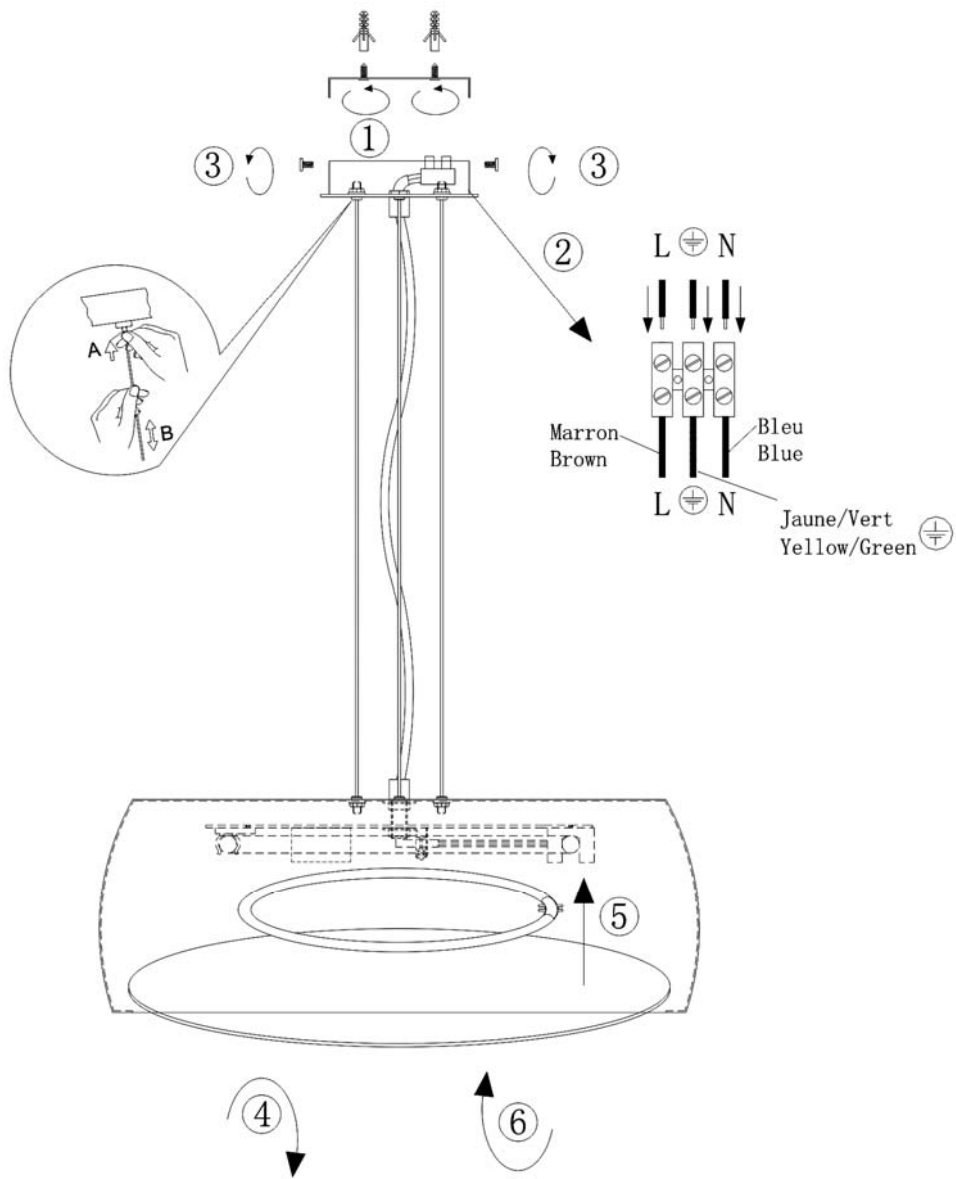

Line drawing of the item (with outline dimensions)

Item number: 31426/40/12

Installation drawing (the same as it in its instruction manual)

Technical details

materials used:	Aluminium+acrylic	
color:	12	Aluminum
dimmable and how is the fixture dimmable:		
size:	Height:	130cm
	Length:	
	Width:	D45cm
	Net Weight:	2.4kgs
power requirements:	220-240V~50HZ	
bulb type and maximum Wattage:	T5	Max.40w
number of bulbs:	1 x T5	
IP degree:	IP20	