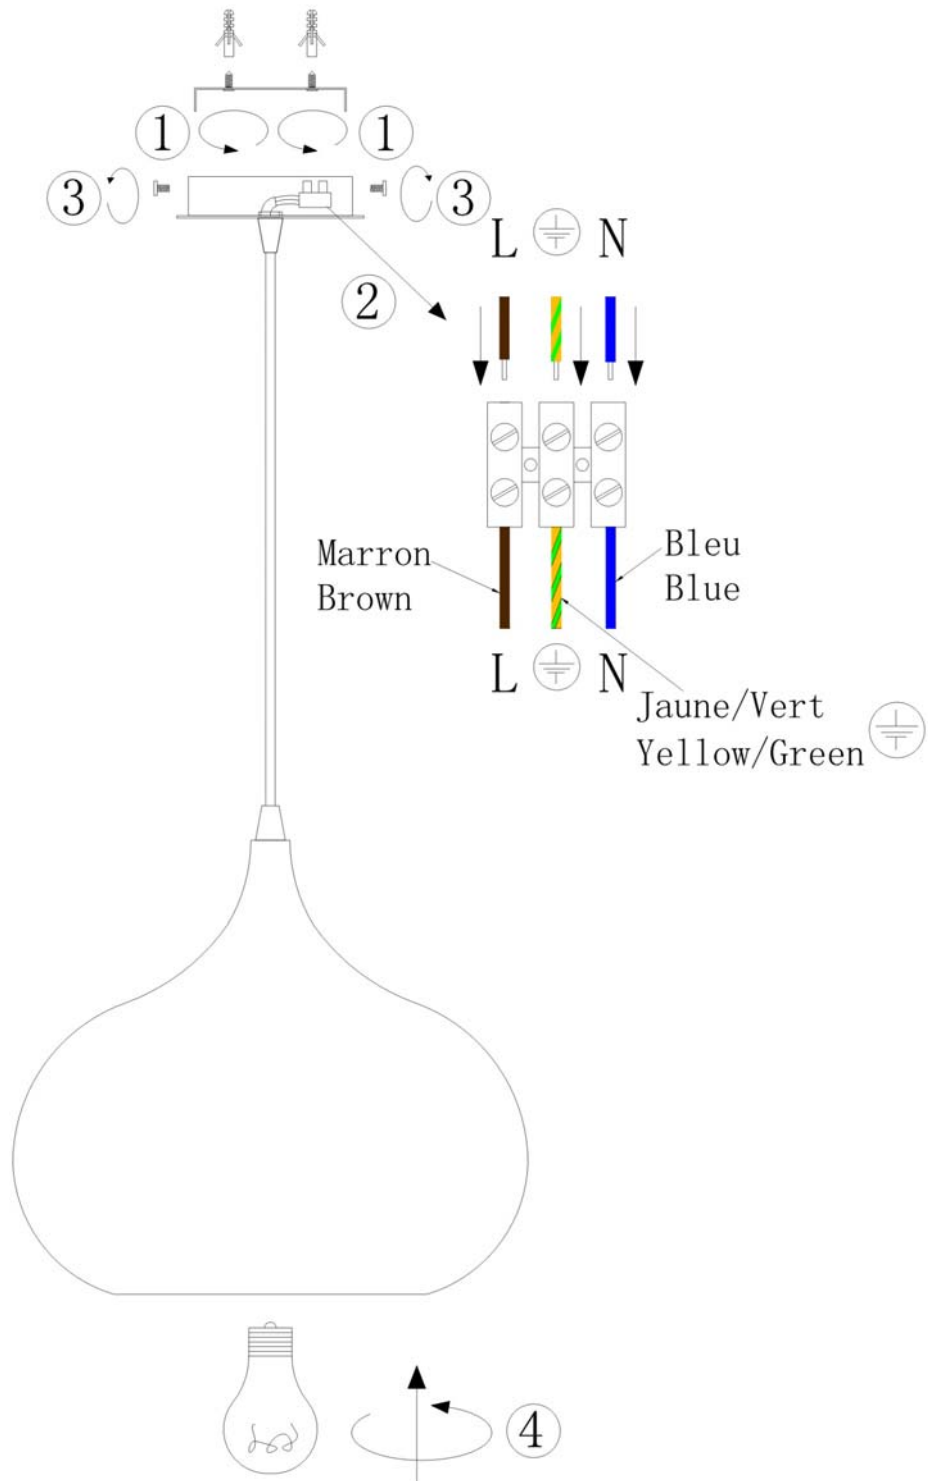

Line drawing of the item (with outline dimensions)

Item number: 31412/33/17

Installation drawing (the same as it in its instruction manual)

Technical details

materials used:	aluminium	
color:	17	red copper
dimmable and how is the fixture dimmable:		
size:	Height:	158cm
	Length:	
	Width:	D33cm
	Net Weight:	1.0kgs
power requirements:	220-240V~50HZ	
bulb type and maximum Wattage:	E27	Max.60w
number of bulbs:	1XE27	
IP degree:	IP20	