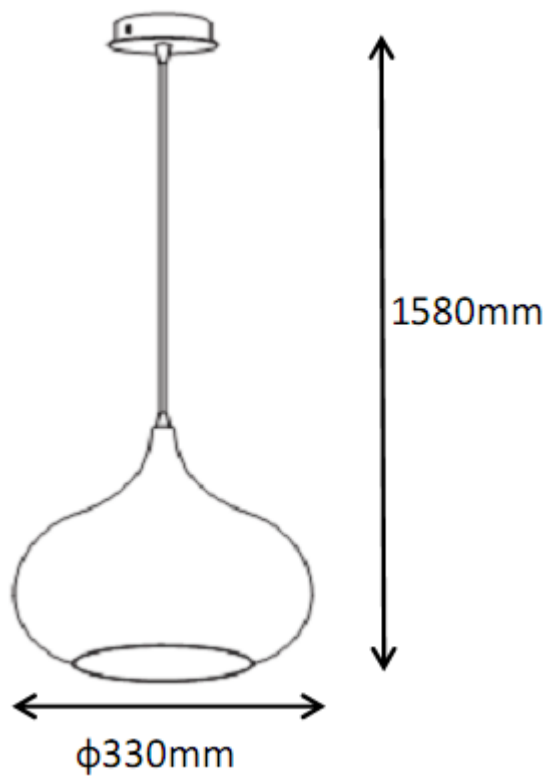

Line drawing of the item (with outline dimensions)

Item number: 31412/33/17

Installation drawing (the same as it in its instruction manual)

Technical details

materials used:	aluminium	
color:	17	red copper
dimmable and how is the fixture dimmable:		
size:	Height:	158cm
	Length:	
	Width:	D33cm
	Net Weight:	1.0kgs
power requirements:	220-240V~50HZ	
bulb type and maximum Wattage:	E27	Max.60w
number of bulbs:	1XE27	
IP degree:	IP20	