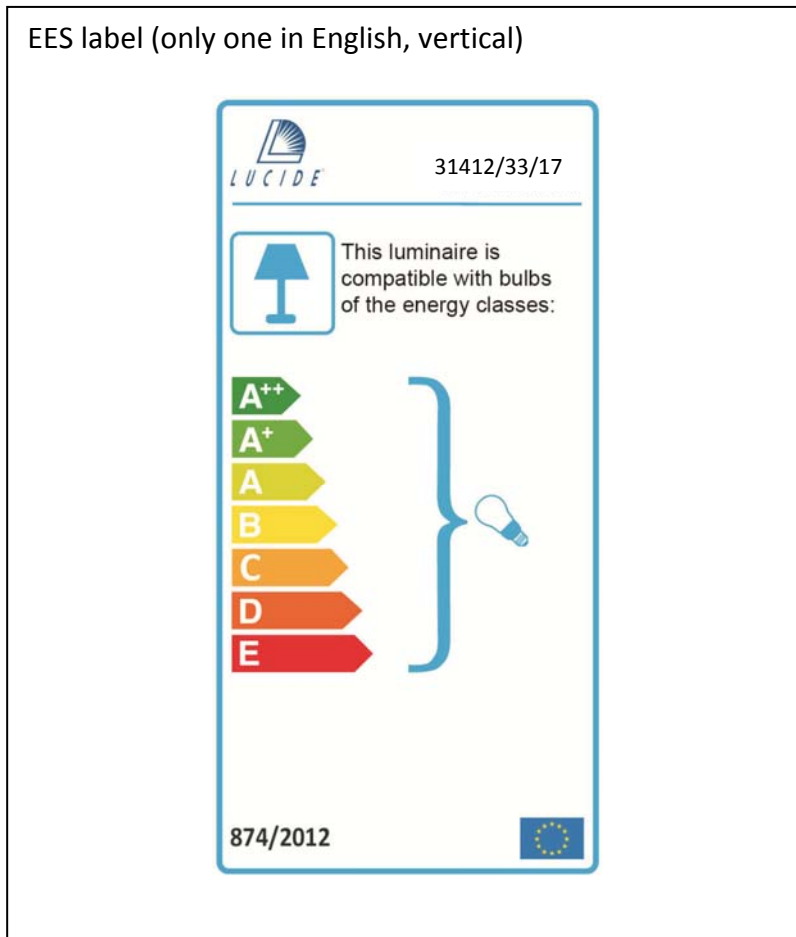

Technical details

materials used:	aluminium	
color:	17	red copper
dimmable and how is the fixture dimmable:		
size:	Height:	158cm
	Length:	
	Width:	D33cm
	Net Weight:	1.0kgs
power requirements:	220-240V~50HZ	
bulb type and maximum Wattage:	E27	Max.60w
number of bulbs:	1XE27	
IP degree:	IP20	

EES label (only one in English, vertical)

Lucide NV
Bisschoppenhoflaan 145
2100 Deurne
Belgium
info@lucide.be
tel: +32 (0)3 366 22 04
www.lucide.be