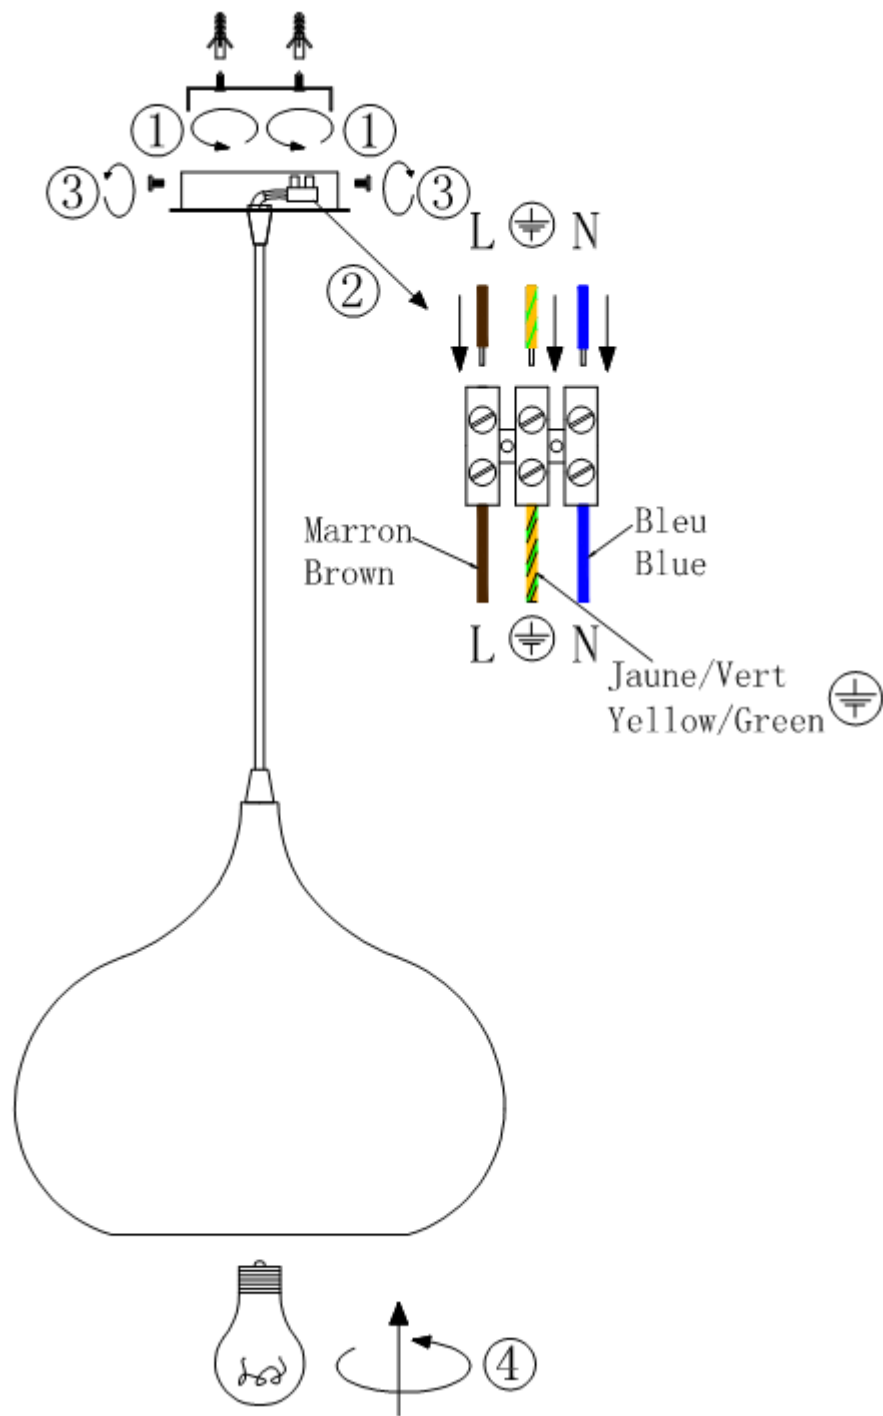

Line drawing of the item (with outline dimensions)

Item number: 31412/24/36

Installation drawing (the same as it in its instruction manual)

Technical details

materials used:	aluminium	
color:	36	grey
dimmable and how is the fixture dimmable:		
size:	Height:	138cm
	Length:	
	Width:	D23.6cm
	Net Weight:	0.56kgs
power requirements:	220-240V~50HZ	
bulb type and maximum Wattage:	E27	Max.60w
number of bulbs:	1XE27	
IP degree:	IP20	