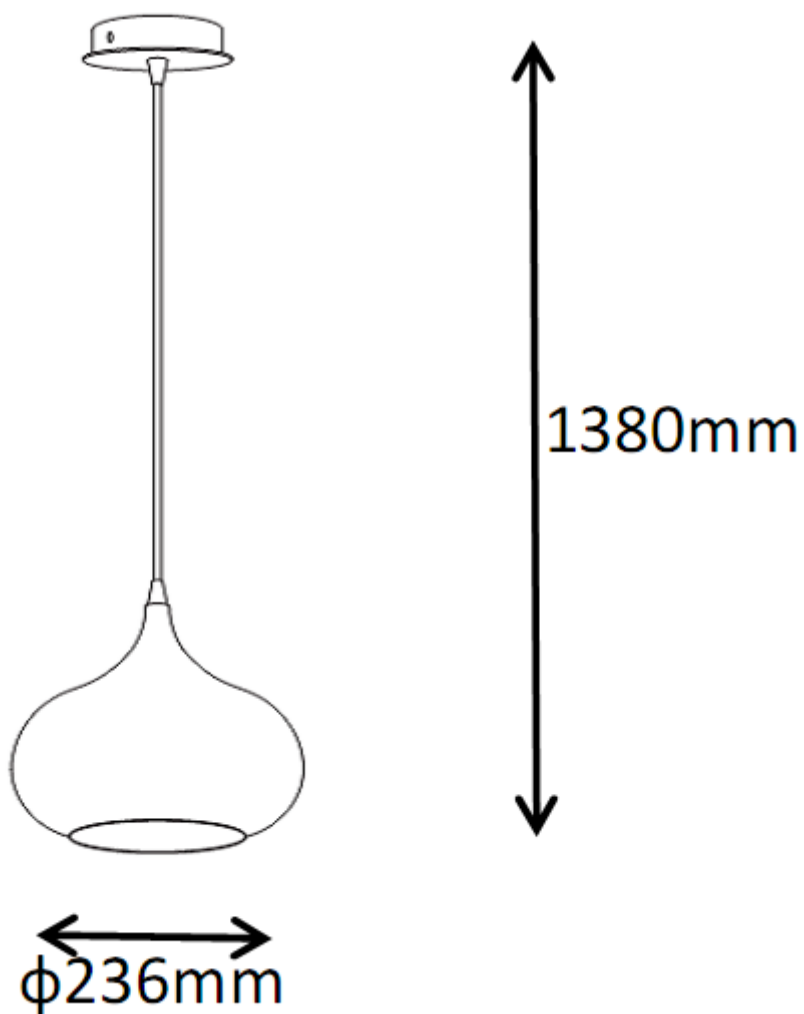

Line drawing of the item (with outline dimensions)

Item number: 31412/24/36

Installation drawing (the same as it in its instruction manual)

Technical details

materials used:	aluminium	
color:	36	grey
dimmable and how is the fixture dimmable:		
size:	Height:	138cm
	Length:	
	Width:	D23.6cm
	Net Weight:	0.56kgs
power requirements:	220-240V~50HZ	
bulb type and maximum Wattage:	E27	Max.60w
number of bulbs:	1XE27	
IP degree:	IP20	