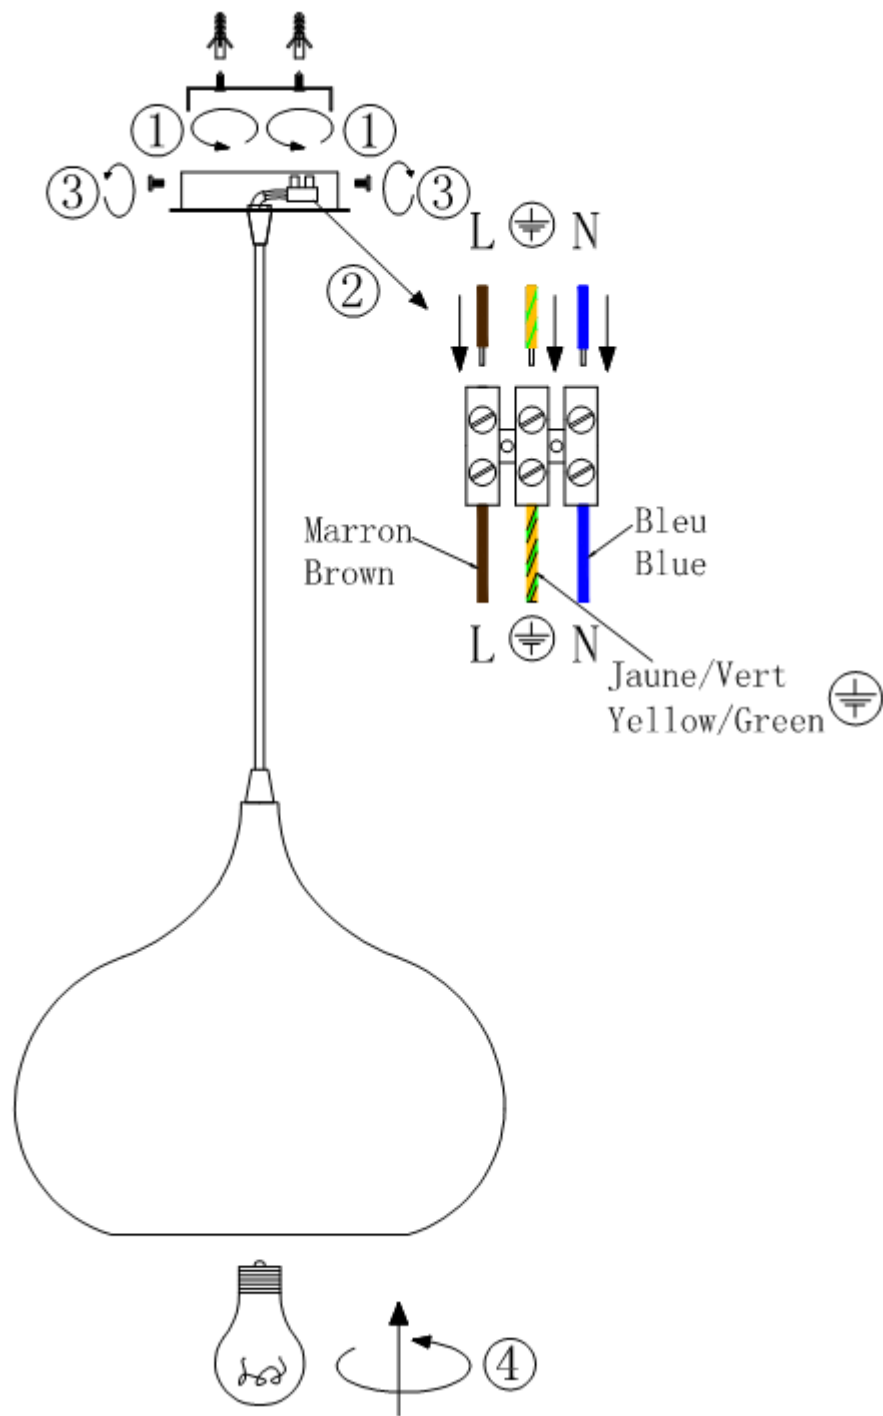

Line drawing of the item (with outline dimensions)

Item number: 31412/24/31

Installation drawing (the same as it in its instruction manual)

### Technical details

materials used:	aluminium	
color:	31	white
dimnable and how is the fixture dimmable:		
size:	Height:	138cm
	Length:	
	Width:	D23.6cm
	Net Weight:	0.56kgs
power requirements:	220-240V~50HZ	
bulb type and maximum Wattage:	E27	Max.60w
number of bulbs:	1XE27	
IP degree:	IP20	