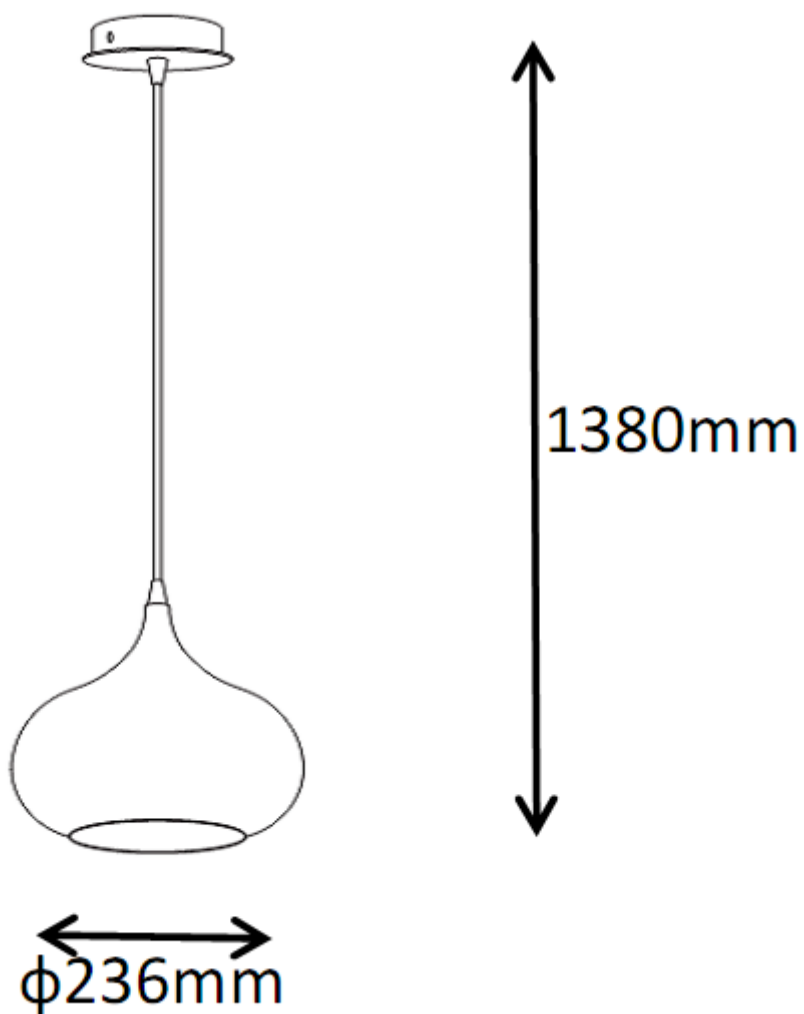

Line drawing of the item (with outline dimensions)

Item number: 31412/24/31

Installation drawing (the same as it in its instruction manual)

### Technical details

materials used:	aluminium	
color:	31	white
dimnable and how is the fixture dimmable:		
size:	Height:	138cm
	Length:	
	Width:	D23.6cm
	Net Weight:	0.56kgs
power requirements:	220-240V~50HZ	
bulb type and maximum Wattage:	E27	Max.60w
number of bulbs:	1XE27	
IP degree:	IP20	