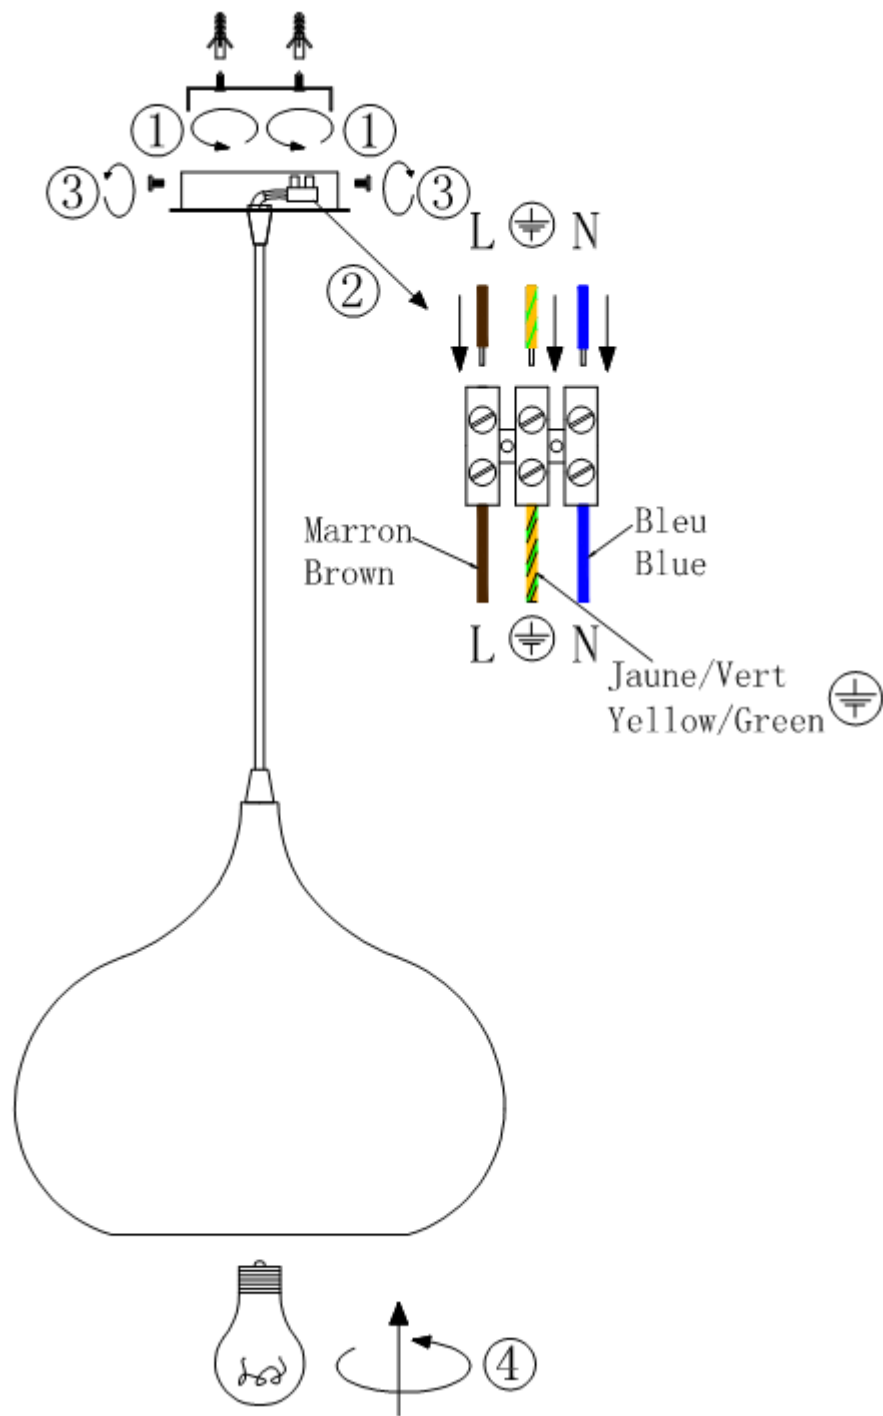

Line drawing of the item (with outline dimensions)

Item number: 31412/24/12

Installation drawing (the same as it in its instruction manual)

Technical details

materials used:	aluminium	
color:	12	Aluminium
dimnable and how is the fixture dimmable:		
size:	Height:	138cm
	Length:	
	Width:	D23.6cm
	Net Weight:	0.56kgs
power requirements:	220-240V~50HZ	
bulb type and maximum Wattage:	E27	Max.60w
number of bulbs:	1XE27	
IP degree:	IP20	