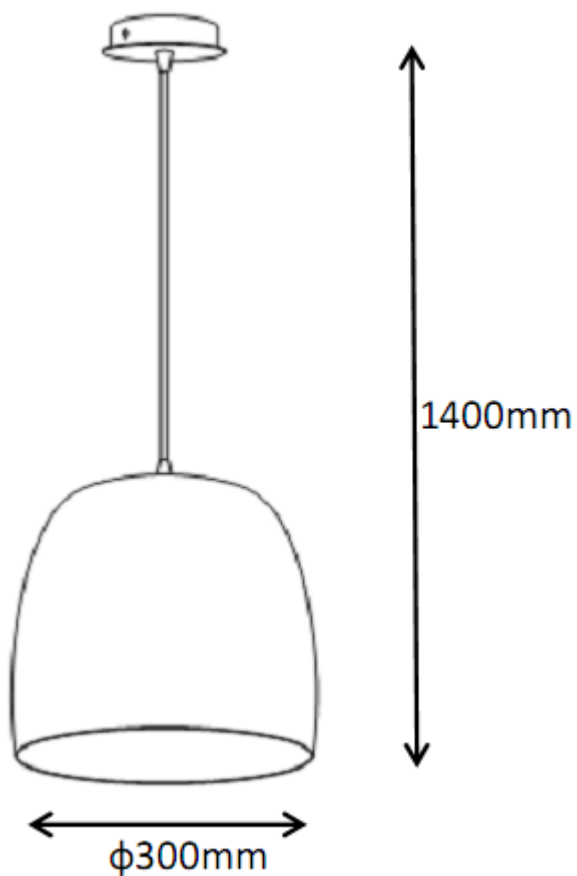

Line drawing of the item (with outline dimensions)

Item number: 31411/29/30

Installation drawing (the same as it in its instruction manual)

Technical details

materials used:	aluminium	
color:	30	black
dimmable and how is the fixture dimmable:		
size:	Height:	140cm
	Length:	
	Width:	D30cm
	Net Weight:	1.2kgs
power requirements:	220-240V~50HZ	
bulb type and maximum Wattage:	E27	Max.60w
number of bulbs:	1XE27	
IP degree:	IP20	