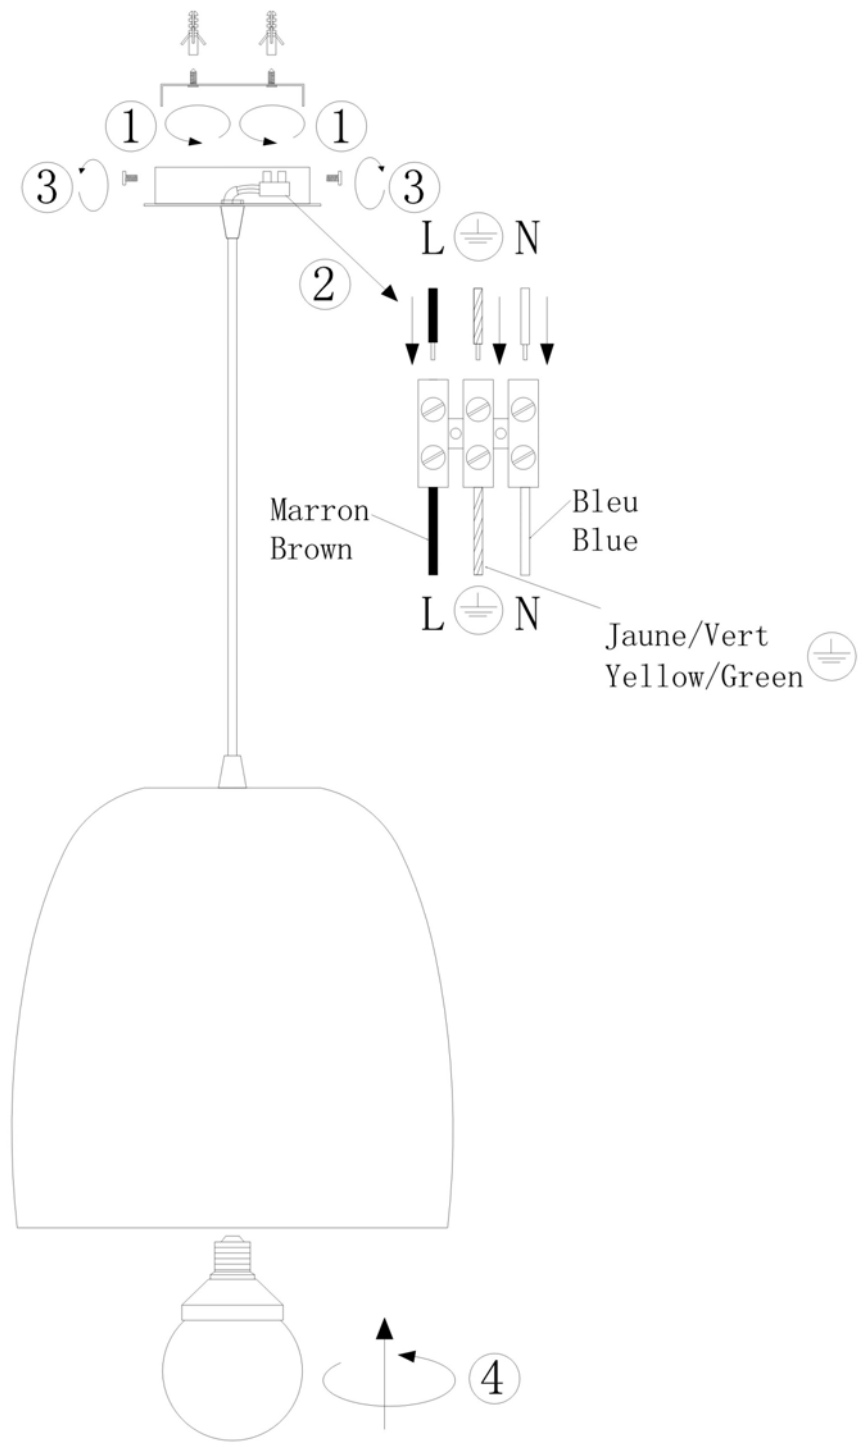

Line drawing of the item (with outline dimensions)

Item number: 31411/29/30

Installation drawing (the same as it in its instruction manual)

Technical details

materials used:	aluminium	
color:	30	black
dimmable and how is the fixture dimmable:		
size:	Height:	140cm
	Length:	
	Width:	D30cm
	Net Weight:	1.2kgs
power requirements:	220-240V~50HZ	
bulb type and maximum Wattage:	E27	Max.60w
number of bulbs:	1XE27	
IP degree:	IP20	