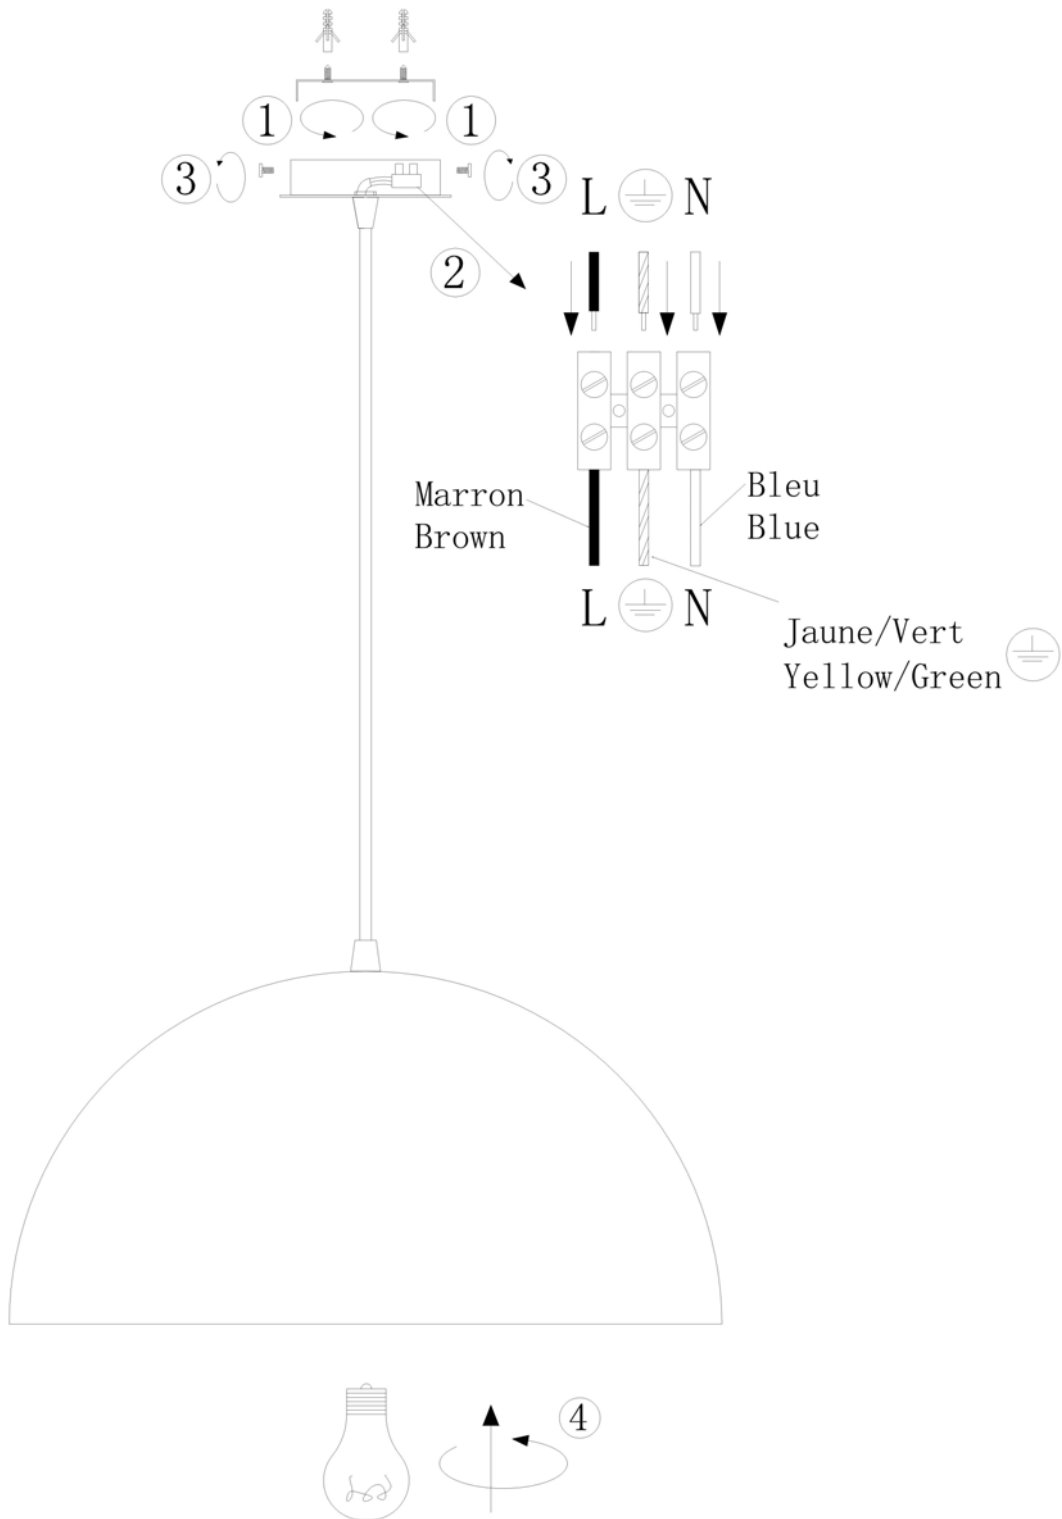

Line drawing of the item (with outline dimensions)

Item number: 31410/70/17

Installation drawing (the same as it in its instruction manual)

Technical details

materials used:	Aluminium	
color:	17	Red copper
dimmable and how is the fixture dimmable:		
size:	Height:	154cm
	Length:	
	Width:	D70cm
	Net Weight:	3.65 kgs
power requirements:	220- 240V~50HZ	
bulb type and maximum Wattage:	E27	Max.60w
number of bulbs:	1XE27	
IP degree:	IP20	