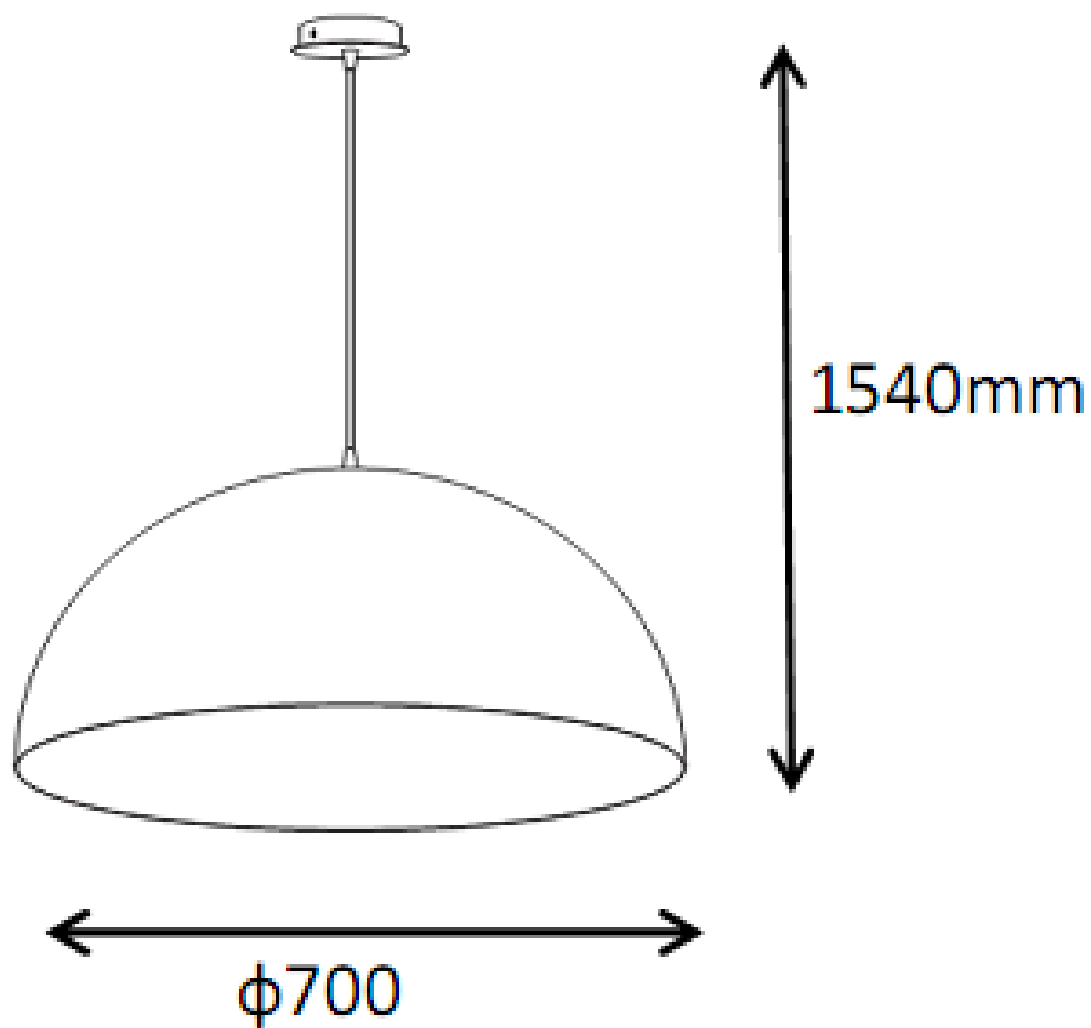

Line drawing of the item (with outline dimensions)

Item number: 31410/70/17

Installation drawing (the same as it in its instruction manual)

Technical details

materials used:	Aluminium	
color:	17	Red copper
dimmable and how is the fixture dimmable:		
size:	Height:	154cm
	Length:	
	Width:	D70cm
	Net Weight:	3.65 kgs
power requirements:	220- 240V~50HZ	
bulb type and maximum Wattage:	E27	Max.60w
number of bulbs:	1XE27	
IP degree:	IP20	