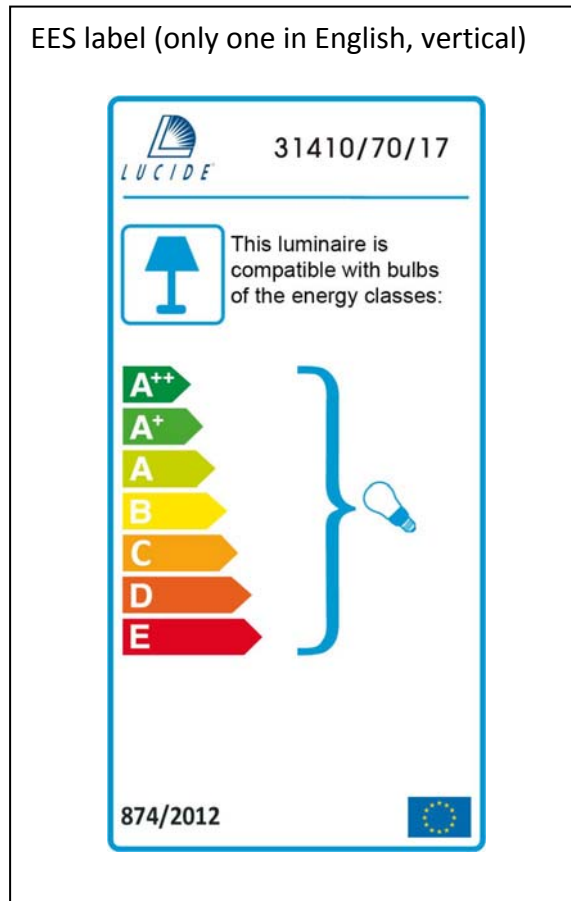

Technical details

materials used:	Aluminium	
color:	17	Red copper
dimmable and how is the fixture dimmable:		
size:	Height:	154cm
	Length:	
	Width:	D70cm
	Net Weight:	3.65 kgs
power requirements:	220- 240V~50HZ	
bulb type and maximum Wattage:	E27	Max.60w
number of bulbs:	1XE27	
IP degree:	IP20	

EES label (only one in English, vertical)

Lucide NV
Bisschoppenhoflaan 145
2100 Deurne
Belgium
info@lucide.be
tel: +32 (0)3 366 22 04
www.lucide.be