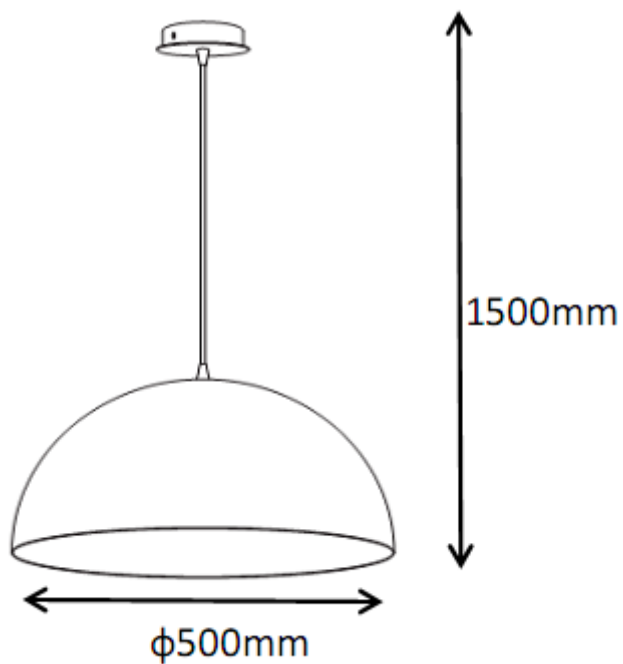

Line drawing of the item (with outline dimensions)

Item number: 31410/50/30

Installation drawing (the same as it in its instruction manual)

Technical details

materials used:	Aluminium/steel	
color:	30	black
dimnable and how is the fixture dimmable:		
size:	Height:	150cm
	Length:	
	Width:	D50cm
	Net Weight:	2.5kgs
power requirements:	220-240V~50HZ	
bulb type and maximum Wattage:	E27	Max.60w
number of bulbs:	1XE27	
IP degree:	IP20	