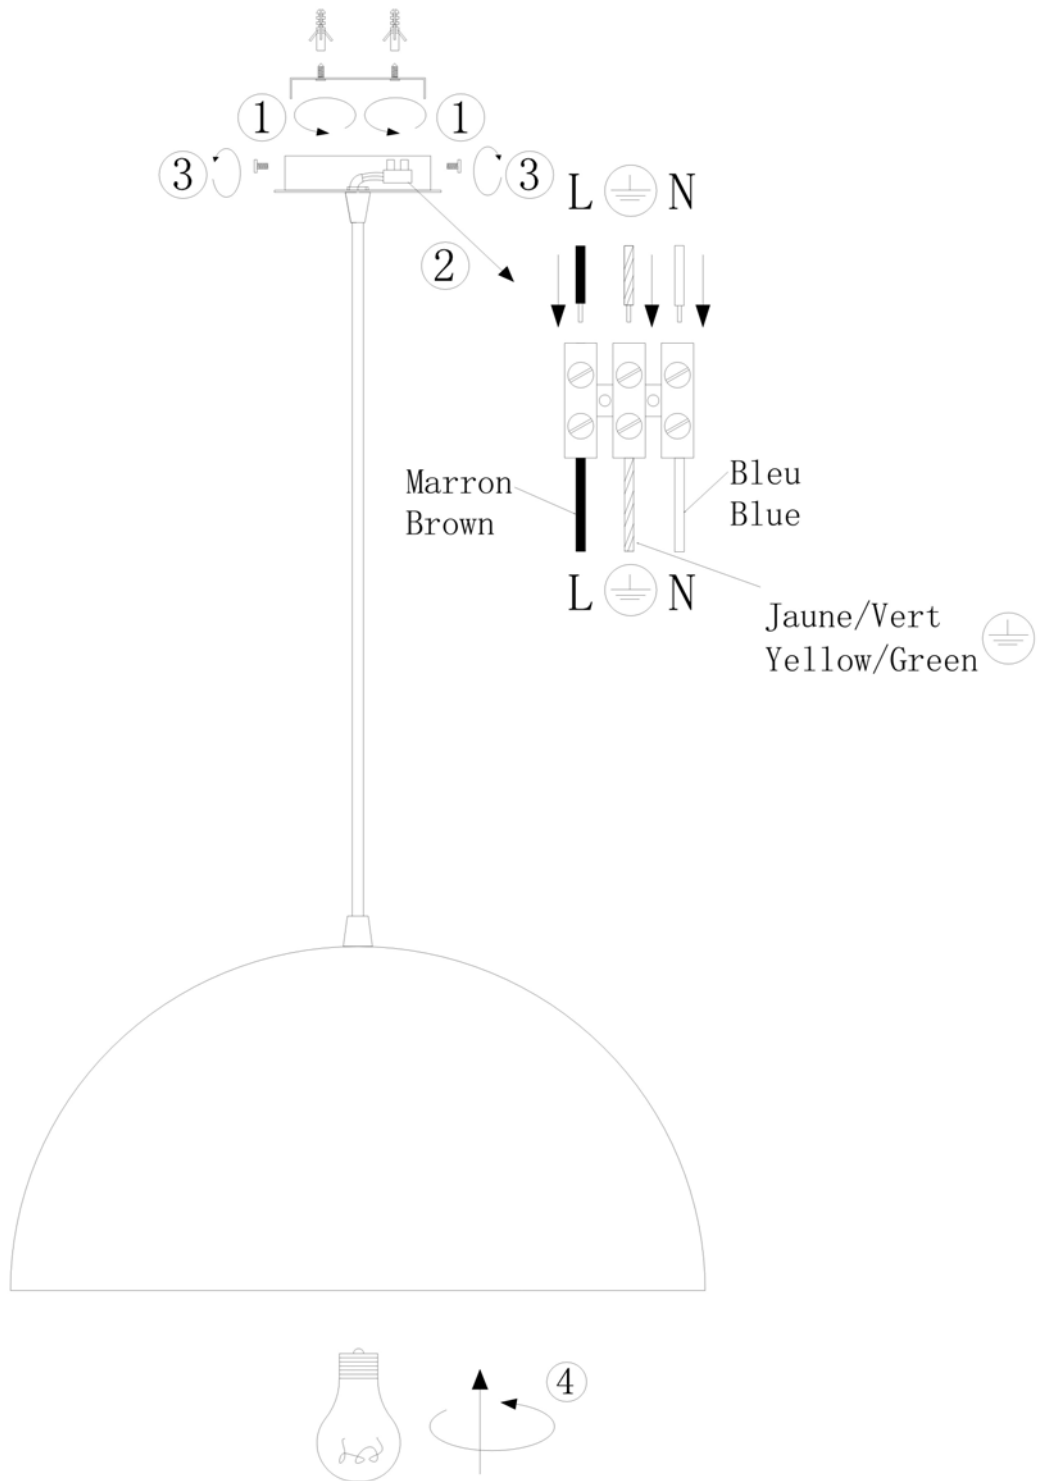

Line drawing of the item (with outline dimensions)

Item number: 31410/50/30

Installation drawing (the same as it in its instruction manual)

Technical details

materials used:	Aluminium/steel	
color:	30	black
dimnable and how is the fixture dimmable:		
size:	Height:	150cm
	Length:	
	Width:	D50cm
	Net Weight:	2.5kgs
power requirements:	220-240V~50HZ	
bulb type and maximum Wattage:	E27	Max.60w
number of bulbs:	1XE27	
IP degree:	IP20	