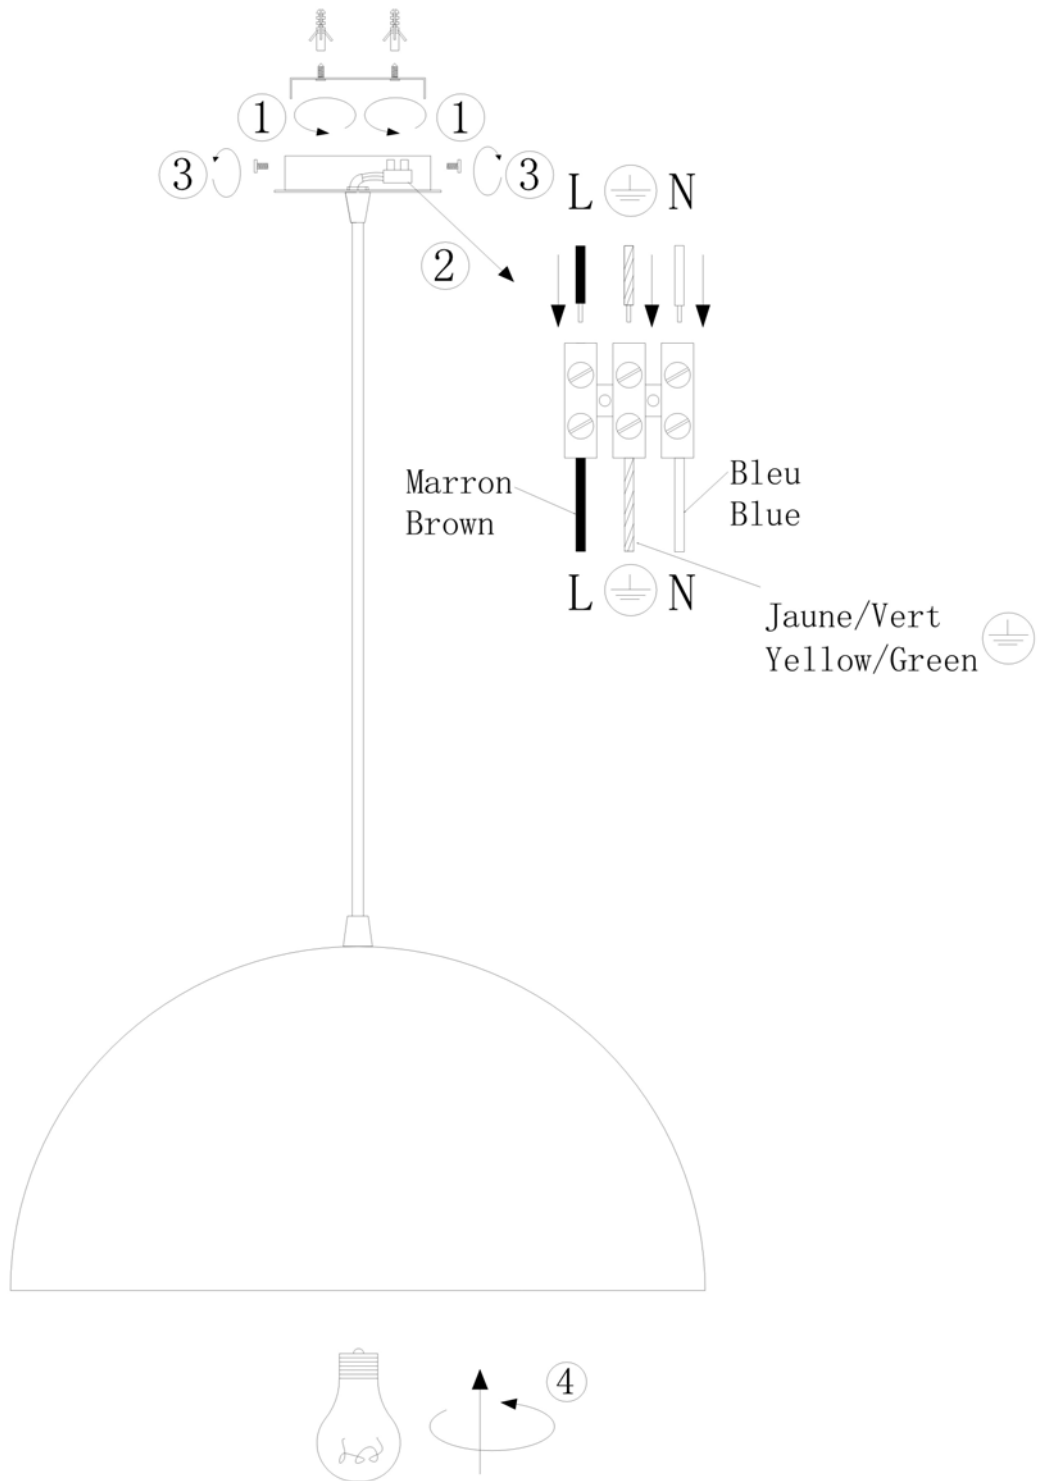

Line drawing of the item (with outline dimensions)

Item number: 31410/50/17

Installation drawing (the same as it in its instruction manual)

Technical details

materials used:	Aluminium/steel	
color:	17	Red copper
dimmable and how is the fixture dimmable:		
size:	Height:	150cm
	Length:	
	Width:	D50cm
	Net Weight:	2.5kgs
power requirements:	220-240V~50HZ	
bulb type and maximum Wattage:	E27	Max.60w
number of bulbs:	1XE27	
IP degree:	IP20	