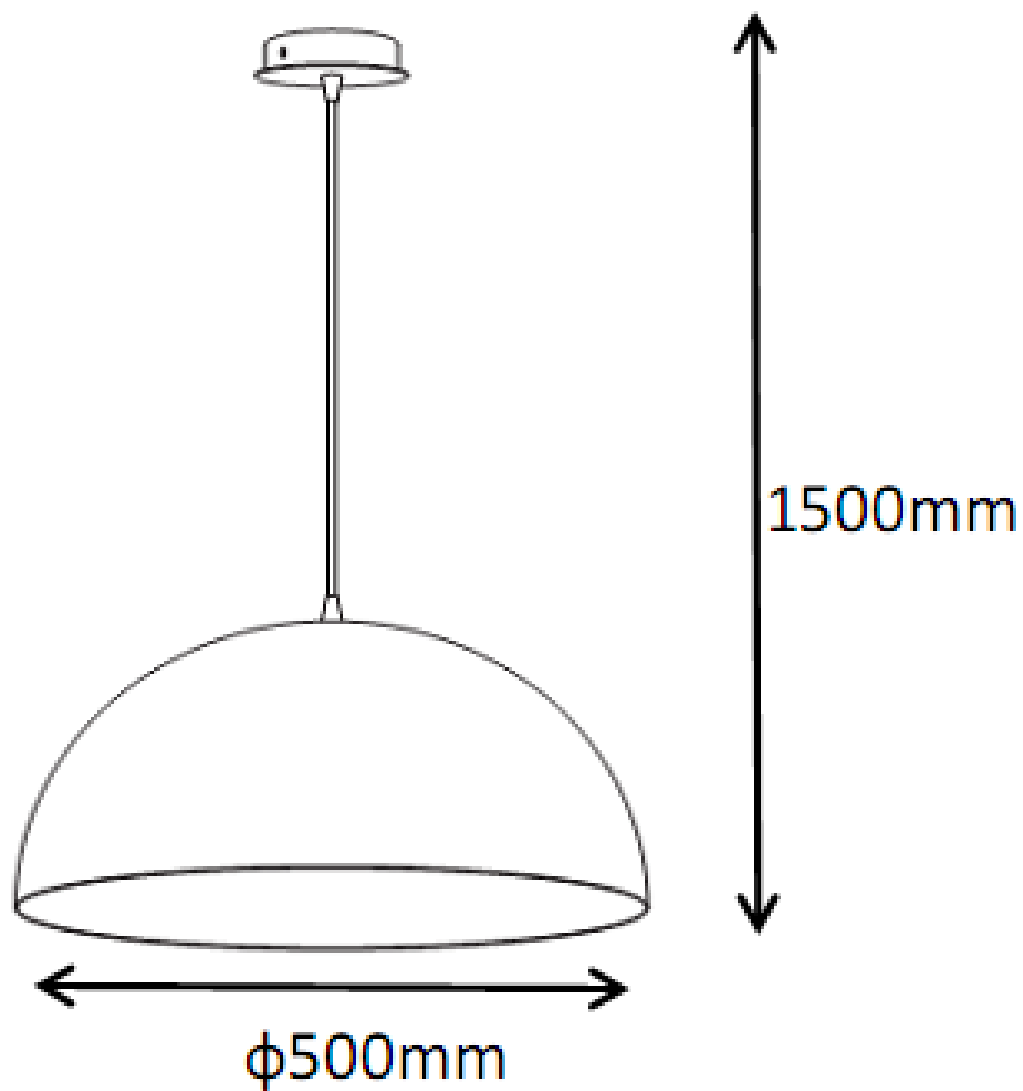

Line drawing of the item (with outline dimensions)

Item number: 31410/50/17

Installation drawing (the same as it in its instruction manual)

Technical details

materials used:	Aluminium/steel	
color:	17	Red copper
dimmable and how is the fixture dimmable:		
size:	Height:	150cm
	Length:	
	Width:	D50cm
	Net Weight:	2.5kgs
power requirements:	220-240V~50HZ	
bulb type and maximum Wattage:	E27	Max.60w
number of bulbs:	1XE27	
IP degree:	IP20	