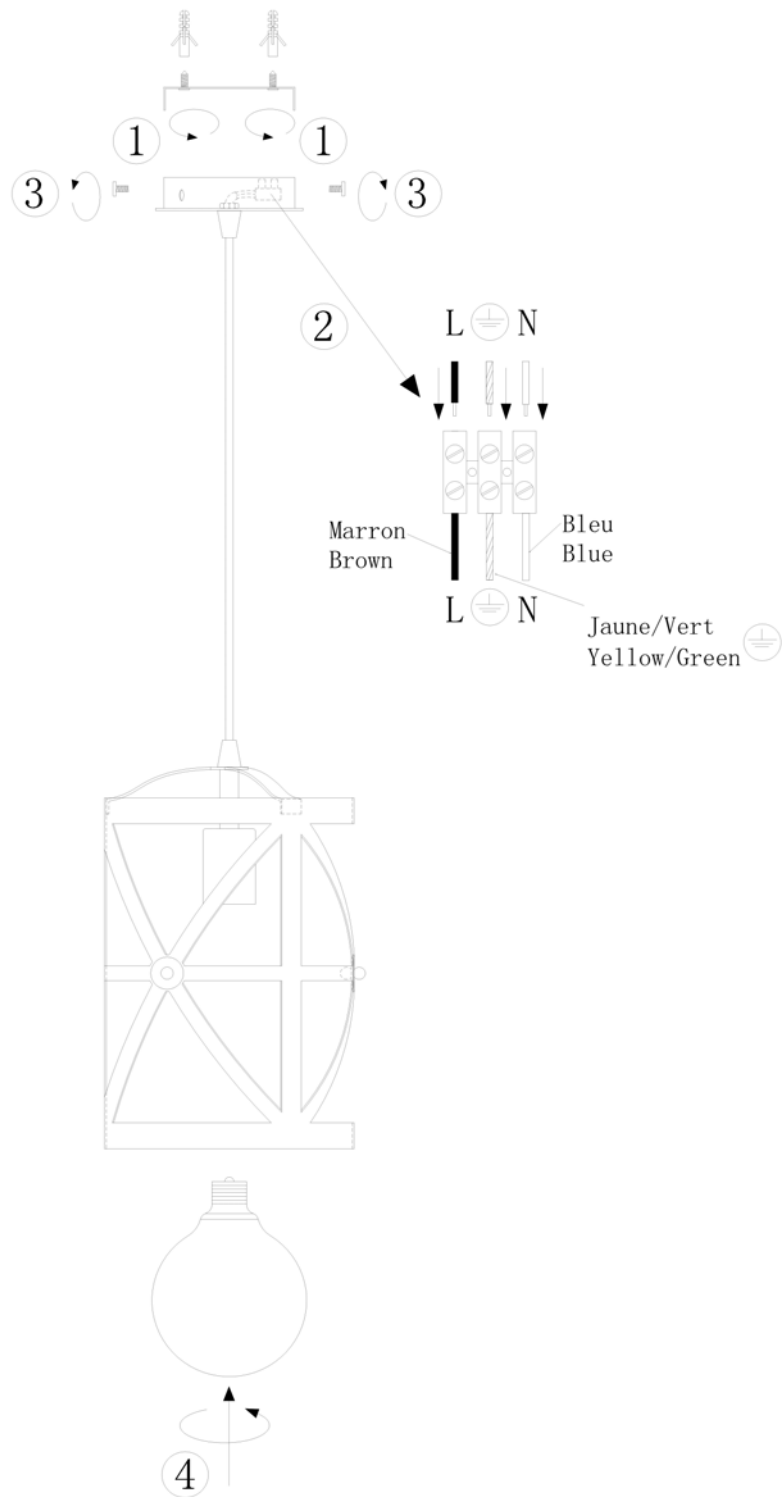

Line drawing of the item (with outline dimensions)

Item number: 31378/22/15

Installation drawing (the same as it in its instruction manual)

### Technical details

materials used:	Steel	
color:	15	Iron grey
dimmable and how is the fixture dimmable:		
size:	Height:	145cm
	Length:	
	Width:	D22CM
	Net Weight:	1.0kgs
power requirements:	220-240V~50HZ	
bulb type and maximum Wattage:	E27	Max.60w
number of bulbs:	1XE27	
IP degree:	IP20	