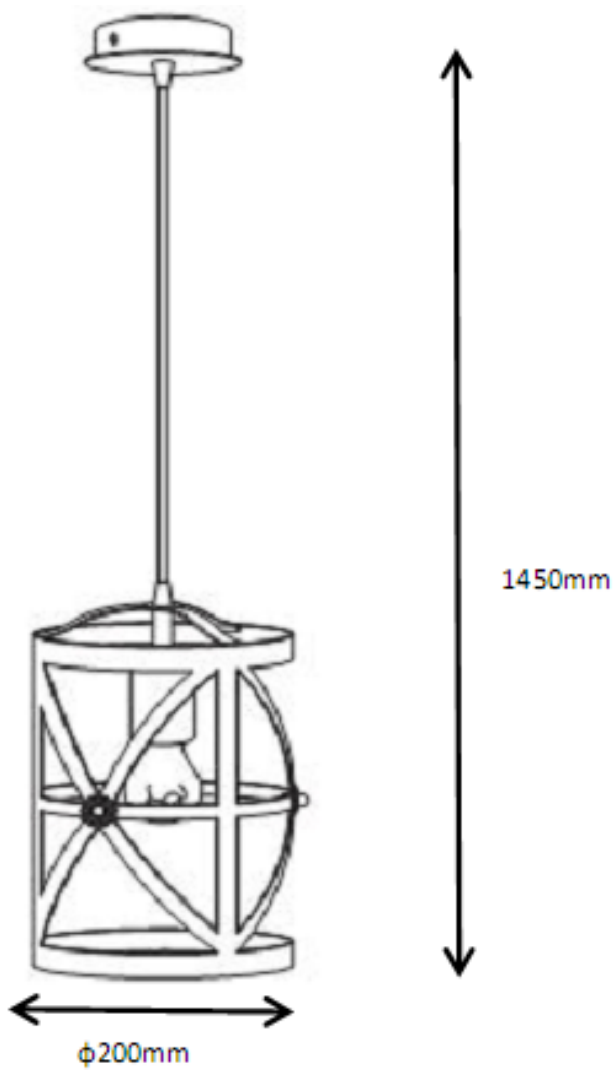

Line drawing of the item (with outline dimensions)

Item number: 31378/22/15

Installation drawing (the same as it in its instruction manual)

### Technical details

materials used:	Steel	
color:	15	Iron grey
dimmable and how is the fixture dimmable:		
size:	Height:	145cm
	Length:	
	Width:	D22CM
	Net Weight:	1.0kgs
power requirements:	220-240V~50HZ	
bulb type and maximum Wattage:	E27	Max.60w
number of bulbs:	1XE27	
IP degree:	IP20	