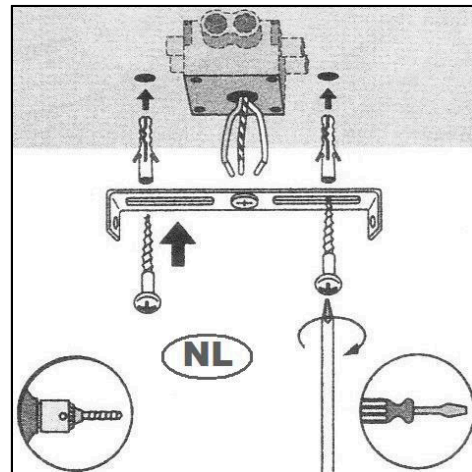

## Technical details

Materials used:	Steel
Color:	Iron grey
Dimmable and how is fixture dimmable	
Size:	Height: 27.5cm
	Length: 31cm
	Width: 26cm
	Net weight: 1.00kgs
Power requirements:	220-240V~50Hz
Bulb type and maximum wattage:	E27 Max.60W
Number of bulbs:	1
IP degree:	20