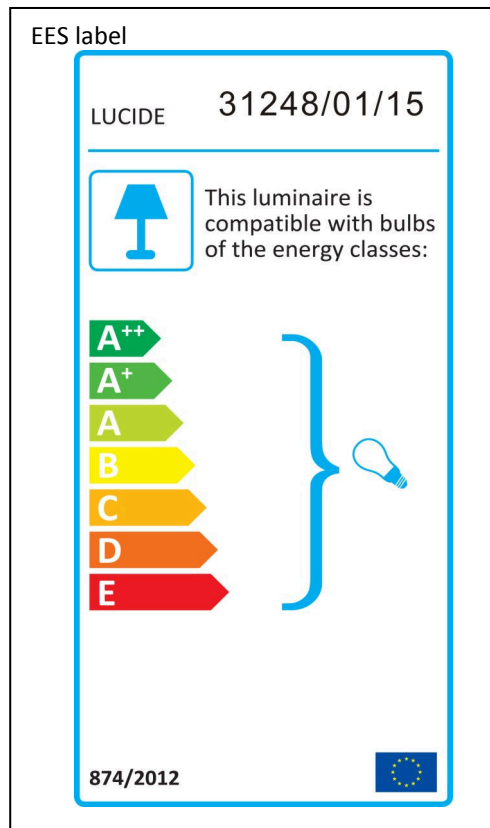

Von der Garantie ausgenommen: 1. Gebrochene Glasteile der Fassung werden nur innerhalb von 14 Tagen ab Kauf durch den Endkunden ersetzt. 2. Normaler Verschleiß, Verfärbungen aufgrund des normalen Gebrauchs. 3. Beschädigungen aufgrund externer Ursachen wie Feuer, Wasser, unsachgemäße Nutzung/ Installation oder Wartung des Produkts.

Kunden müssen das defekte Produkt/Teil und den Originalkaufbeleg einsenden, um Garantieansprüche geltend zu machen.

Deklaracja gwarancji:

LucideNV gwarantuje, że dostarczone produkty będą wolne od defektów materiałowych oraz produkcyjnych przez okres 2 lat od daty zakupu przez użytkownika końcowego, jeżeli urządzenie jest zainstalowane i prawidłowo utrzymywane zgodnie z instrukcją obsługi.

Wyłączenie z gwarancji: 1. Rozbite szkło zostanie wymienione tylko do 14 dni od momentu zakupu przez użytkownika końcowego. 2. Normalne zużycie, utrata koloru w wyniku normalnego użytkowania. 3. Uszkodzenie spowodowane czynnikami zewnętrznymi takimi, jak ogień, woda, nieprawidłowe używanie/ instalacja lub utrzymywanie produktu.

W celu uzyskania gwarancji klient musi zwrócić uszkodzony przedmiot oraz oryginalny dowód zakupu.

Other languages of the manual and further explanations can be found on our website