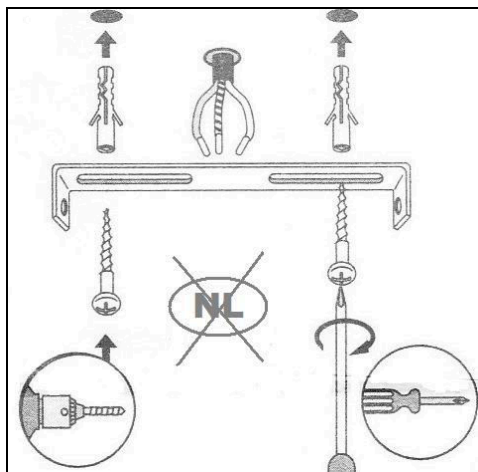

## Technical details

Materials used:	Steel
Color:	Iron grey
Dimmable and how is fixture dimmable	
Size:	Height: 27.5cm
	Length: 31cm
	Width: 26cm
	Net weight: 1.00kgs
Power requirements:	220-240V~50Hz
Bulb type and maximum wattage:	E27 Max.60W
Number of bulbs:	1
IP degree:	20