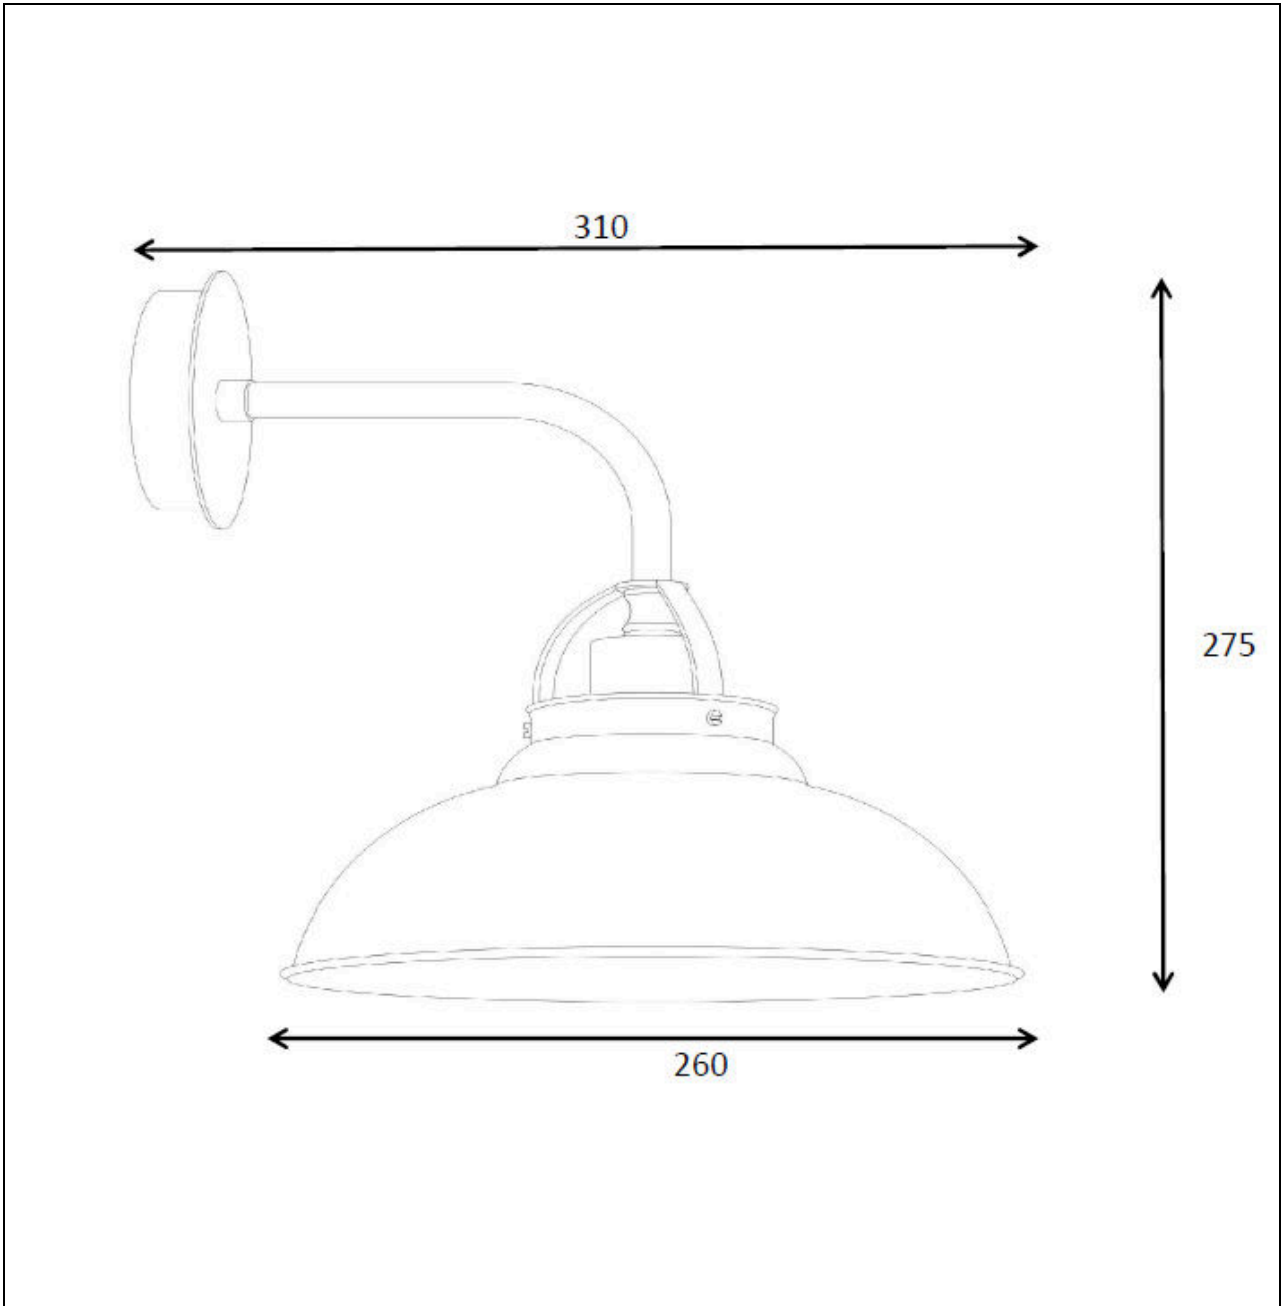

LUCIDE

Item number: 31248/01/15

Technical details

Materials used:	Steel
Color:	Iron grey
Dimmable and how is fixture dimmable	
Size:	Height: 27.5cm
	Length: 31cm
	Width: 26cm
	Net weight: 1.00kgs
Power requirements:	220-240V~50Hz
Bulb type and maximum wattage:	E27 Max.60W
Number of bulbs:	1
IP degree:	20