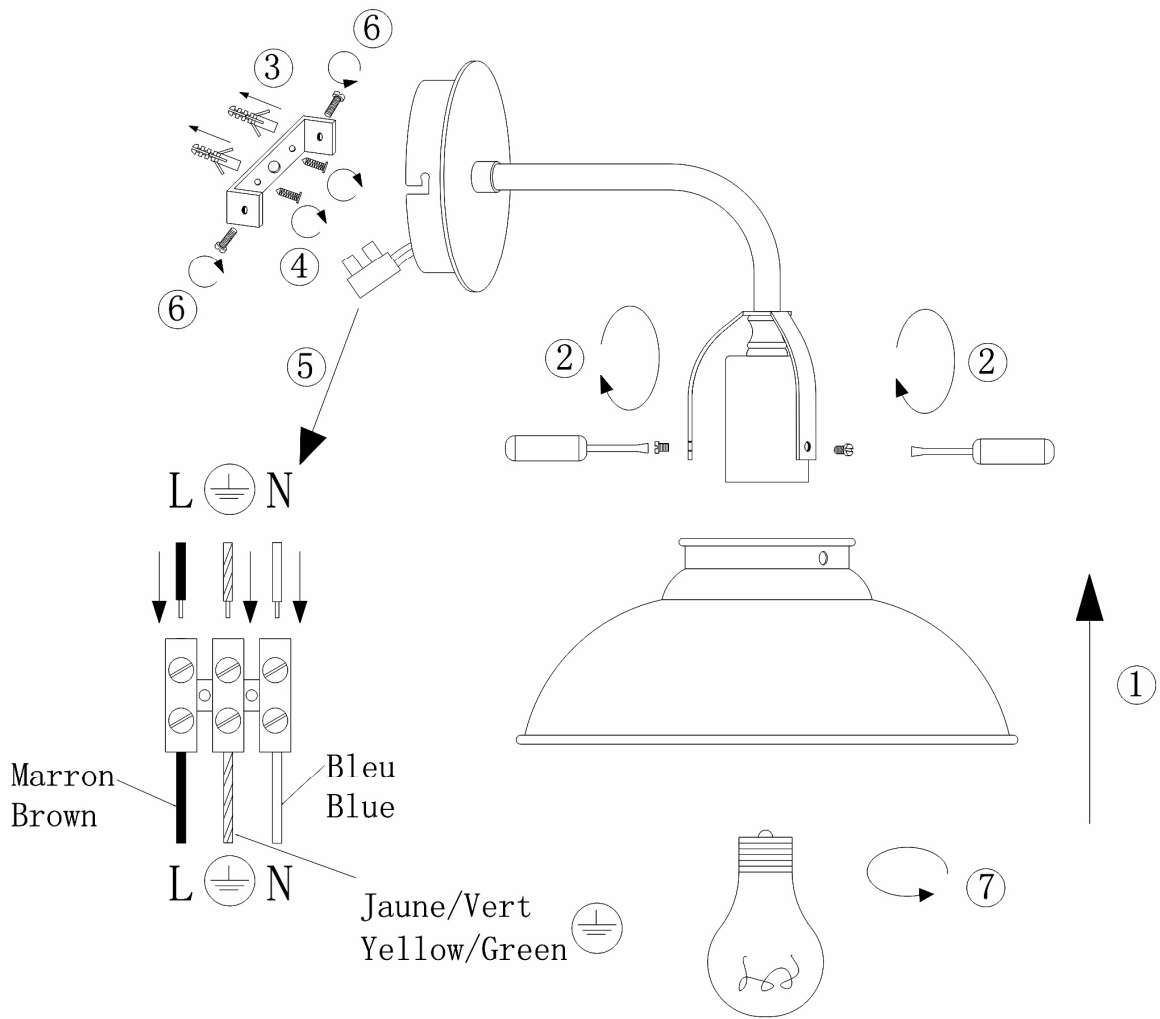

# LUCIDE

Item number: 31248/01/15

## Technical details

Materials used:	Steel
Color:	Iron grey
Dimmable and how is fixture dimmable	
Size:	Height: 27.5cm
	Length: 31cm
	Width: 26cm
	Net weight: 1.00kgs
Power requirements:	220-240V~50Hz
Bulb type and maximum wattage:	E27 Max.60W
Number of bulbs:	1
IP degree:	20