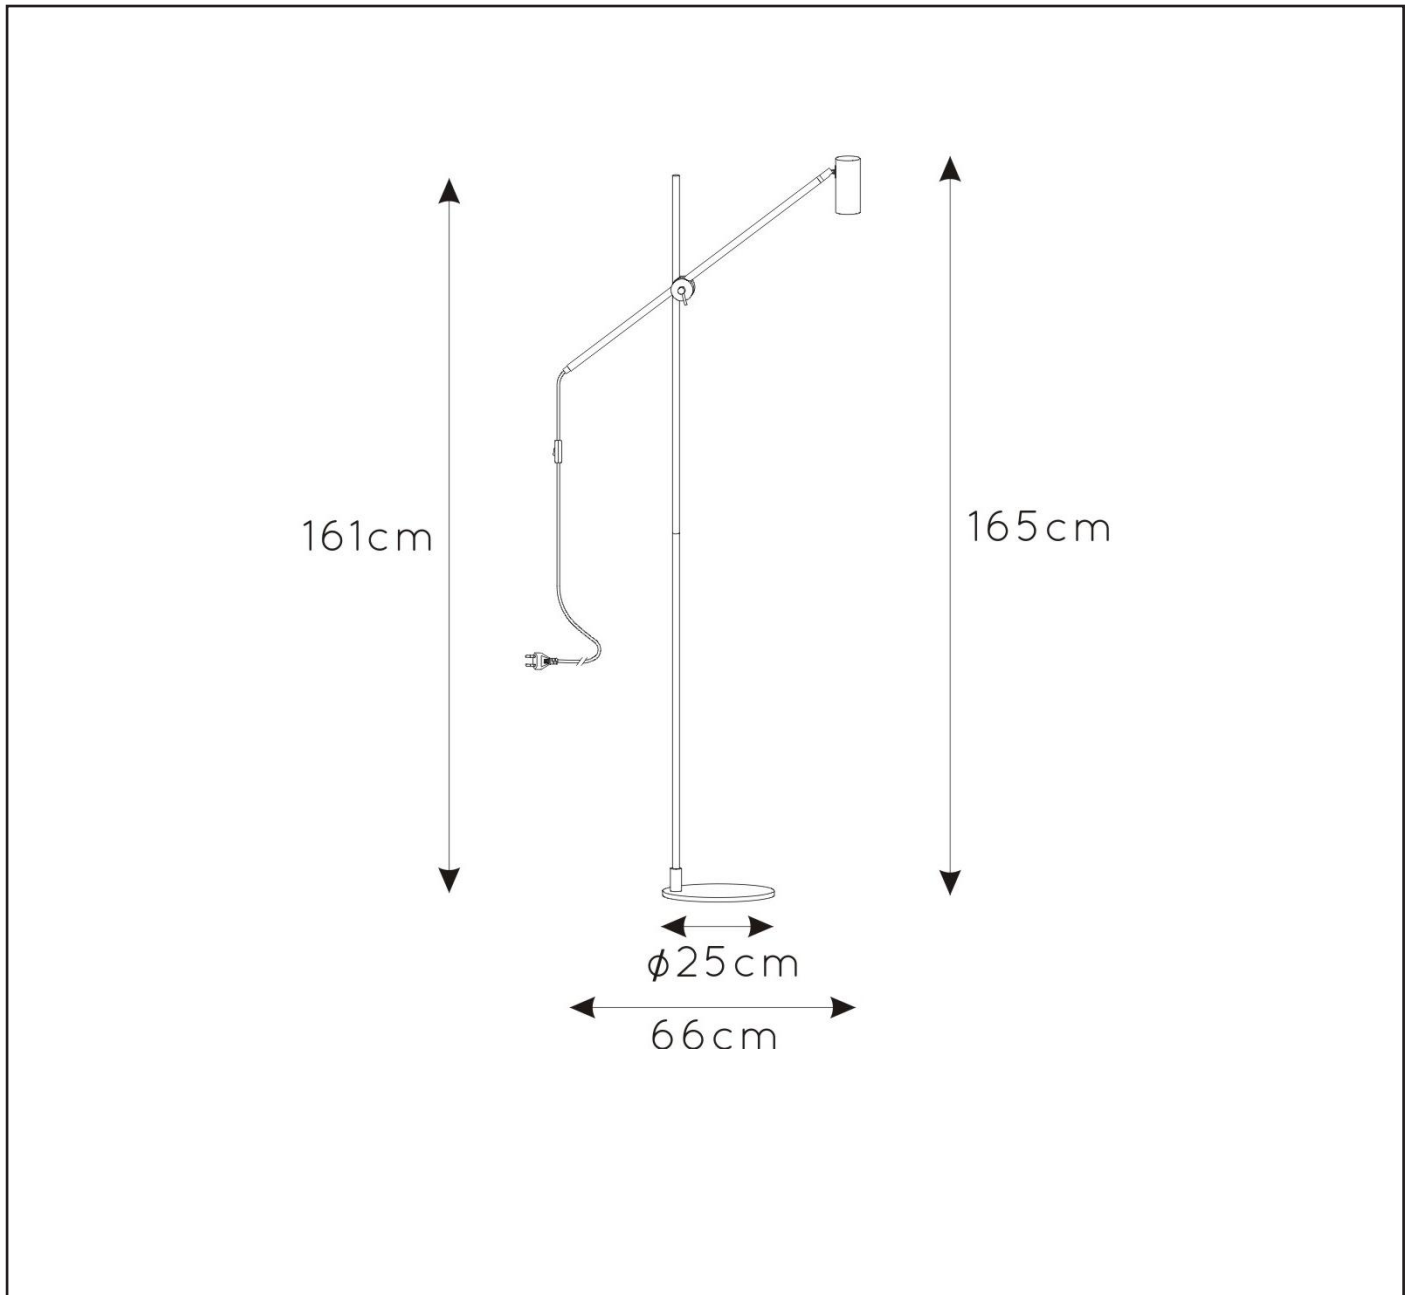

PHILINE

item number : 30772/01/30
EAN code : 54112124202441

For more specifications, dimensions please visit
www.lucide.com