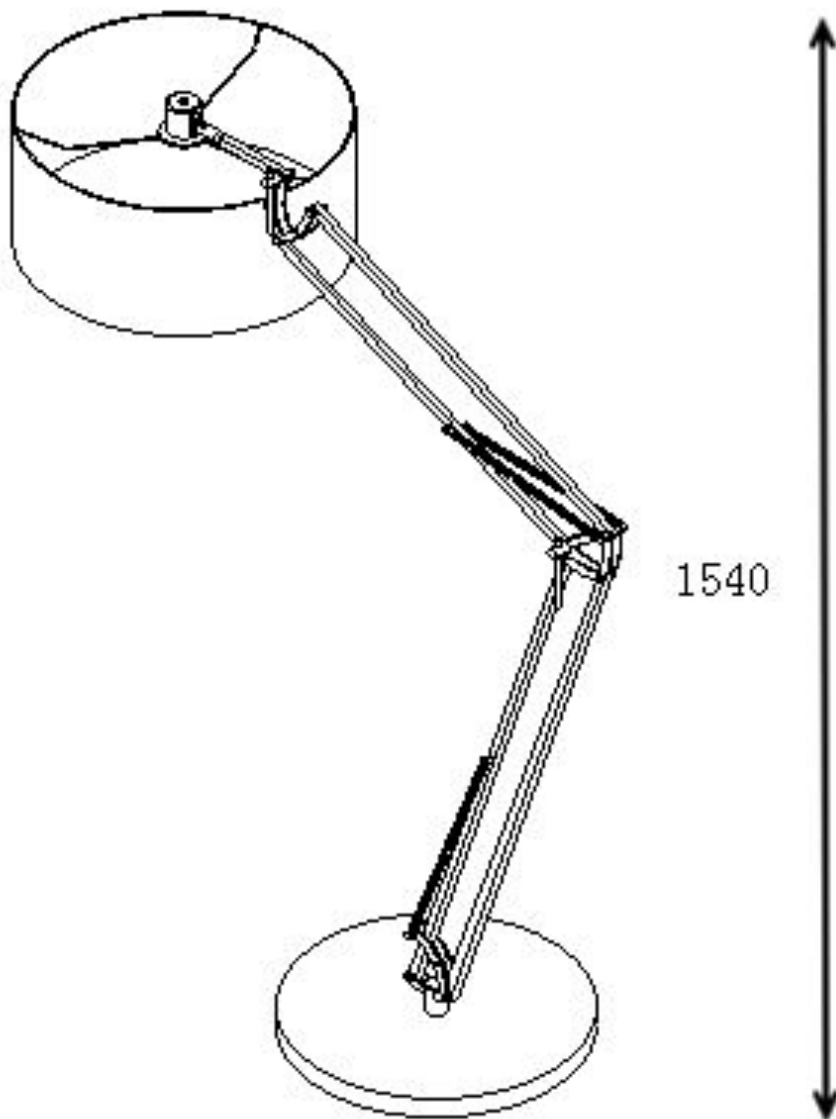

Line drawing of the item (with outline dimensions)

Item number: 30710/01/31

Installation drawing (the same as it in its instruction manual)

### Technical details

materials used:	Metal
color:	White
dimmable and how is the fixture dimmable:	
size:	Height: 154cm Length: 102cm Width: 102cm Net Weight: 13.2KG
power requirements:	220V-240V~50Hz
bulb type and maximum Wattage:	E27 Max.60W
number of bulbs:	1XE27
IP degree:	IP20