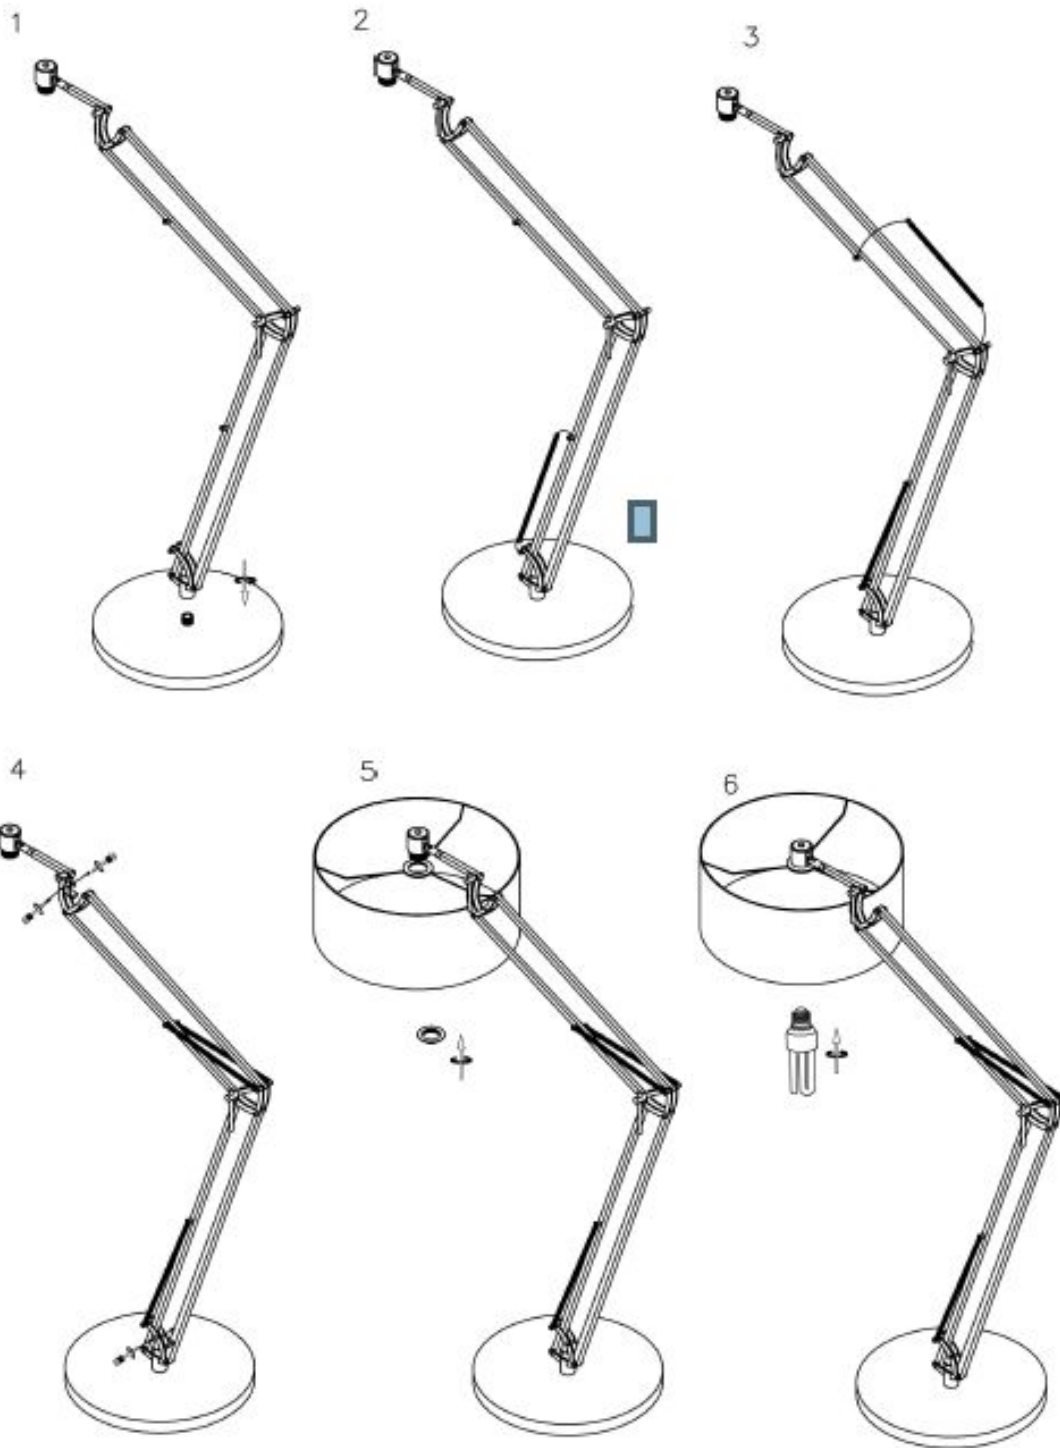

Line drawing of the item (with outline dimensions)

Item number: 30710/01/31

Installation drawing (the same as it in its instruction manual)

### Technical details

materials used:	Metal
color:	White
dimmable and how is the fixture dimmable:	
size:	Height: 154cm Length: 102cm Width: 102cm Net Weight: 13.2KG
power requirements:	220V-240V~50Hz
bulb type and maximum Wattage:	E27 Max.60W
number of bulbs:	1XE27
IP degree:	IP20