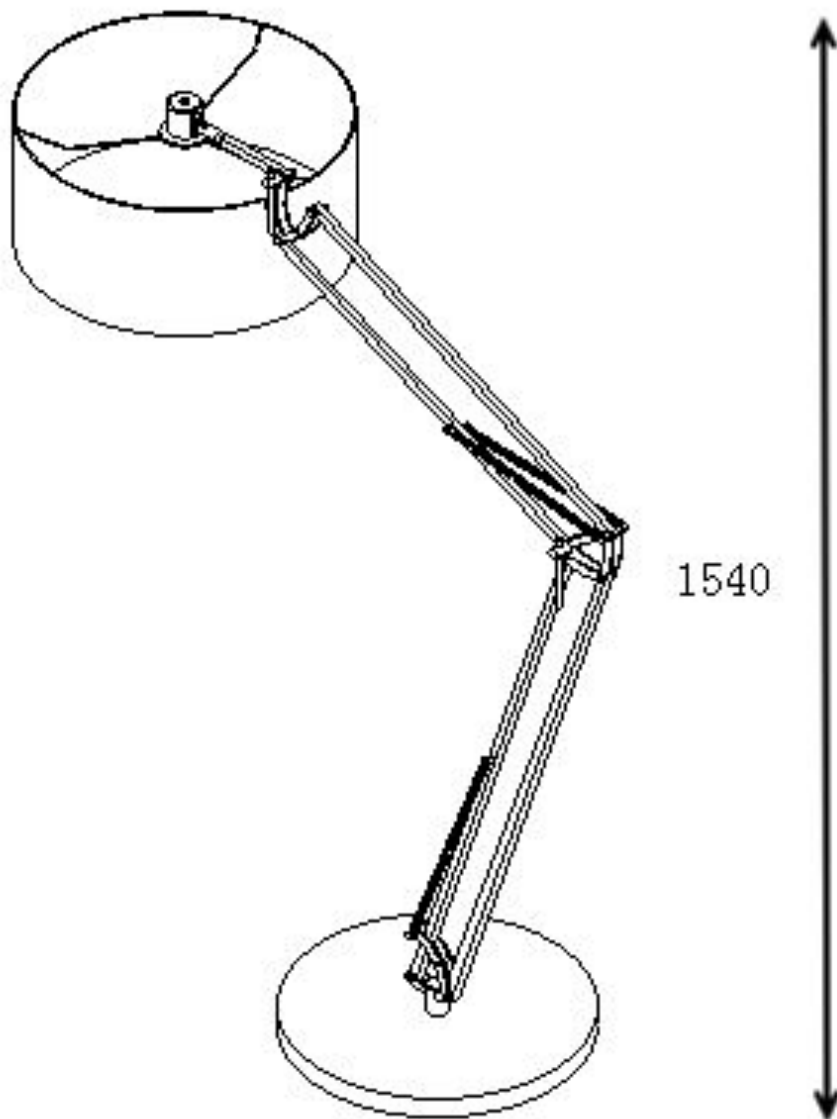

Line drawing of the item (with outline dimensions)

Item number: 30710/01/12

Installation drawing (the same as it in its instruction manual)

### Technical details

materials used:	Metal
color:	Satin nickel
dimmable and how is the fixture dimmable:	
size:	Height: 154cm Length: 102cm Width: 102cm Net Weight: 13.2KG
power requirements:	220V-240V~50Hz
bulb type and maximum Wattage:	E27 Max.60W
number of bulbs:	1XE27
IP degree:	IP20