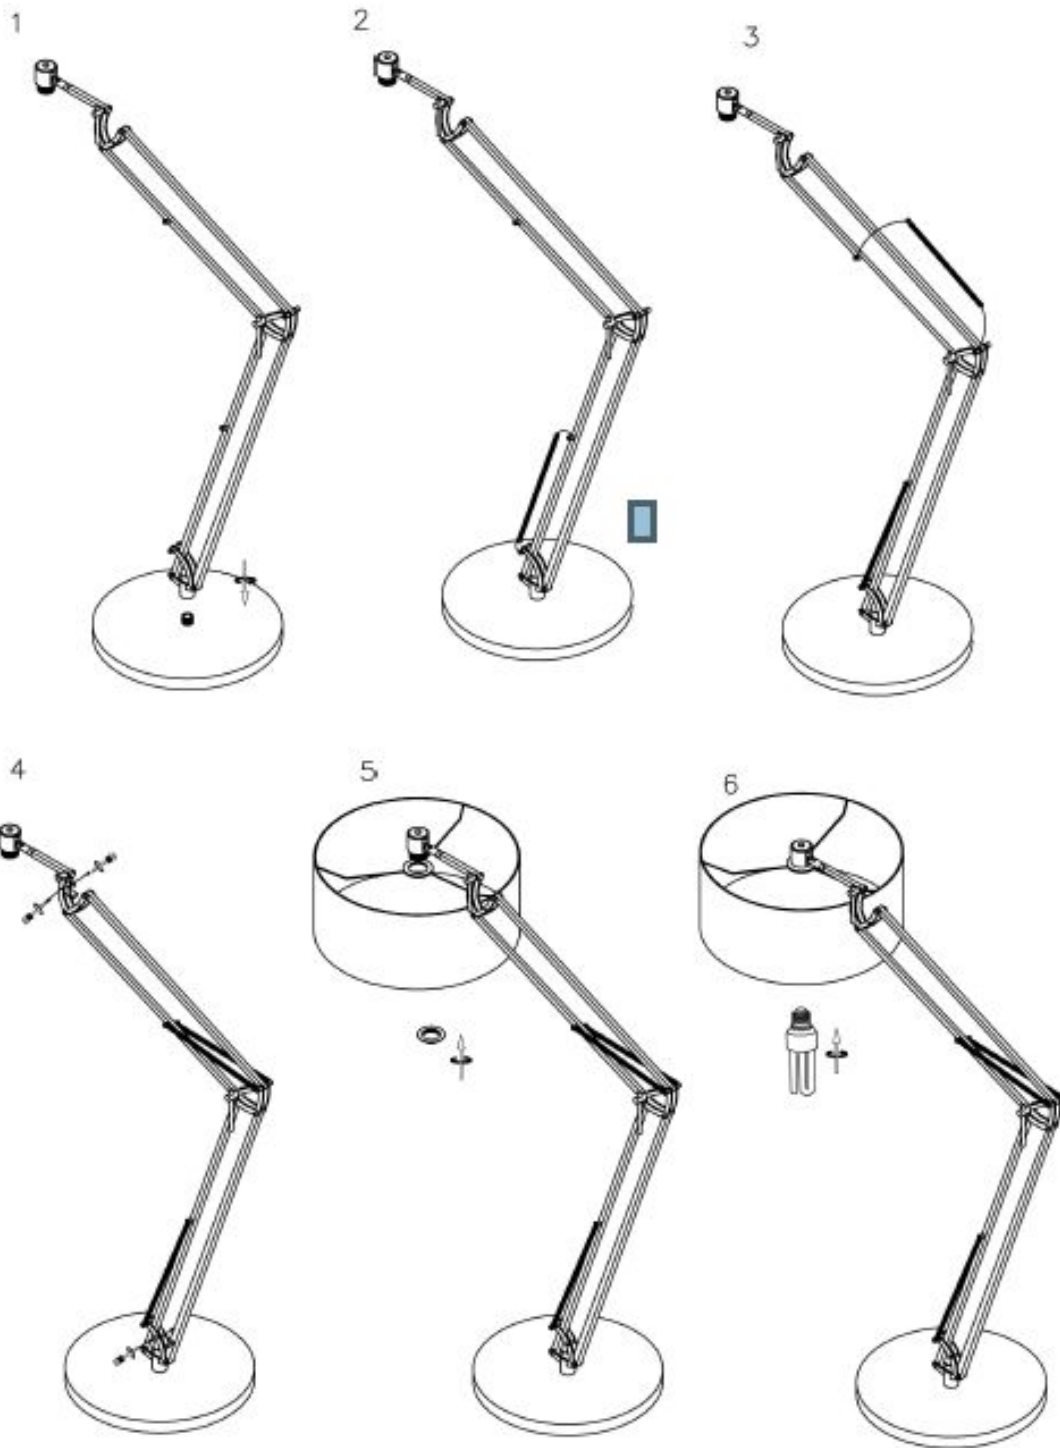

Line drawing of the item (with outline dimensions)

Item number: 30710/01/12

Installation drawing (the same as it in its instruction manual)

### Technical details

materials used:	Metal
color:	Satin nickel
dimmable and how is the fixture dimmable:	
size:	Height: 154cm Length: 102cm Width: 102cm Net Weight: 13.2KG
power requirements:	220V-240V~50Hz
bulb type and maximum Wattage:	E27 Max.60W
number of bulbs:	1XE27
IP degree:	IP20