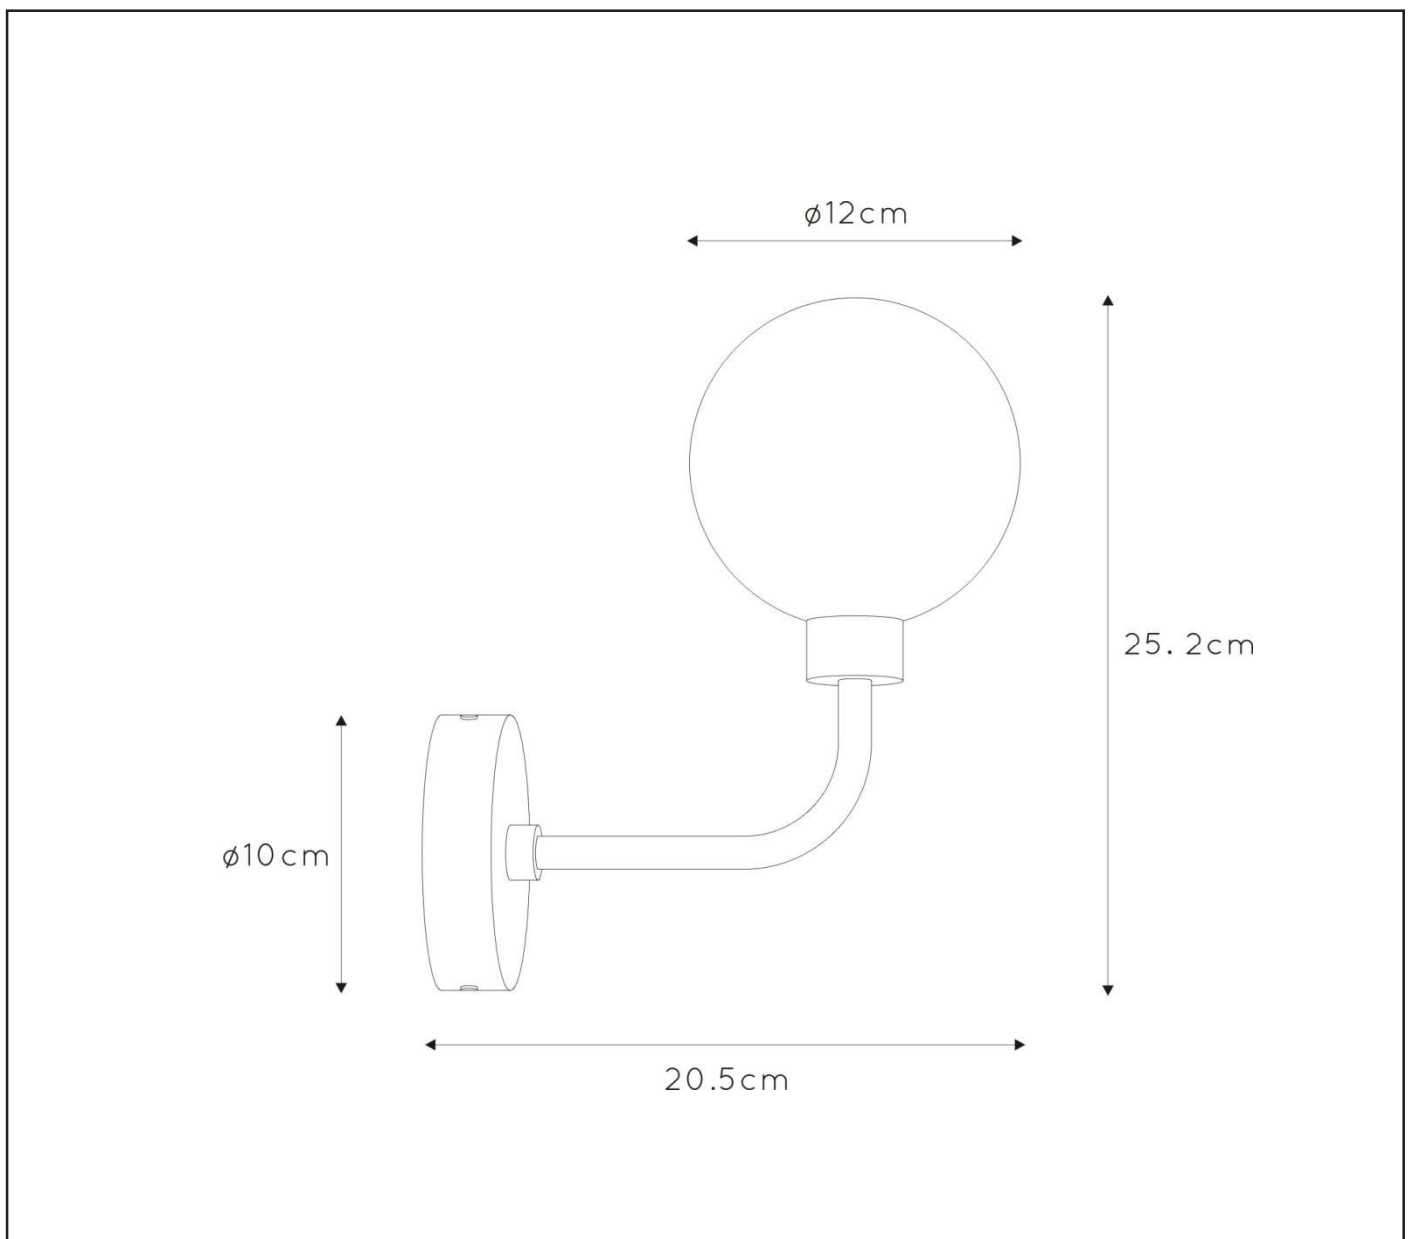

BEREND

Item number :30265/01/30

EAN code: 5411212302632

For more specifications, dimensions please visit www.lucide.com