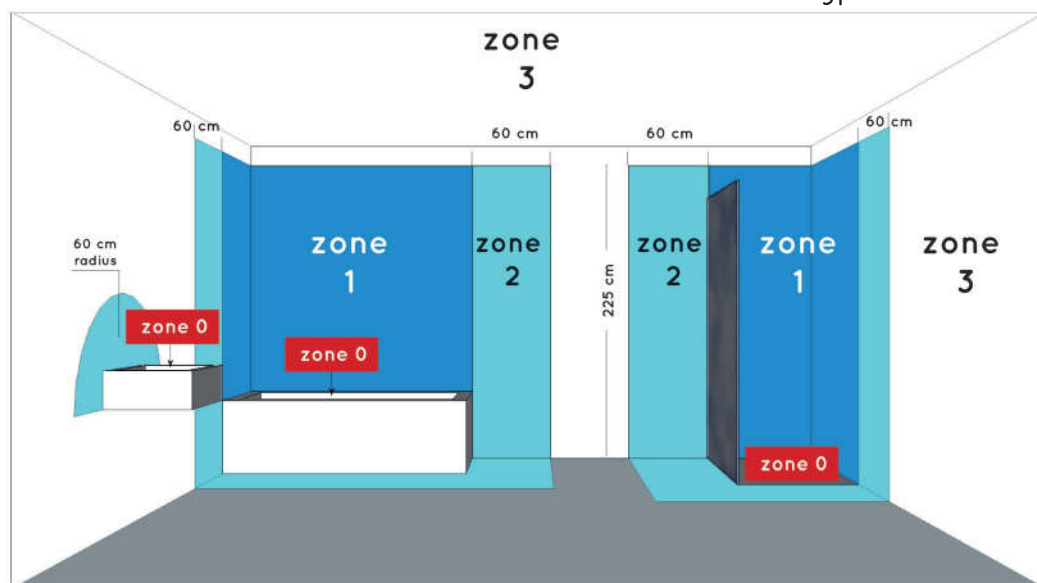

IP classifications

zone 0

zone 1
minimum

zone 2
minimum

zone 3
minimum

For more specifications
of this product please
visit www.lucide.com