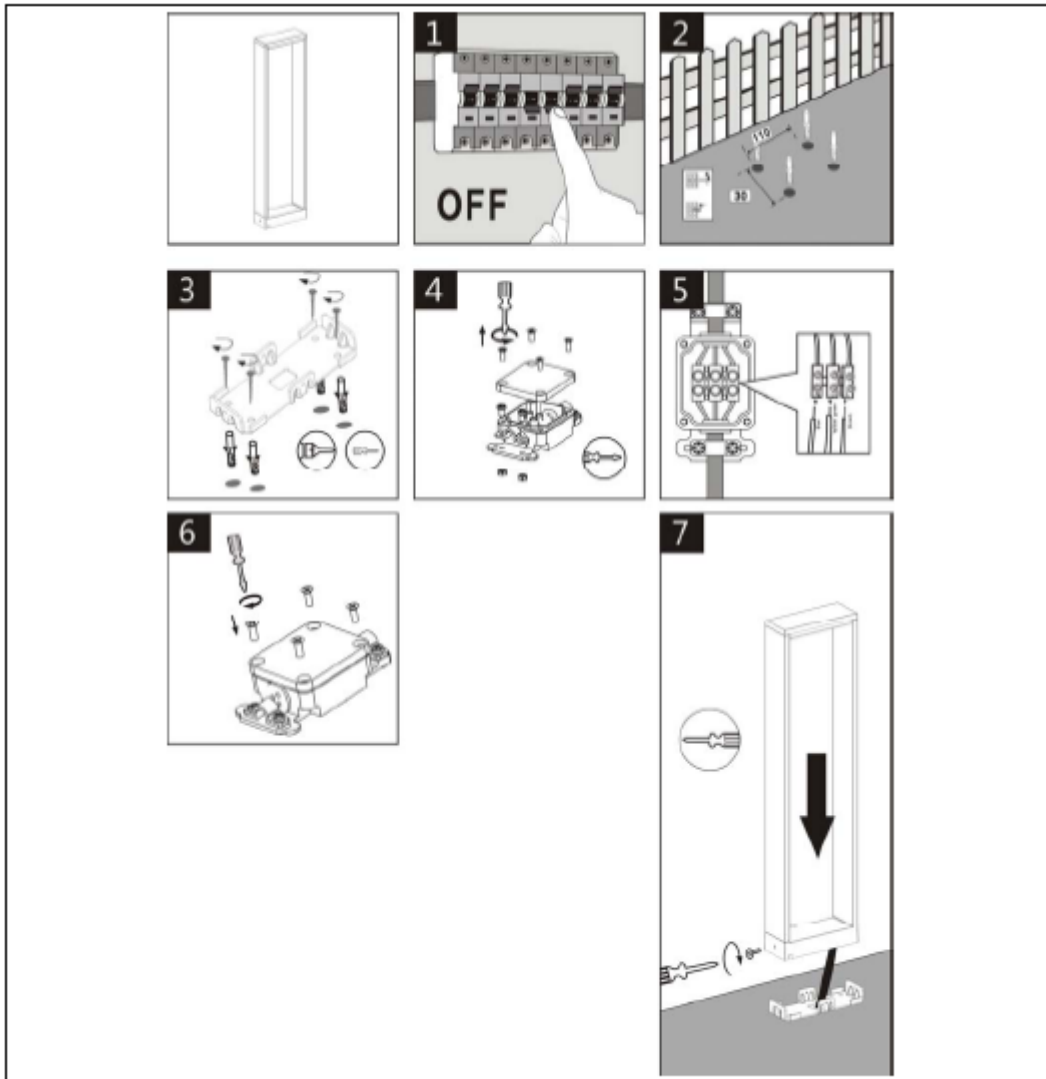

Line drawing of the item (with outline dimensions)

Item number:  
28857-60-xx

Installation drawing (the same as it in its instruction manual)

Technical details

materials used:	Aluminum
color:	White/ Dark Grey
dimnable and how is the fixture dimmable:	
size:	Height: 600mm Length: 150mm Width: 60mm Net Weight: 1.19KG
power requirements:	220-240V- 50Hz
bulb type and maximum Wattage:	36LED 2835SMD Max. 6W
number of bulbs:	
IP degree:	IP54