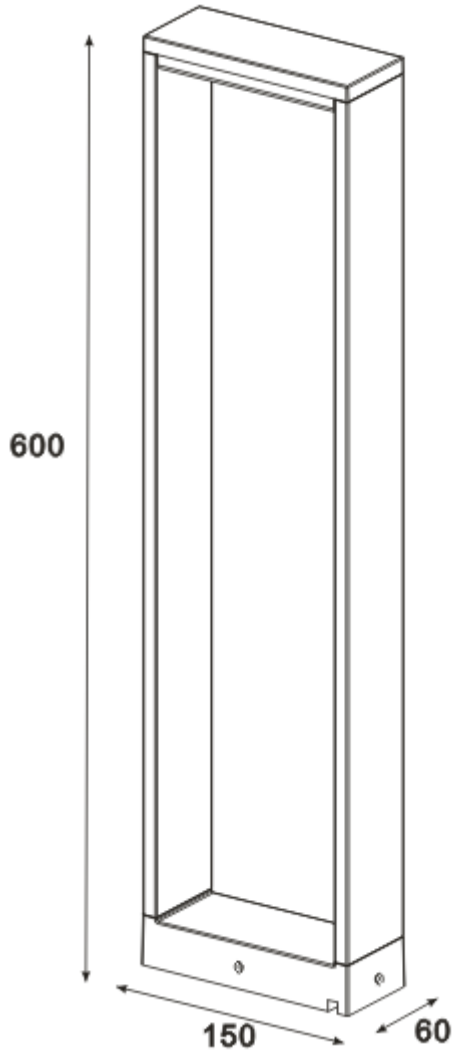

Line drawing of the item (with outline dimensions)

Item number:  
28857-60-xx

Installation drawing (the same as it in its instruction manual)

Technical details

materials used:	Aluminum
color:	White/ Dark Grey
dimnable and how is the fixture dimmable:	
size:	Height: 600mm Length: 150mm Width: 60mm Net Weight: 1.19KG
power requirements:	220-240V- 50Hz
bulb type and maximum Wattage:	36LED 2835SMD Max. 6W
number of bulbs:	
IP degree:	IP54