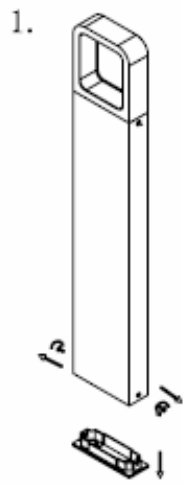

Line drawing of the item

Item number: 27867/35/31

# Installation drawing

2.

3.

4.

5.

### Technical details

|   |  |
|---|--|
| materials used:                           | Die-cast Aluminium   |
| color:                                    | White  |
| dimmable and how is the fixture dimmable: |  |
| size:                                     | Height: 12CM<br>Length: 4CM<br>Width: 35CM<br>Net Weight: 0.94KG |
| power requirements:                       | 220-240V~50Hz  |
| bulb type and maximum Wattage:            | LED Max.7W   |
| number of bulbs:                          | 1x7W LED   |
| IP degree:                                | IP54   |