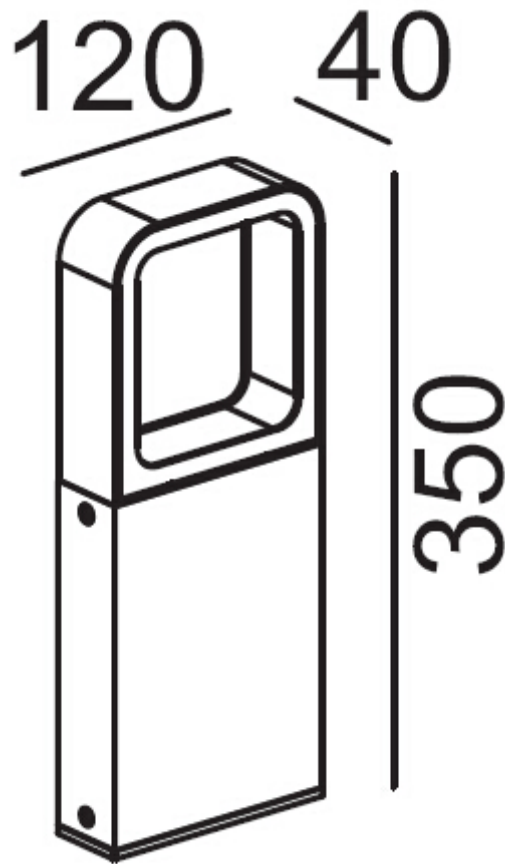

Line drawing of the item

Item number: 27867/35/31

# Installation drawing

2.

3.

4.

5.

### Technical details

|   |  |
|---|--|
| materials used:                           | Die-cast Aluminium   |
| color:                                    | White  |
| dimmable and how is the fixture dimmable: |  |
| size:                                     | Height: 12CM<br>Length: 4CM<br>Width: 35CM<br>Net Weight: 0.94KG |
| power requirements:                       | 220-240V~50Hz  |
| bulb type and maximum Wattage:            | LED Max.7W   |
| number of bulbs:                          | 1x7W LED   |
| IP degree:                                | IP54   |