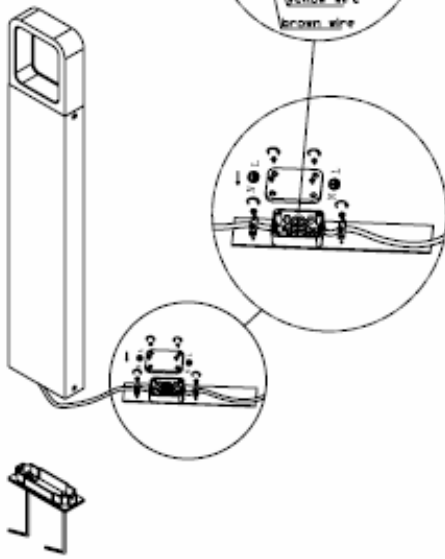

Line drawing of the item

Item number: 27867/35/31

# Installation drawing

2.

3.

4.

5.

### Technical details

|   |  |
|---|--|
| materials used:                           | Die-cast Aluminium   |
| color:                                    | White  |
| dimmable and how is the fixture dimmable: |  |
| size:                                     | Height: 12CM<br>Length: 4CM<br>Width: 35CM<br>Net Weight: 0.94KG |
| power requirements:                       | 220-240V~50Hz  |
| bulb type and maximum Wattage:            | LED Max.7W   |
| number of bulbs:                          | 1x7W LED   |
| IP degree:                                | IP54   |